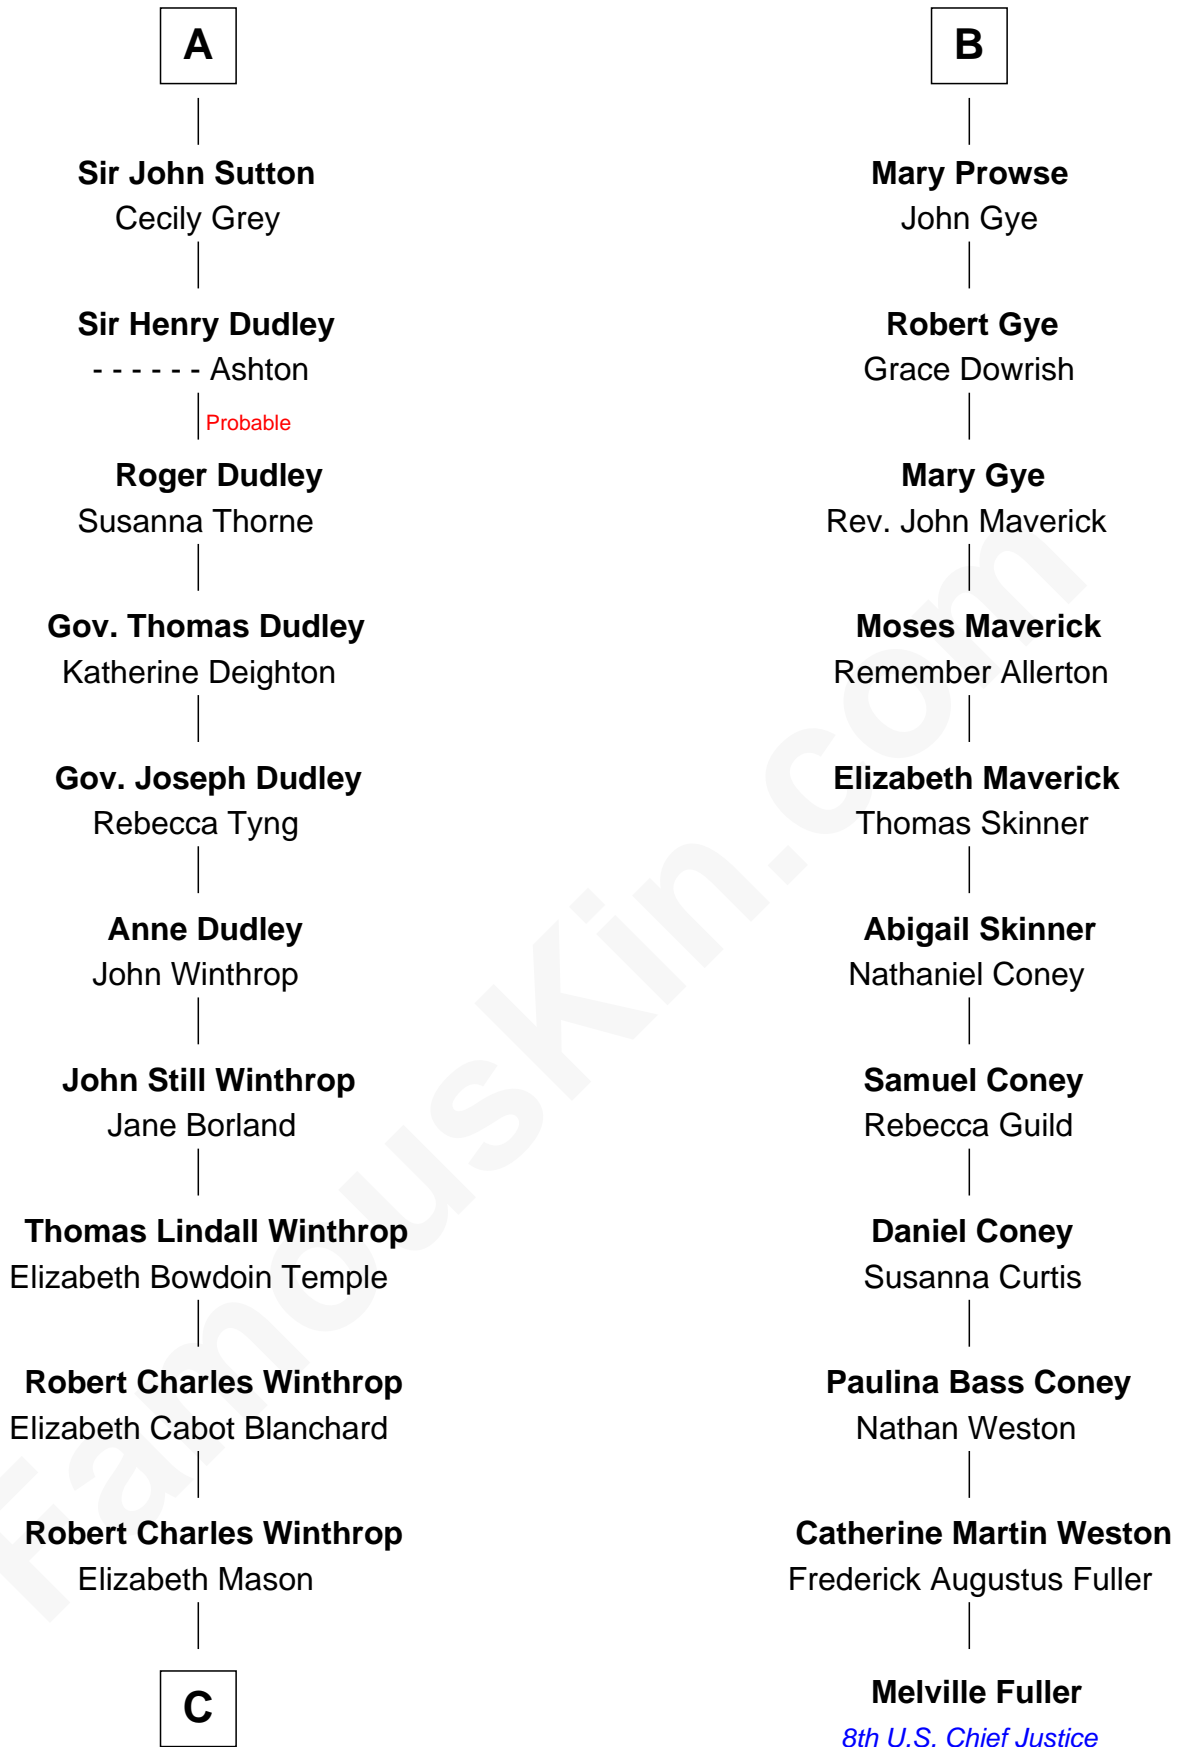

# FamousKin.com Relationship Chart of

**John Kerry**

*68th U.S. Secretary of State*

**17th cousin 2 times removed of**

**Melville Fuller**

*8th Chief Justice of the U.S. Supreme Court*

**Richard Fitzalan**

Alice de Saluzzo

**C**

—  
**Margaret Tyndal Winthrop**

James Grant Forbes

—  
**Rosemary Isabel Forbes**

Richard John Kerry

—  
**John Kerry**

*68th U.S. Secretary of State*

FamousKin.com