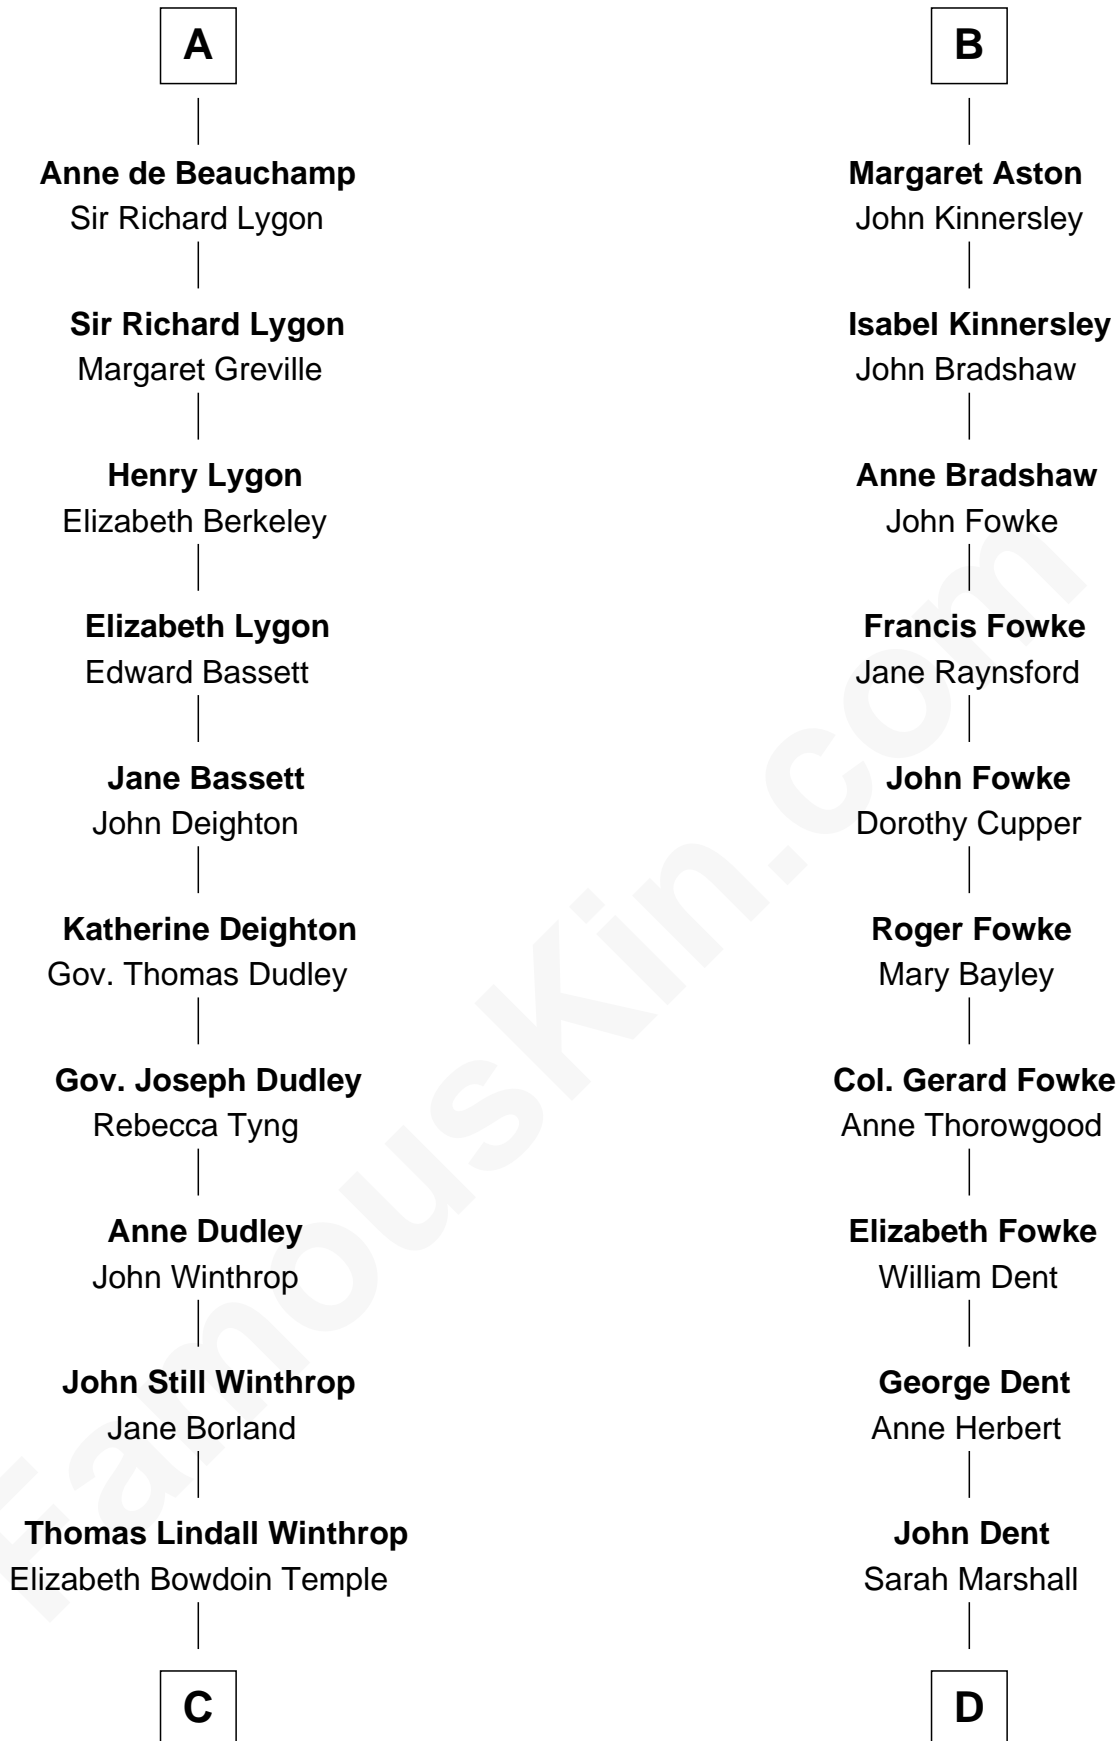

FamousKin.com Relationship Chart of

John Kerry

68th U.S. Secretary of State

21st cousin of

Ben Ames Williams

Novelist and Short Story Author

John de Botetourte

Maud FitzThomas

Ada de Botetourte
Sir John de St. Philibert

Maud de St. Philibert
Sir Warin Trussell

Maud Trussell
Sir John de Hastang

Maud de Hastang
Ralph Stafford

Sir Humphrey Stafford
Elizabeth Burdet

Sir Humphrey Stafford
Eleanor Aylesbury

Elizabeth Stafford
Sir Richard de Beauchamp

A

Thomas de Botetourte

Joan de Somery

John de Botetourte
Joyce la Zouche de Mortimer

Joyce de Botetourte
Sir Baldwin Freville

Sir Baldwin Freville
Maude le Scrope

Joyce Freville
Sir Roger Aston

Sir Robert Aston
Isabel Brereton

John Aston
Elizabeth Delves

B

C

Robert Charles Winthrop
Elizabeth Cabot Blanchard

Robert Charles Winthrop
Elizabeth Mason

Margaret Tyndal Winthrop
James Grant Forbes