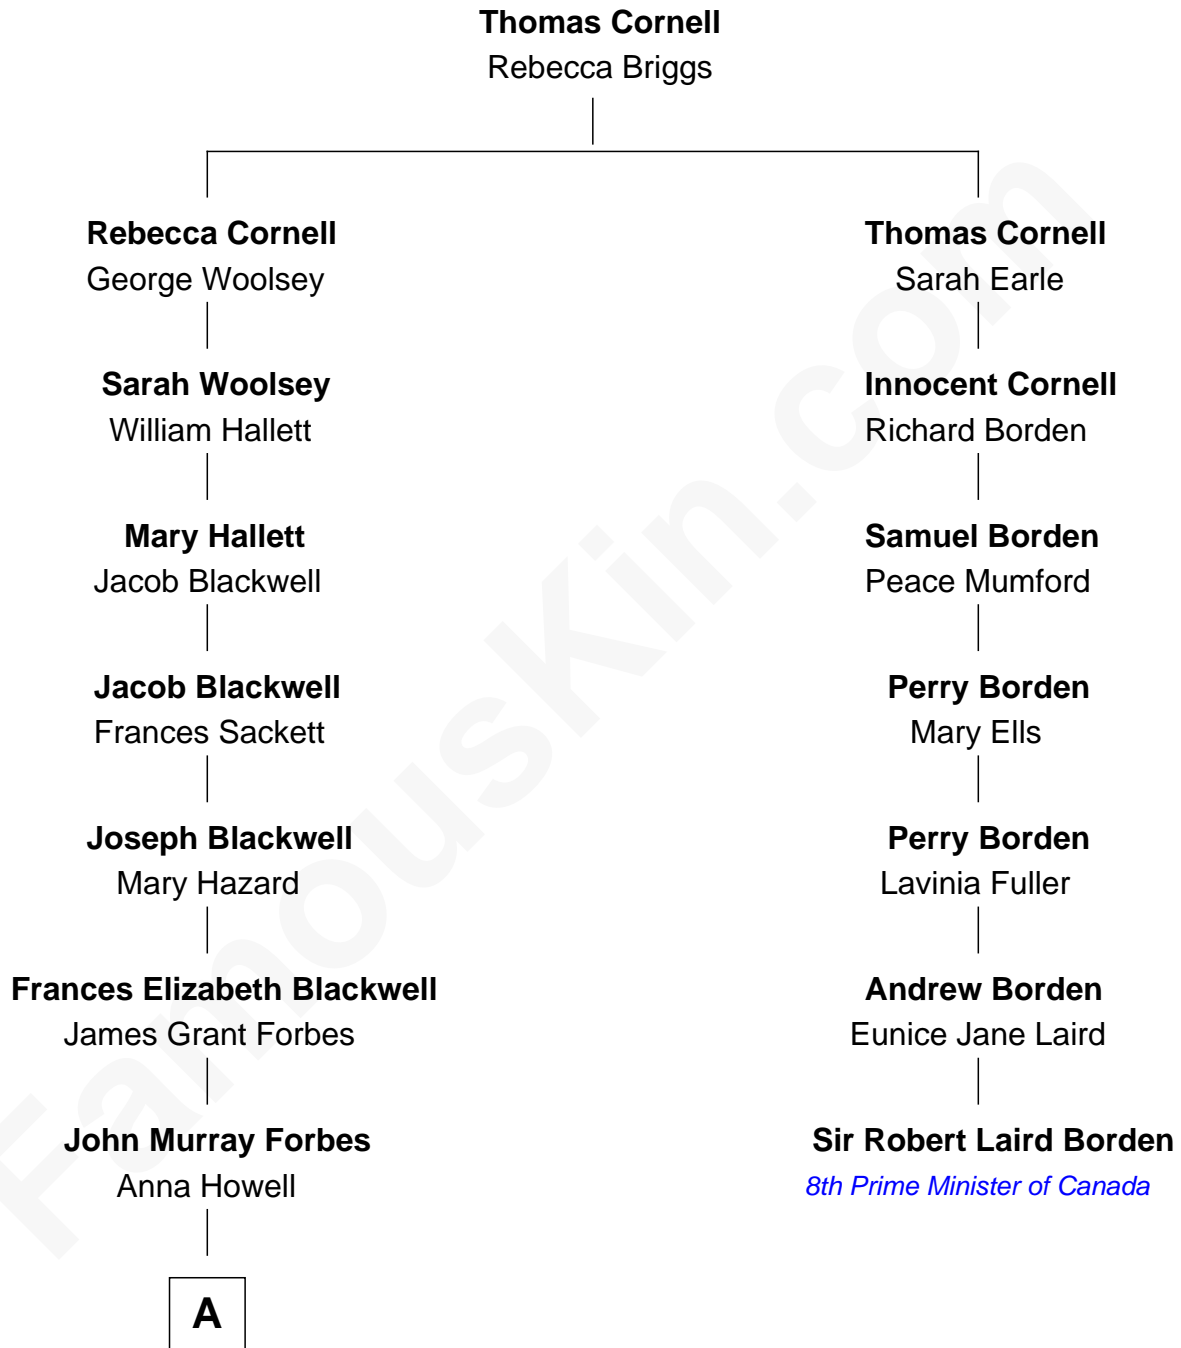

FamousKin.com

Relationship Chart of

John Kerry

68th U.S. Secretary of State

6th cousin 4 times removed of

Sir Robert Laird Borden

8th Prime Minister of Canada

A

Francis Blackwell Forbes

Isabel Clarke

James Grant Forbes

Margaret Tyndal Winthrop

Rosemary Isabel Forbes

Richard John Kerry

John Kerry

68th U.S. Secretary of State