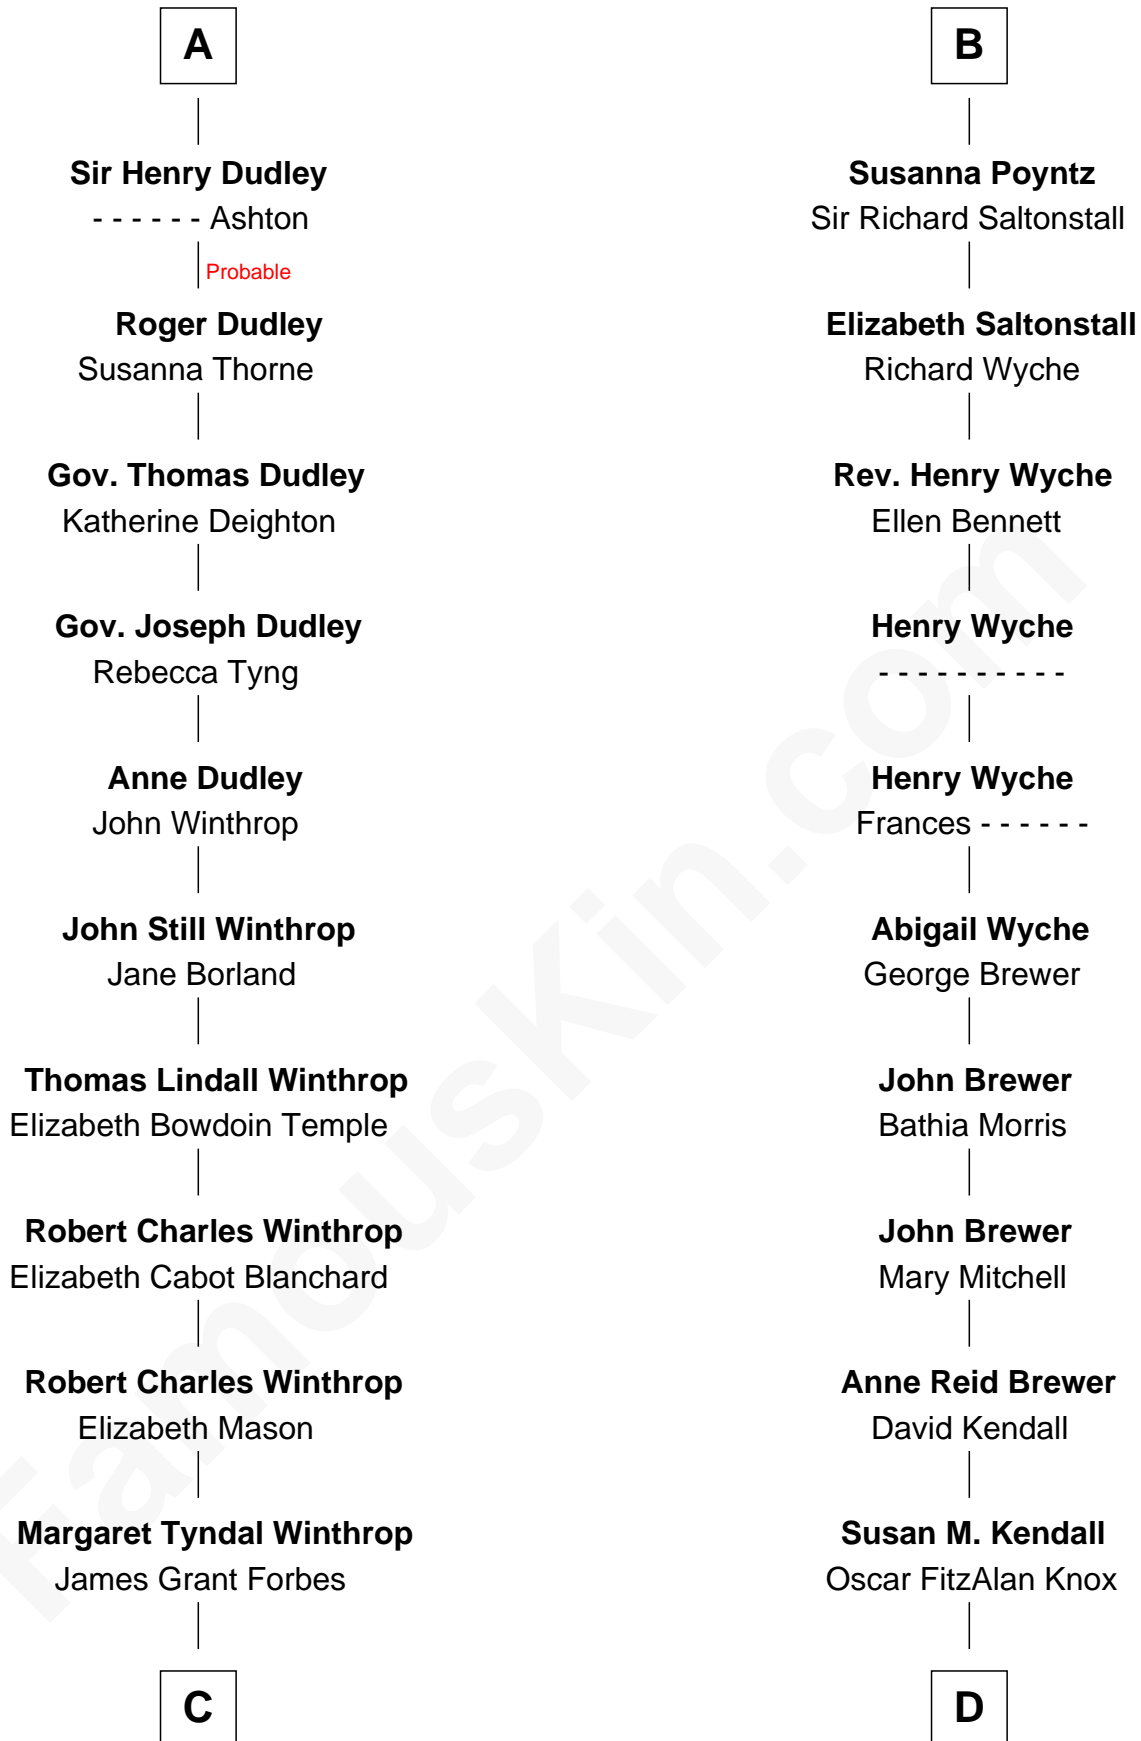

FamousKin.com Relationship Chart of

John Kerry

68th U.S. Secretary of State

18th cousin 2 times removed of

Truman Capote

Author of In Cold Blood

Eudo la Zouche
Milicent de Cantilupe

Eve la Zouche
Sir Maurice de Berkeley

Thomas de Berkeley
Katherine de Clyvedon

Sir John Berkeley
Elizabeth Betteshorne

Elizabeth Berkeley
Sir John Sutton

Sir Edmund Sutton
Joyce Tiptoft

Sir Edward Sutton
Cecily Willoughby

Sir John Sutton
Cecily Grey

A

Elizabeth la Zouche
Sir Nicholas Poyntz

Nicholas Poyntz

Pontius Poyntz
Eleanor Baldwin

Sir John Poyntz

John Poyntz
Maud Perth

William Poyntz
Elizabeth Shaw

Thomas Poyntz
Ann Calva

B

C

Rosemary Isabel Forbes

Richard John Kerry

John Kerry

68th U.S. Secretary of State

D

John Brewer Knox