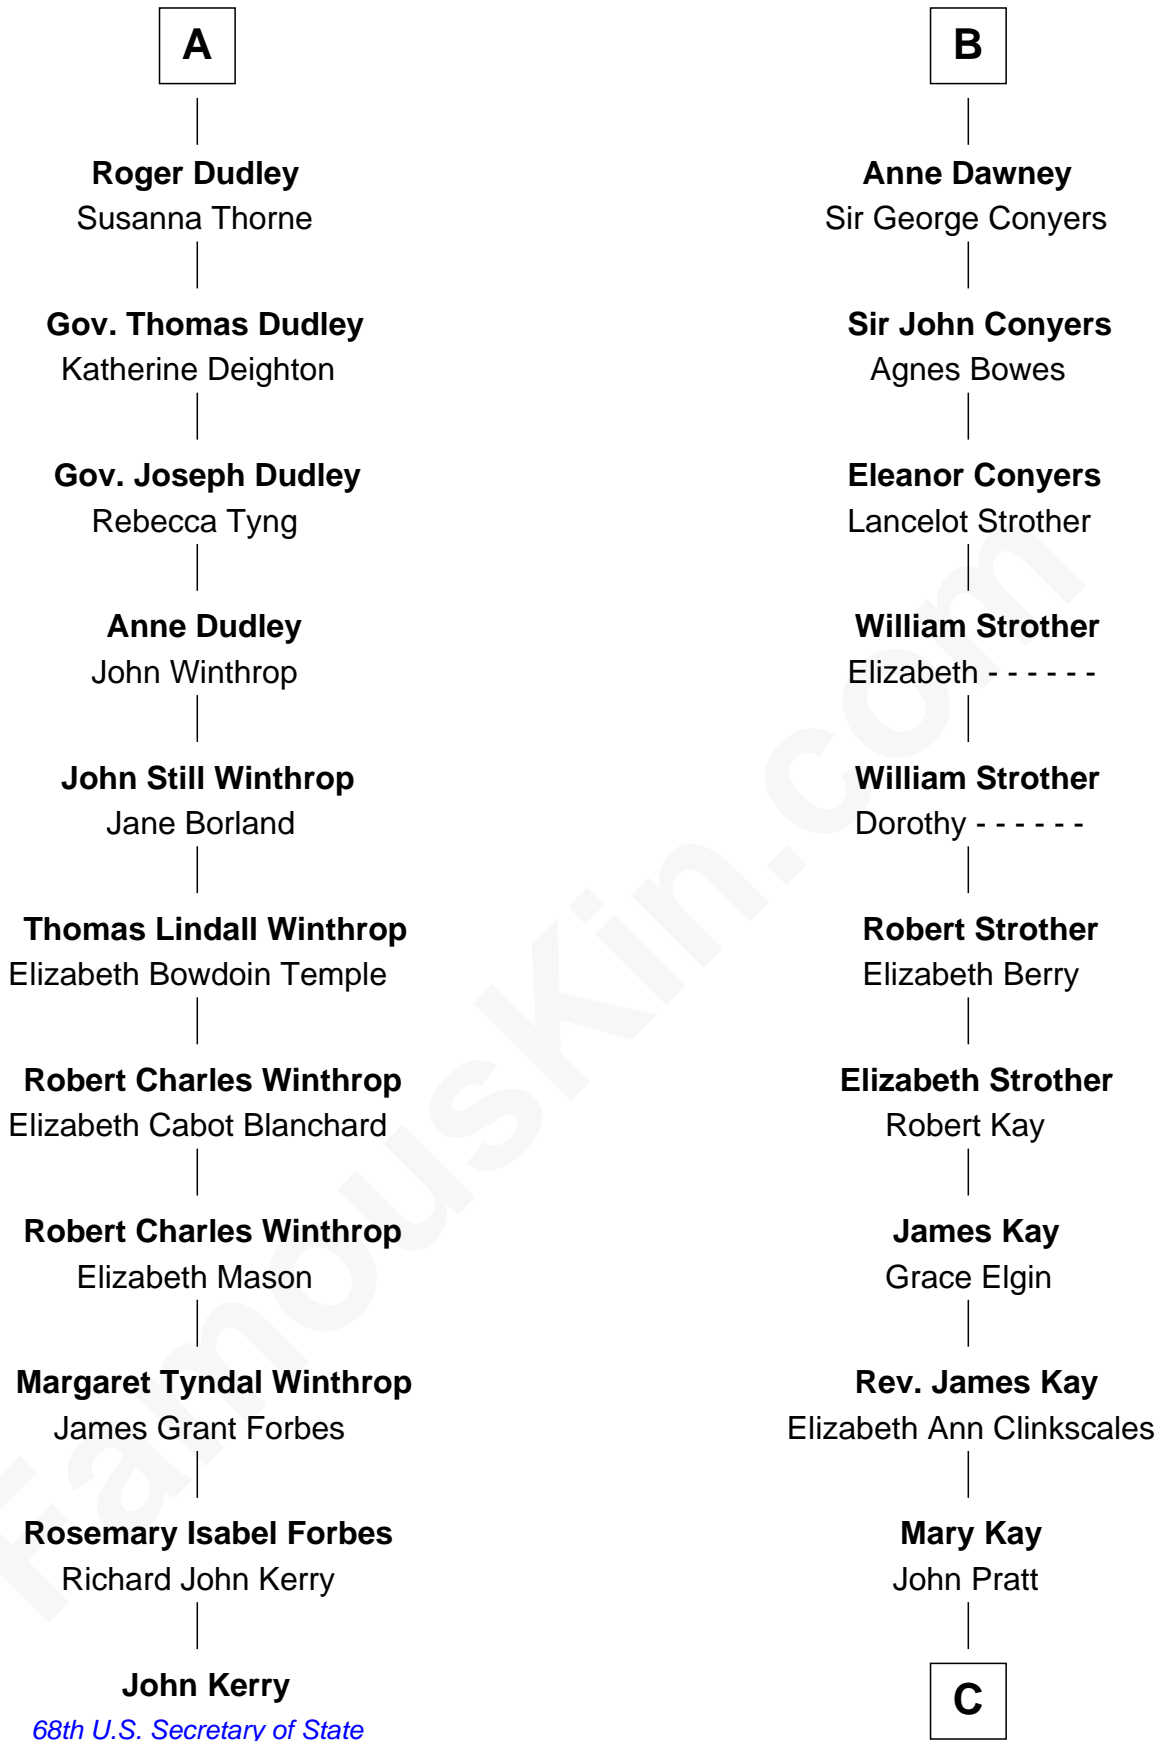

FamousKin.com Relationship Chart of

John Kerry

68th U.S. Secretary of State

17th cousin 3 times removed of

Jimmy Carter

39th U.S. President

Richard Fitzalan
Eleanor Plantagenet

Alice Fitzalan
Sir Thomas de Holand

Joan Fitzalan
Humphrey de Bohun

Eleanor de Bohun
Sir Thomas Plantagenet

Anne Plantagenet
Sir William Bouchier

Sir John Bouchier
Margaret Berners

Joan Bouchier
Sir Henry Neville

Sir Richard Neville
Anne Stafford

Dorothy Neville
Sir John Dawney

B

C

James E. Pratt

Sophronia C. Cowan

Nina Pratt

William Archibald Carter

Earl Carter