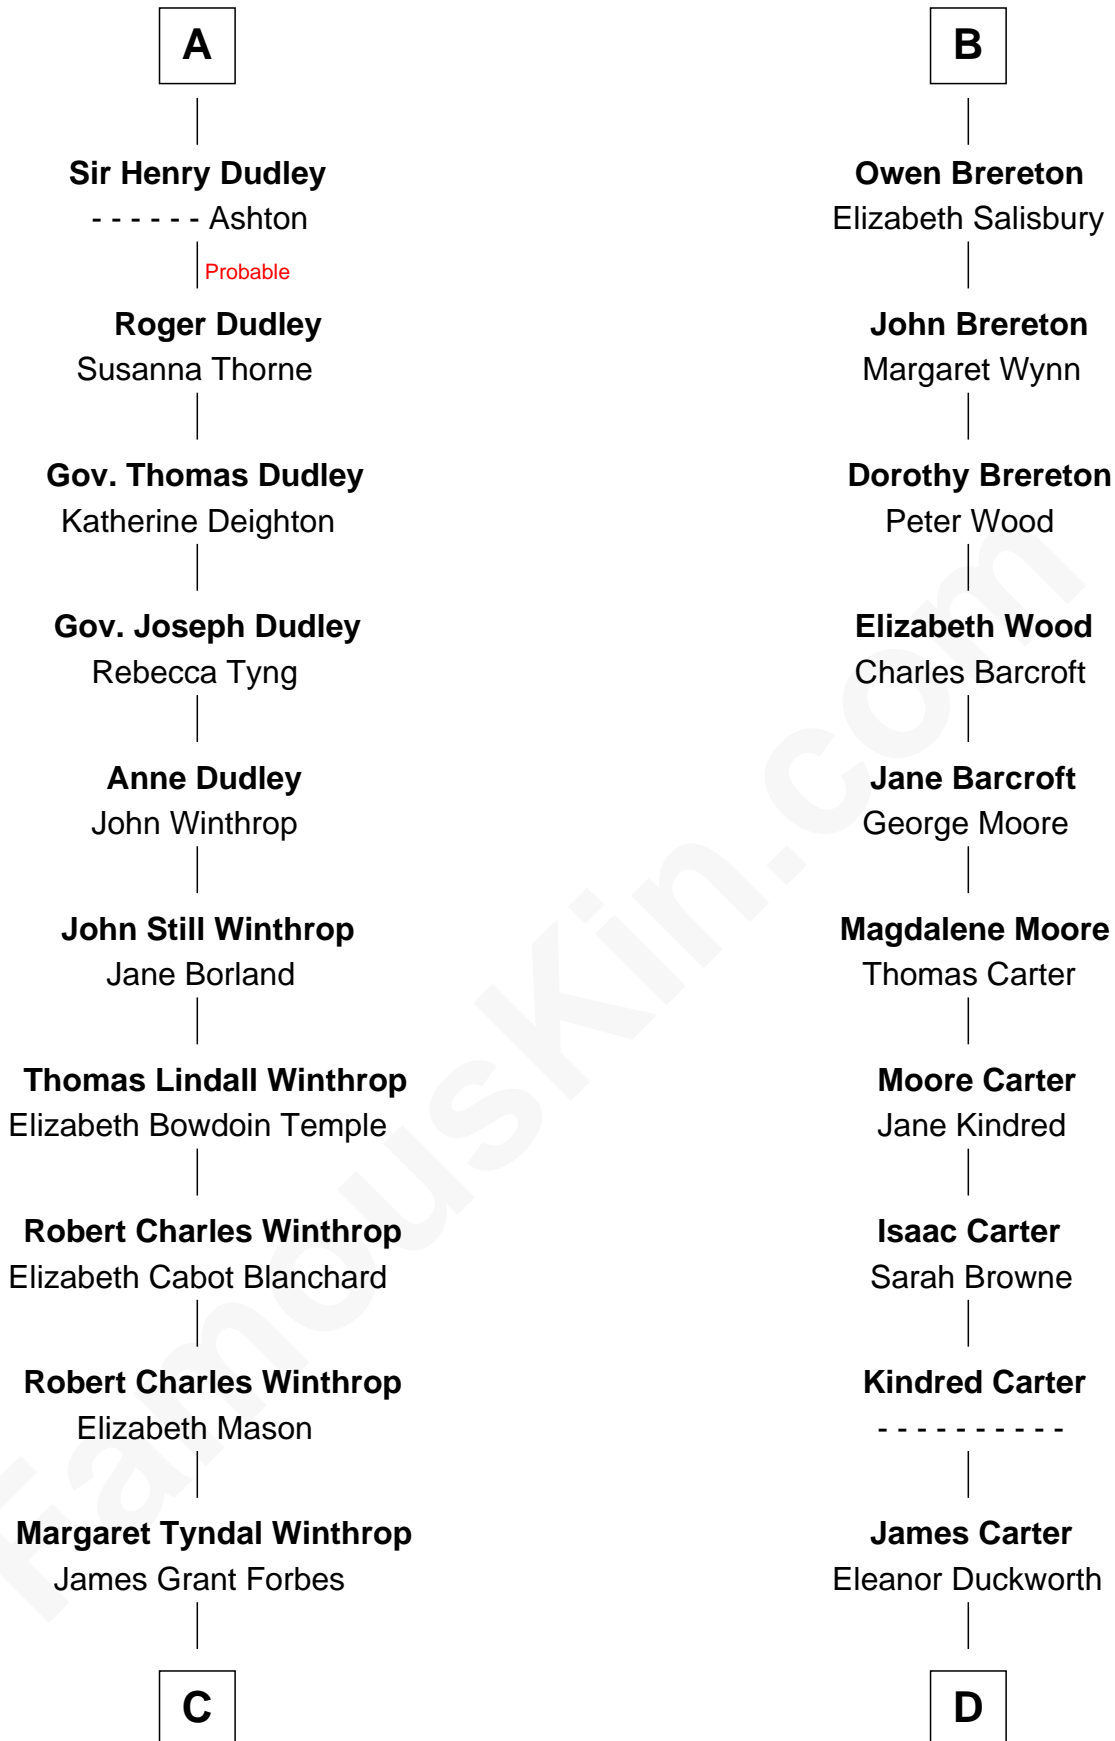

# FamousKin.com Relationship Chart of

**John Kerry**

*68th U.S. Secretary of State*

18th cousin 3 times removed of

**Jimmy Carter**

*39th U.S. President*

**Sir Robert de Holland**

Maude la Zouche

**C**

**Rosemary Isabel Forbes**

Richard John Kerry

**John Kerry**

*68th U.S. Secretary of State*

**D**

**Wiley Carter**

Ann Ansley

**Littleberry Walker Carter**

Mary Ann Diligent Seals

**William Archibald Carter**

Nina Pratt

**Earl Carter**

Lillian Gordy

**Jimmy Carter**

*39th U.S. President*