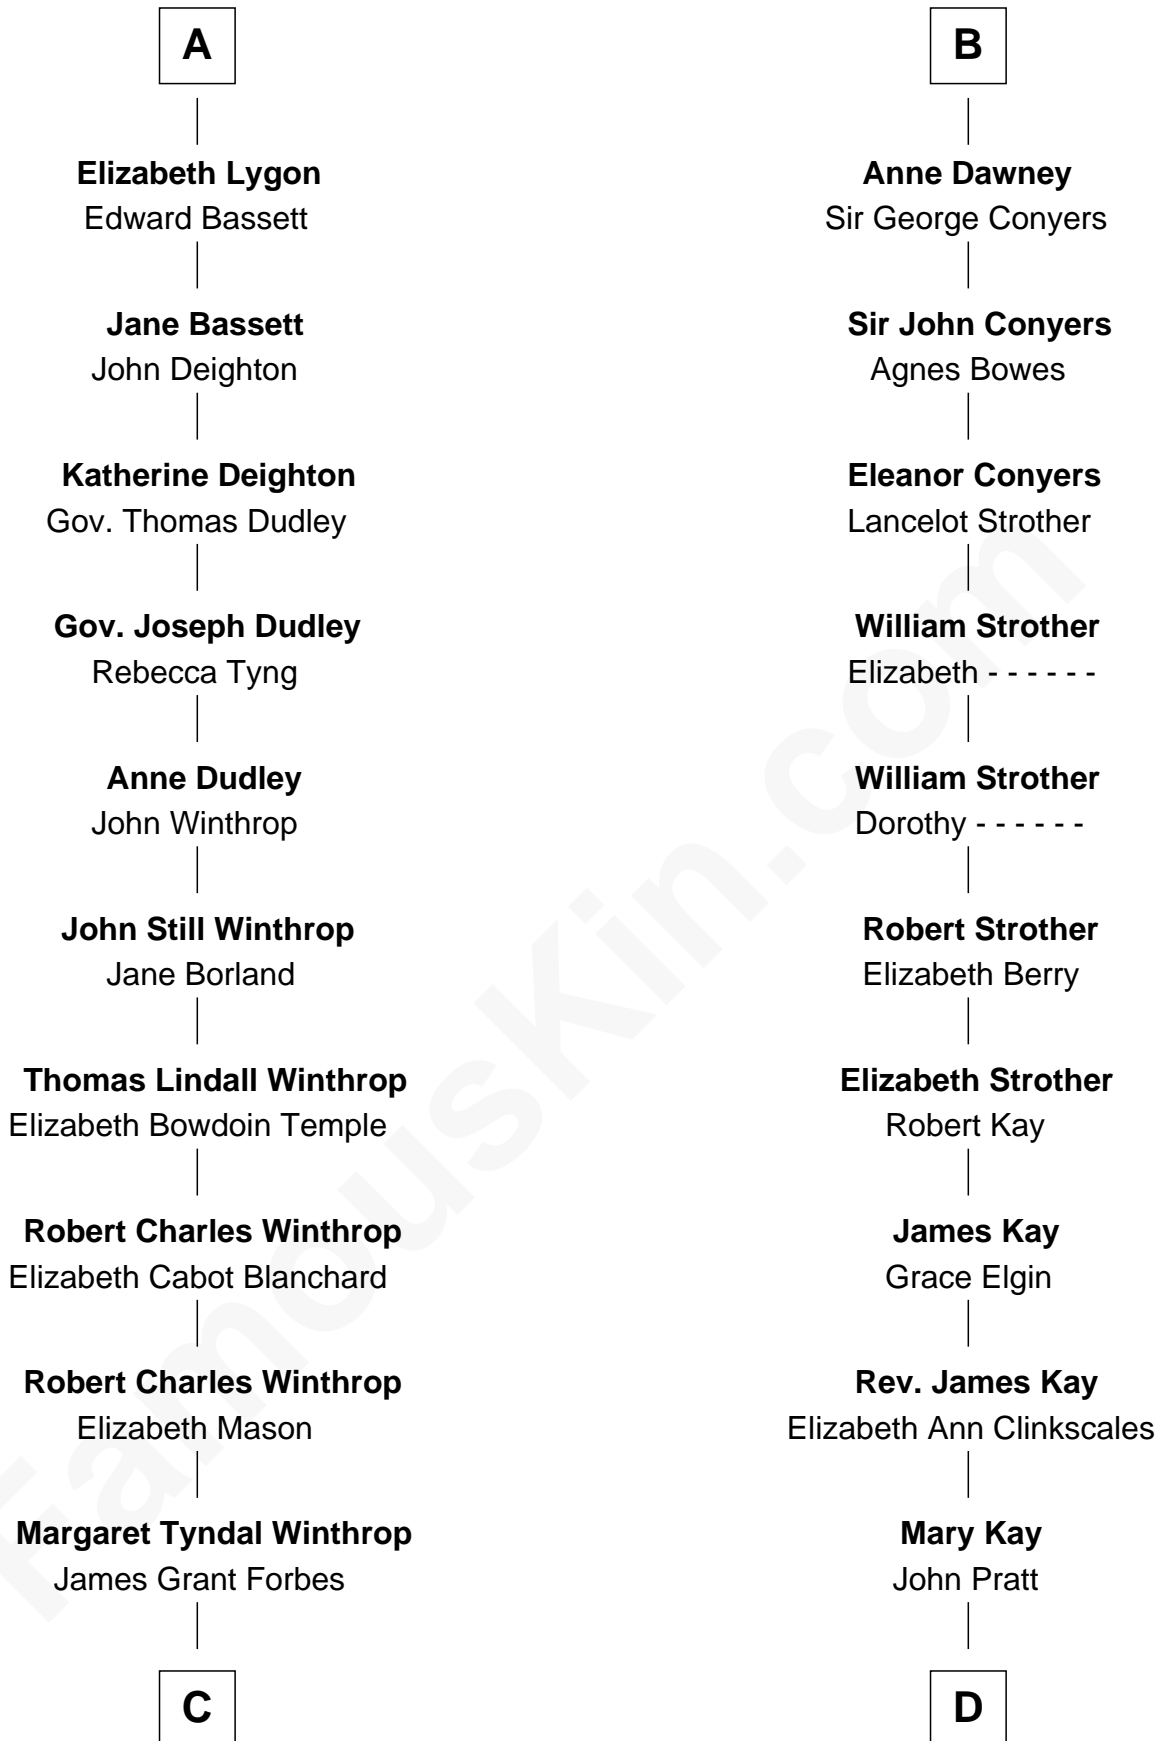

FamousKin.com Relationship Chart of

John Kerry

68th U.S. Secretary of State

18th cousin 2 times removed of

Jimmy Carter

39th U.S. President

Sir William de Bohun
Elizabeth de Badlesmere

Elizabeth de Bohun
Sir Richard Fitzalan

Elizabeth Fitzalan
Sir Thomas Mowbray

Isabel Mowbray
Sir James Berkeley

Maurice Berkeley
Isabel Mead

Anne Berkeley
Sir William Dennis

Isabel Dennis
Sir John Berkeley

Elizabeth Berkeley
Henry Lygon

A

Humphrey de Bohun
Joan Fitzalan

Eleanor de Bohun
Sir Thomas Plantagenet

Anne Plantagenet
Sir William Bouchier

Sir John Bouchier
Margaret Berners

Joan Bouchier
Sir Henry Neville

Sir Richard Neville
Anne Stafford

Dorothy Neville
Sir John Dawney

B

C

Rosemary Isabel Forbes

Richard John Kerry

John Kerry

68th U.S. Secretary of State

D

James E. Pratt