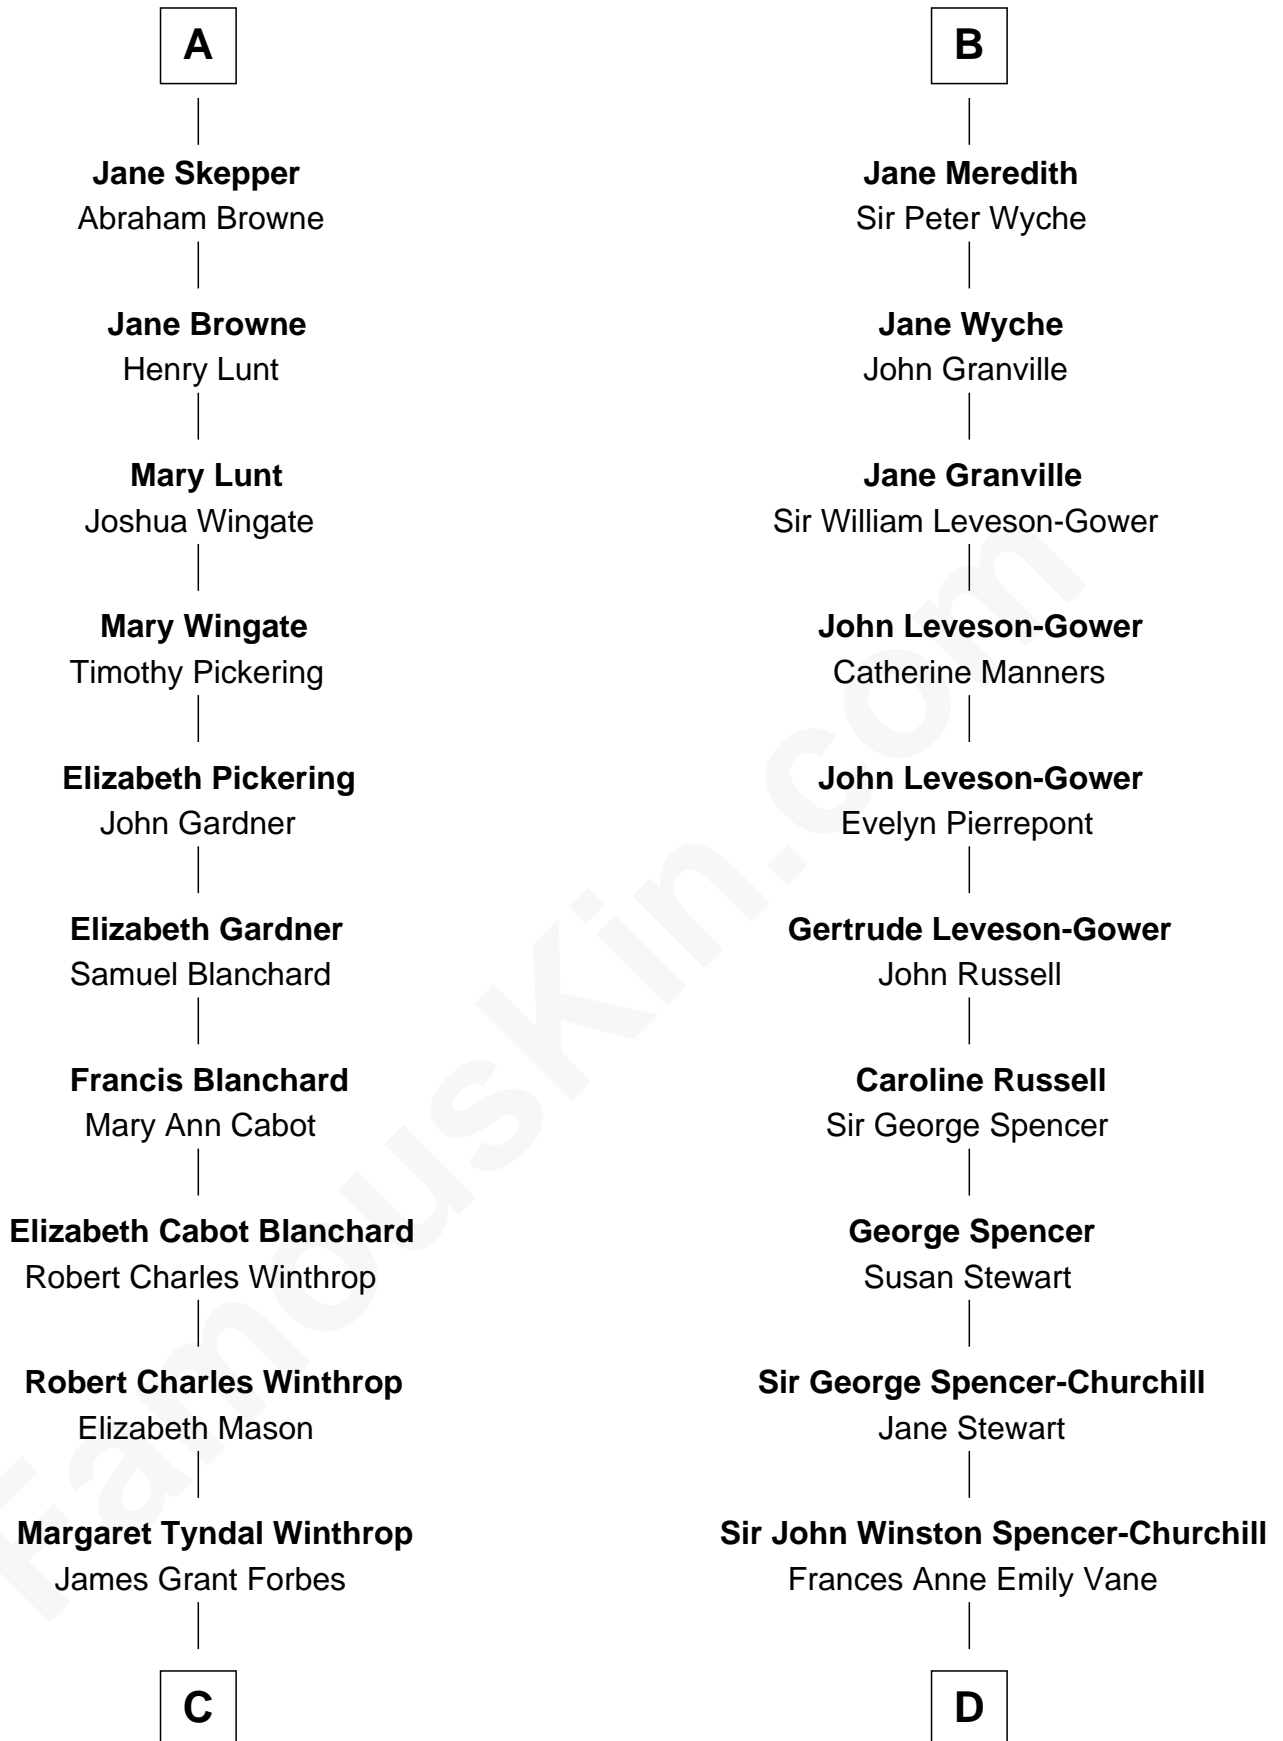

FamousKin.com Relationship Chart of

John Kerry

68th U.S. Secretary of State

18th cousin of

Sir Winston Churchill

Prime Minister of the United Kingdom

Thomas Morley

Isabel de la Pole

C

Rosemary Isabel Forbes

Richard John Kerry

John Kerry

68th U.S. Secretary of State

D

Randolph Henry Spencer-Churchill

Jeanette Jerome