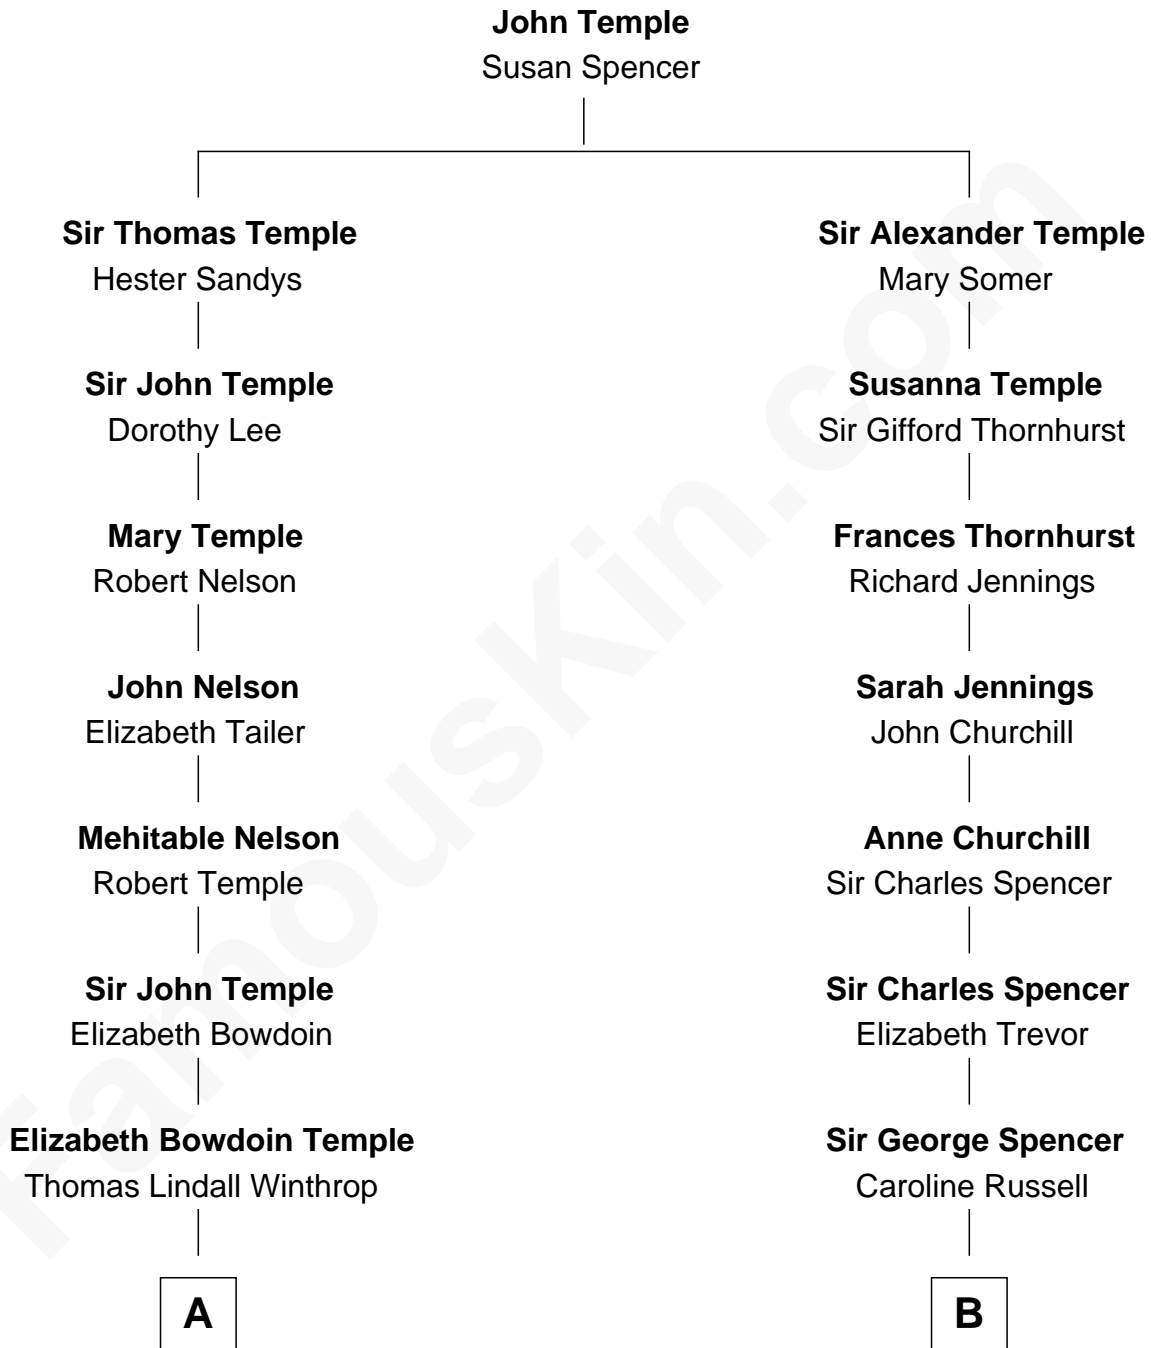

# FamousKin.com Relationship Chart of

**John Kerry**

*68th U.S. Secretary of State*

11th cousin of

**Sir Winston Churchill**

*Prime Minister of the United Kingdom*

**A**

**Robert Charles Winthrop**  
Elizabeth Cabot Blanchard

**Robert Charles Winthrop**  
Elizabeth Mason

**Margaret Tyndal Winthrop**  
James Grant Forbes

**Rosemary Isabel Forbes**  
Richard John Kerry

**John Kerry**  
*68th U.S. Secretary of State*

**B**

**George Spencer**  
Susan Stewart

**Sir George Spencer-Churchill**  
Jane Stewart

**Sir John Winston Spencer-Churchill**  
Frances Anne Emily Vane

**Randolph Henry Spencer-Churchill**  
Jeanette Jerome

**Sir Winston Churchill**  
*Prime Minister of the United Kingdom*