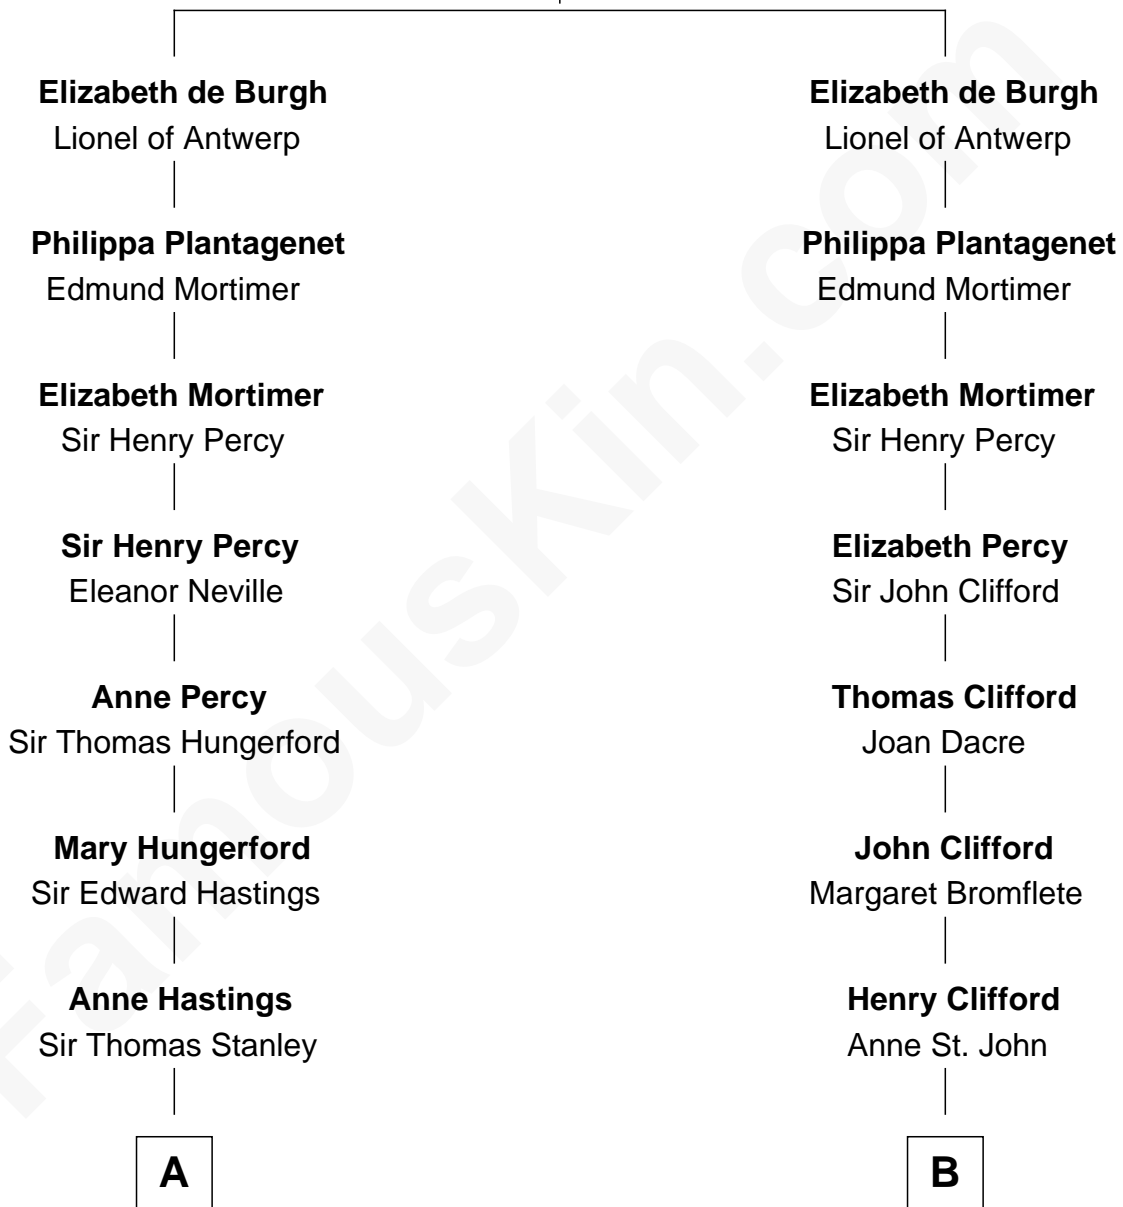

FamousKin.com

Relationship Chart of

John Kerry

68th U.S. Secretary of State

19th cousin 2 times removed of

William Howard Taft

27th U.S. President

William de Burgh
Maude of Lancaster

C

Robert Charles Winthrop
Elizabeth Cabot Blanchard

Robert Charles Winthrop
Elizabeth Mason

Margaret Tyndal Winthrop
James Grant Forbes

Rosemary Isabel Forbes
Richard John Kerry

John Kerry
68th U.S. Secretary of State

D

Peter Rawson Taft
Sylvia Howard

Alphonso Taft
Louisa Maria Torrey

William Howard Taft
27th U.S. President

FamousKin.com