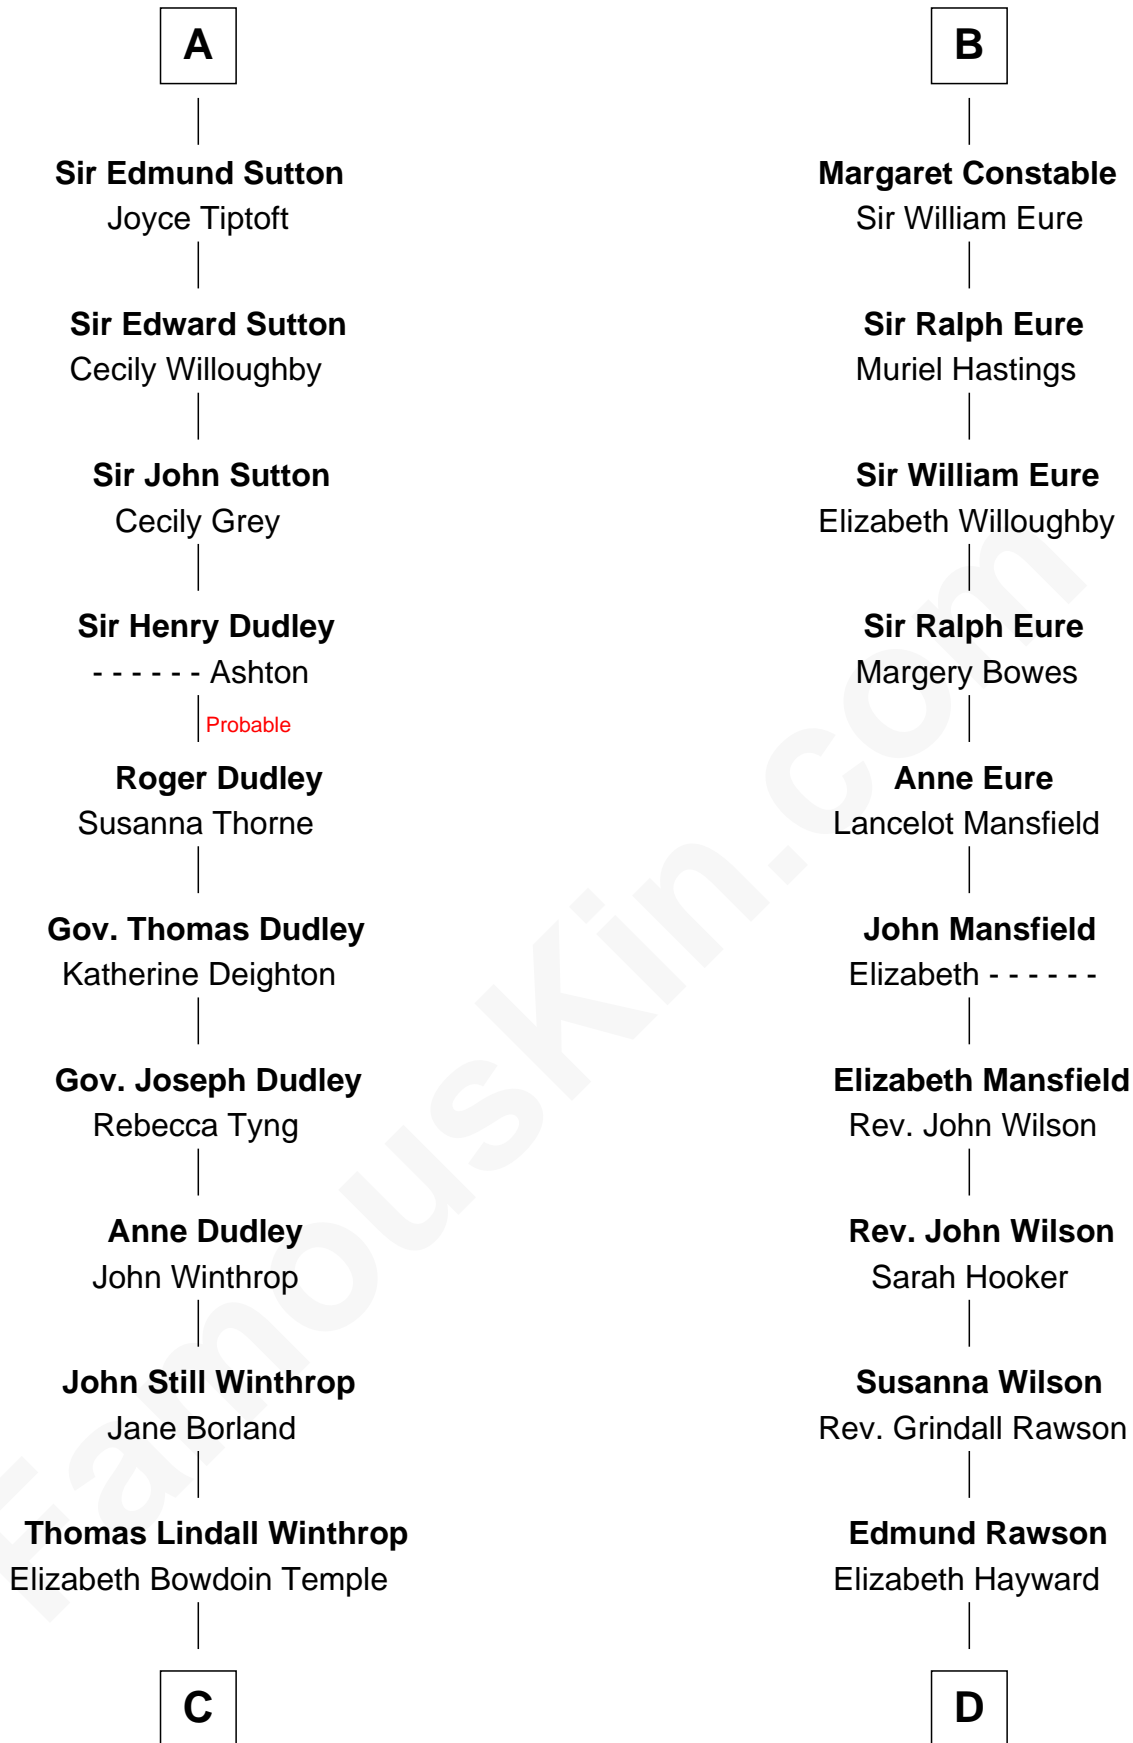

FamousKin.com Relationship Chart of

John Kerry

68th U.S. Secretary of State

21st cousin of

William Howard Taft

27th U.S. President

Sir Fulk FitzWarin

C

Robert Charles Winthrop
Elizabeth Cabot Blanchard

Robert Charles Winthrop
Elizabeth Mason

Margaret Tyndal Winthrop
James Grant Forbes

Rosemary Isabel Forbes
Richard John Kerry

John Kerry
68th U.S. Secretary of State

D

Abner Rawson
Mary Allen

Rhoda Rawson
Aaron Taft

Peter Rawson Taft
Sylvia Howard

Alphonso Taft
Louisa Maria Torrey

William Howard Taft
27th U.S. President

FamousKin.com