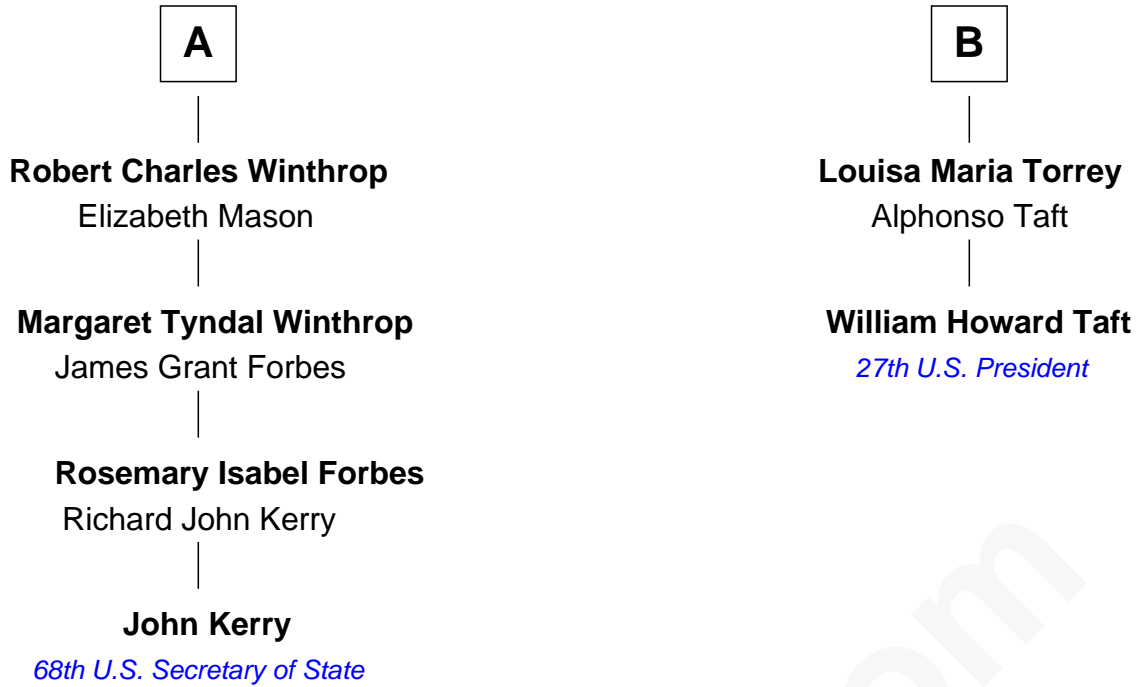

FamousKin.com Relationship Chart of

John Kerry

68th U.S. Secretary of State

8th cousin 2 times removed of

William Howard Taft

27th U.S. President

John Newgate

*with wife
Ann -----*

Samuel Trask

Elizabeth Bowdoin

Sir John Temple

Susanna Trask

Jonathan Holman

Elizabeth Bowdoin Temple

Thomas Lindall Winthrop

Susan Trask Holman

Asa H. Waters

Robert Charles Winthrop

Elizabeth Cabot Blanchard

Susan Holman Waters

Samuel Davenport Torrey

A

B

FamousKin.com