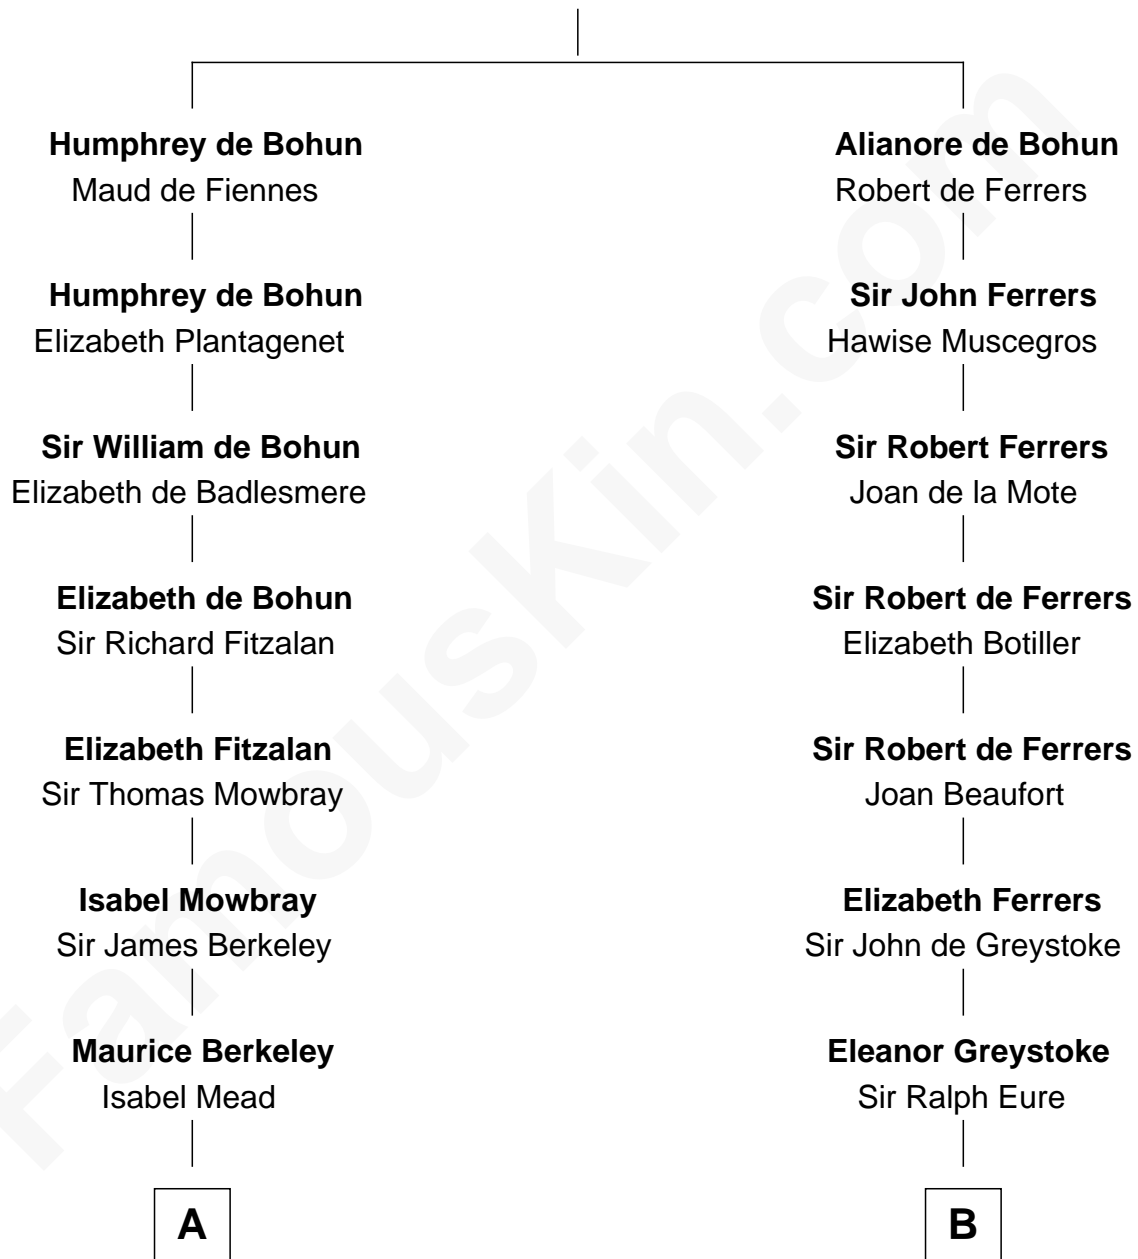

# FamousKin.com Relationship Chart of

**John Kerry**

*68th U.S. Secretary of State*

**21st cousin of**

**William Howard Taft**

*27th U.S. President*

**Sir Humphrey de Bohun**

Eleanor de Braiose

**C**

**Robert Charles Winthrop**  
Elizabeth Cabot Blanchard

**Robert Charles Winthrop**  
Elizabeth Mason

**Margaret Tyndal Winthrop**  
James Grant Forbes

**Rosemary Isabel Forbes**  
Richard John Kerry

**John Kerry**  
*68th U.S. Secretary of State*

**D**

**Abner Rawson**  
Mary Allen

**Rhoda Rawson**  
Aaron Taft

**Peter Rawson Taft**  
Sylvia Howard

**Alphonso Taft**  
Louisa Maria Torrey

**William Howard Taft**  
*27th U.S. President*