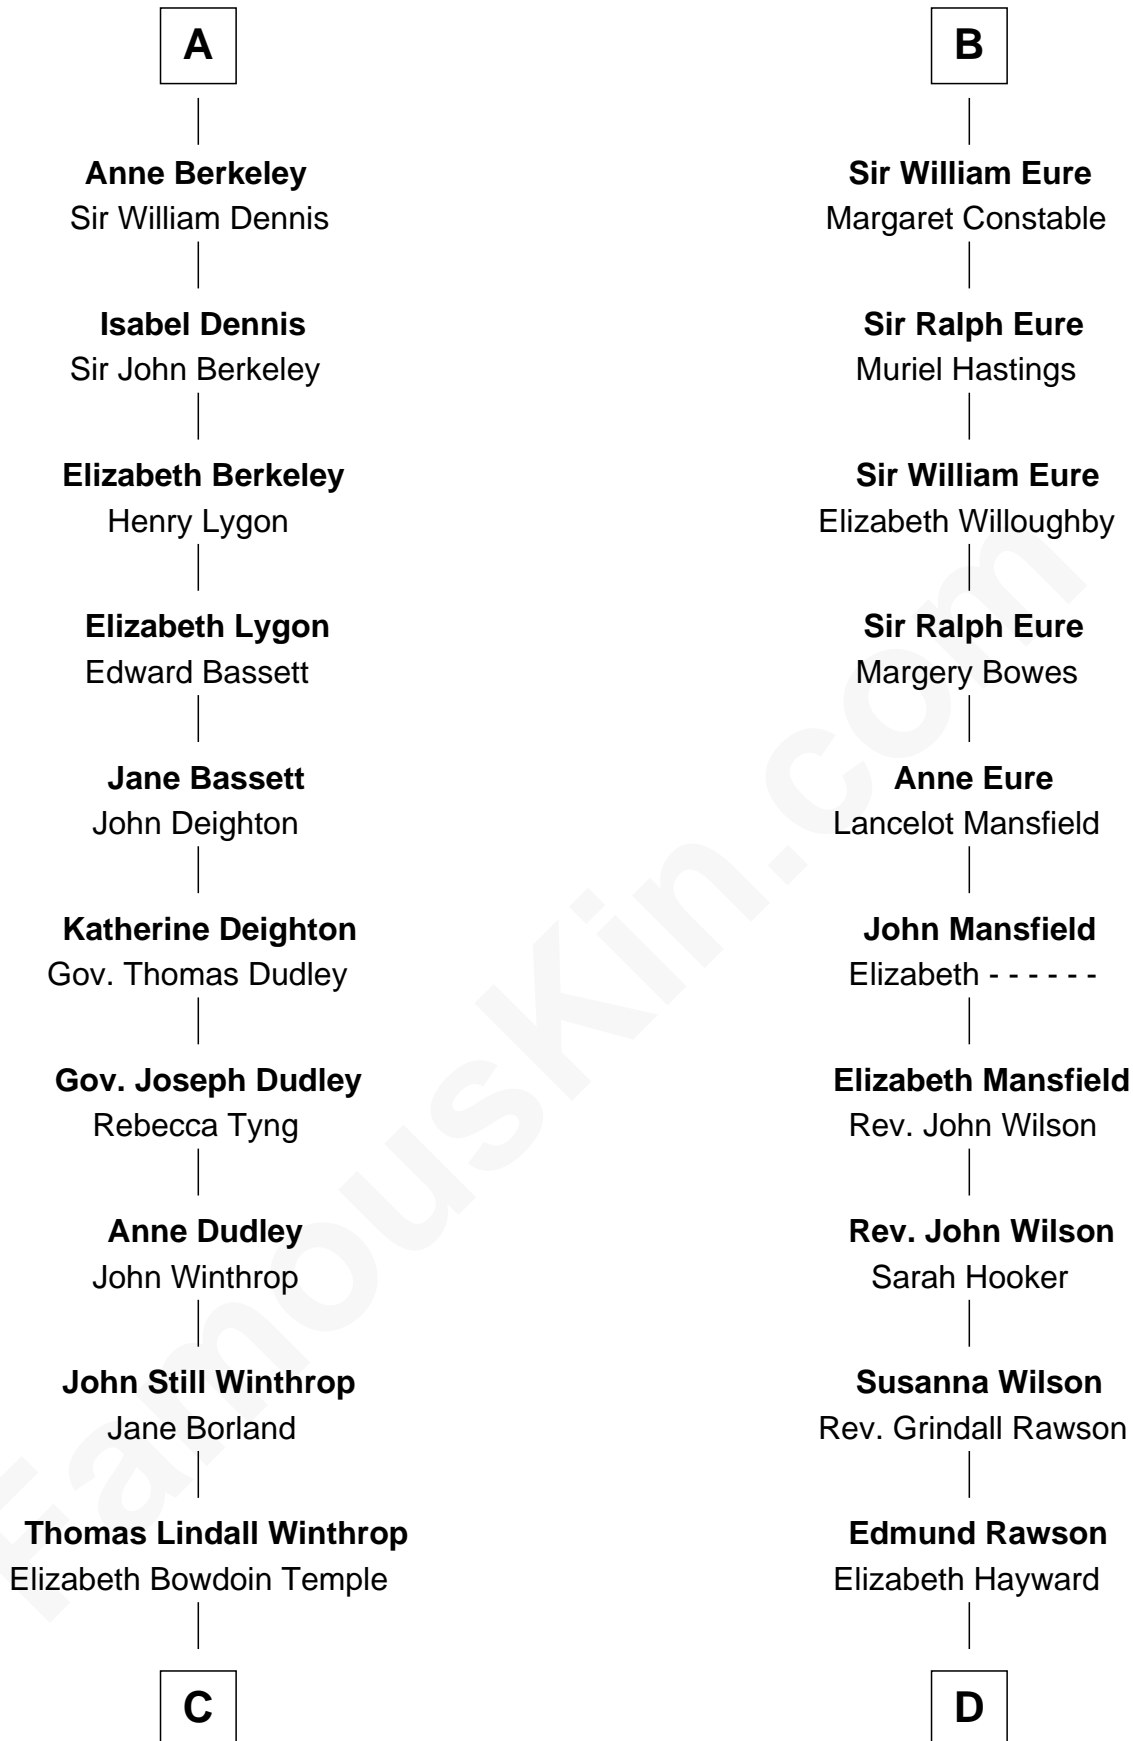

# FamousKin.com Relationship Chart of

**John Kerry**

*68th U.S. Secretary of State*

**21st cousin of**

**William Howard Taft**

*27th U.S. President*

**Sir Humphrey de Bohun**

Eleanor de Braiose

**C**

**Robert Charles Winthrop**  
Elizabeth Cabot Blanchard

**Robert Charles Winthrop**  
Elizabeth Mason

**Margaret Tyndal Winthrop**  
James Grant Forbes

**Rosemary Isabel Forbes**  
Richard John Kerry

**John Kerry**  
*68th U.S. Secretary of State*

**D**

**Abner Rawson**  
Mary Allen

**Rhoda Rawson**  
Aaron Taft

**Peter Rawson Taft**  
Sylvia Howard

**Alphonso Taft**  
Louisa Maria Torrey

**William Howard Taft**  
*27th U.S. President*