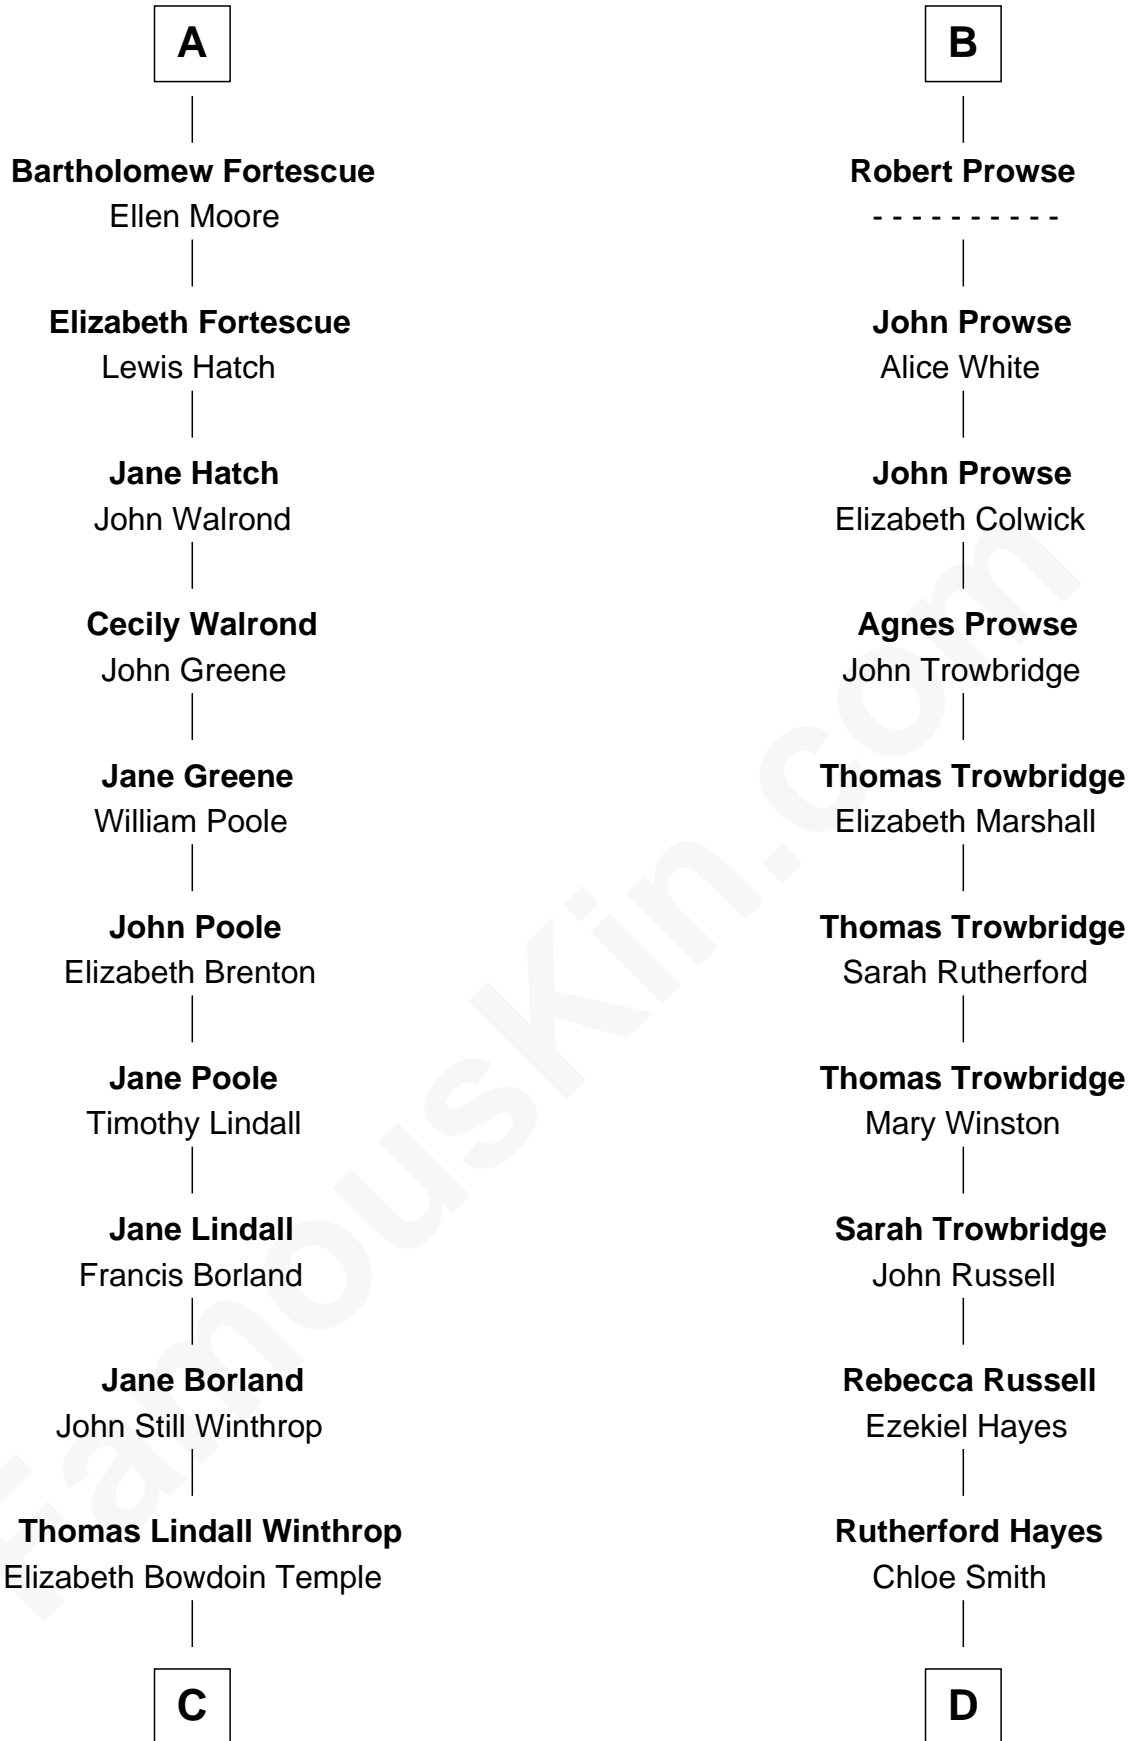

FamousKin.com Relationship Chart of

John Kerry

68th U.S. Secretary of State

18th cousin 3 times removed of

Rutherford B. Hayes

19th U.S. President

Sir Humphrey de Beauchamp

Sibyl Oliver

C

Robert Charles Winthrop
Elizabeth Cabot Blanchard

Robert Charles Winthrop
Elizabeth Mason

Margaret Tyndal Winthrop
James Grant Forbes

Rosemary Isabel Forbes
Richard John Kerry

John Kerry
68th U.S. Secretary of State

D

Rutherford Hayes
Sophia Birchard

Rutherford B. Hayes
19th U.S. President

FamousKin.com