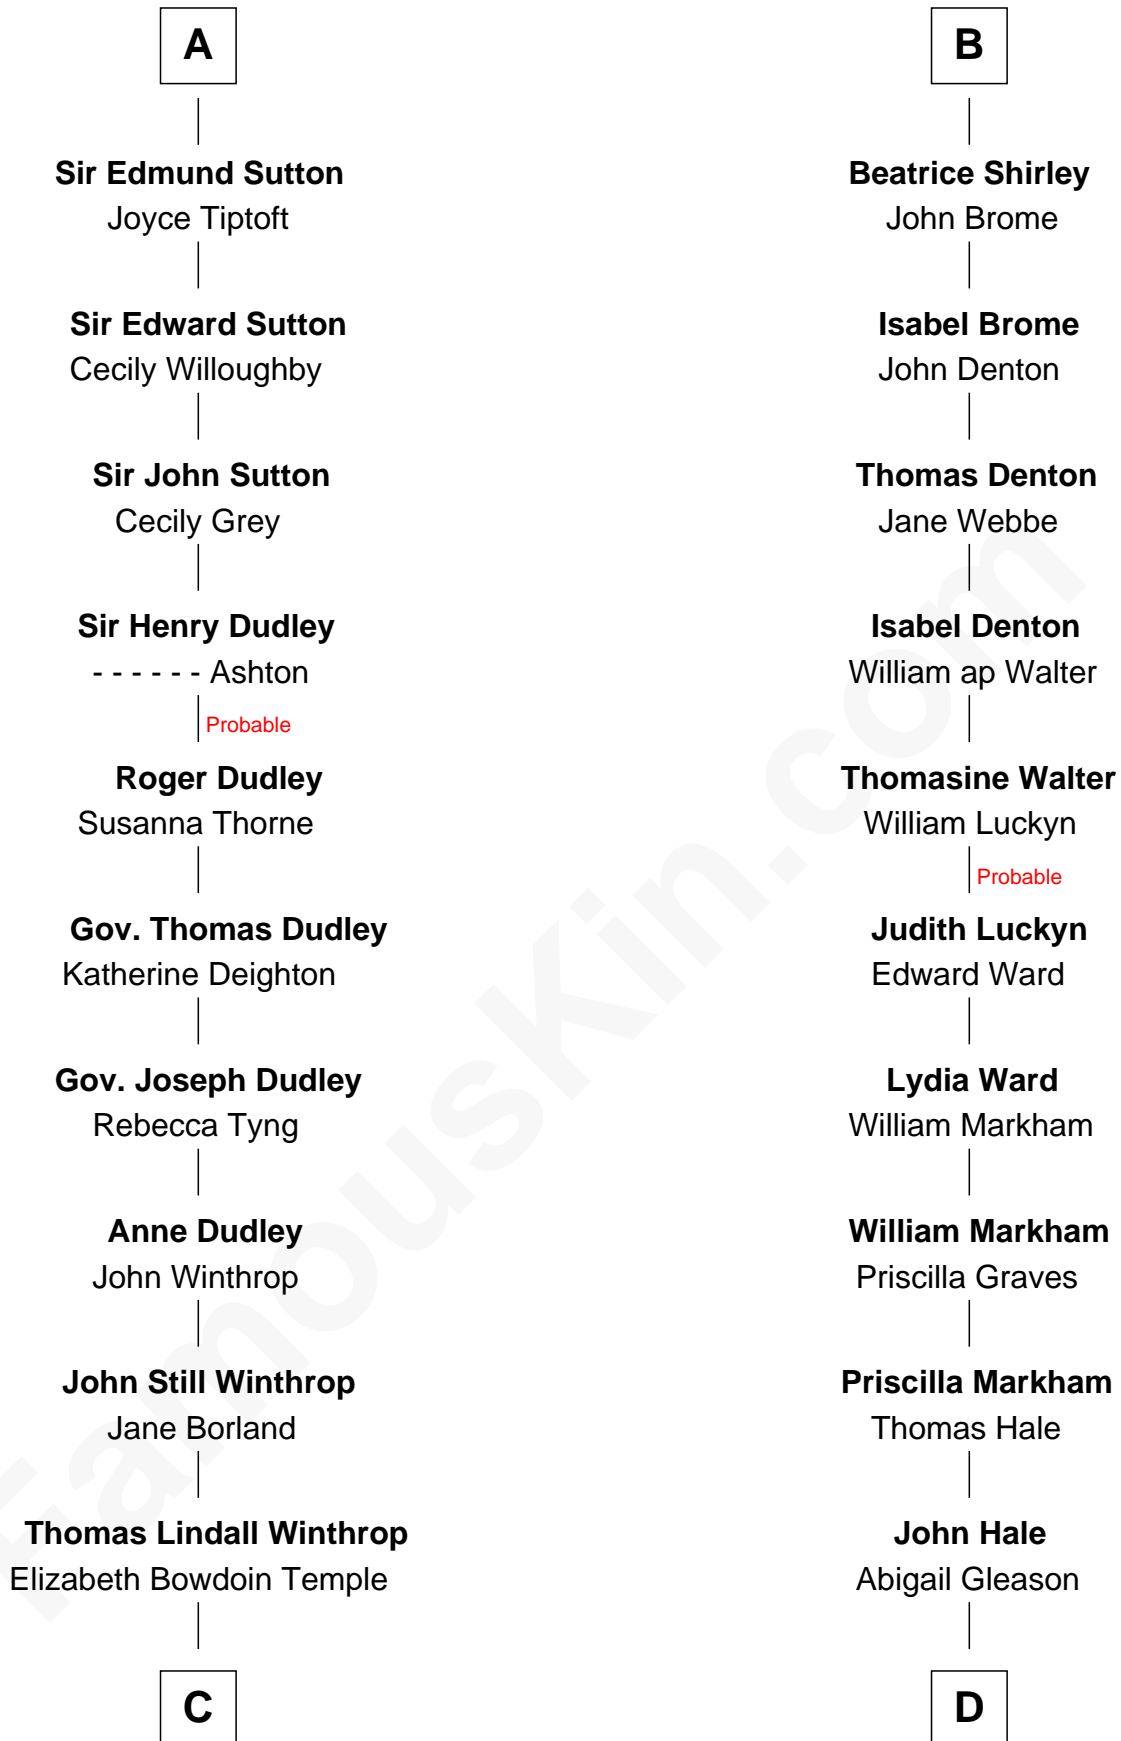

FamousKin.com Relationship Chart of

John Kerry

68th U.S. Secretary of State

21st cousin of

Rutherford B. Hayes

19th U.S. President

John, King of England

C

Robert Charles Winthrop
Elizabeth Cabot Blanchard

Robert Charles Winthrop
Elizabeth Mason

Margaret Tyndal Winthrop
James Grant Forbes

Rosemary Isabel Forbes
Richard John Kerry

John Kerry
68th U.S. Secretary of State