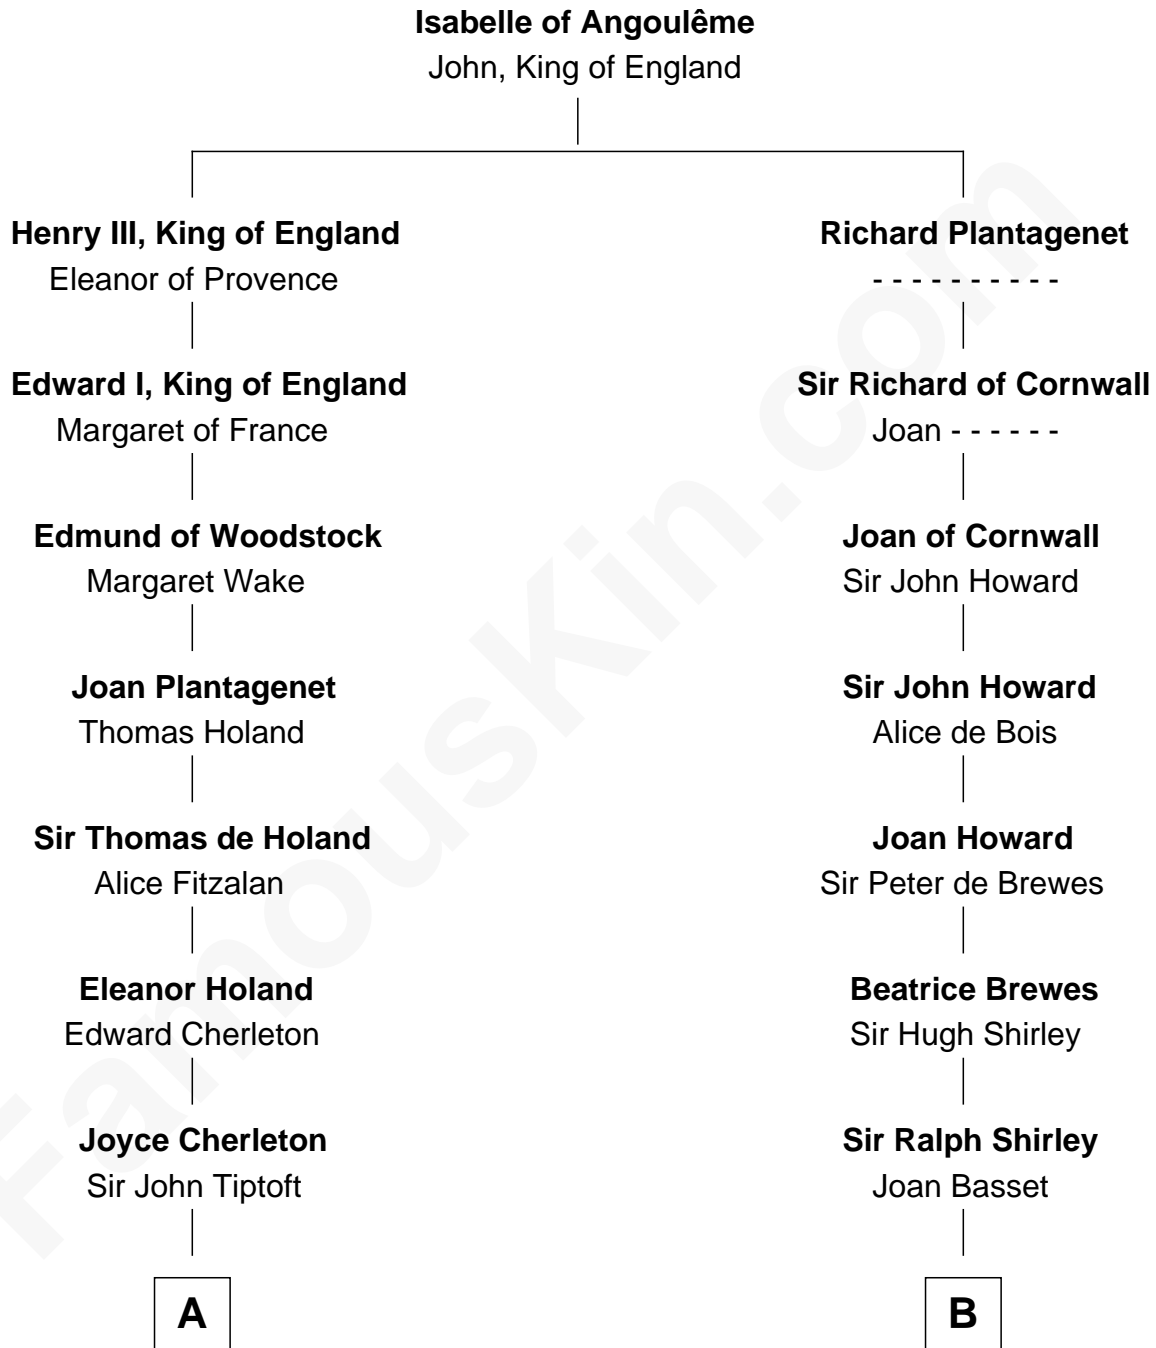

FamousKin.com Relationship Chart of

John Kerry

68th U.S. Secretary of State

21st cousin of

Rutherford B. Hayes

19th U.S. President

C

Robert Charles Winthrop
Elizabeth Cabot Blanchard

Robert Charles Winthrop
Elizabeth Mason

Margaret Tyndal Winthrop
James Grant Forbes

Rosemary Isabel Forbes
Richard John Kerry

John Kerry
68th U.S. Secretary of State

D

Abigail Hale
Isaac Chandler

Abigail Chandler
Israel Smith

Chloe Smith
Rutherford Hayes

Rutherford Hayes
Sophia Birchard

Rutherford B. Hayes
19th U.S. President