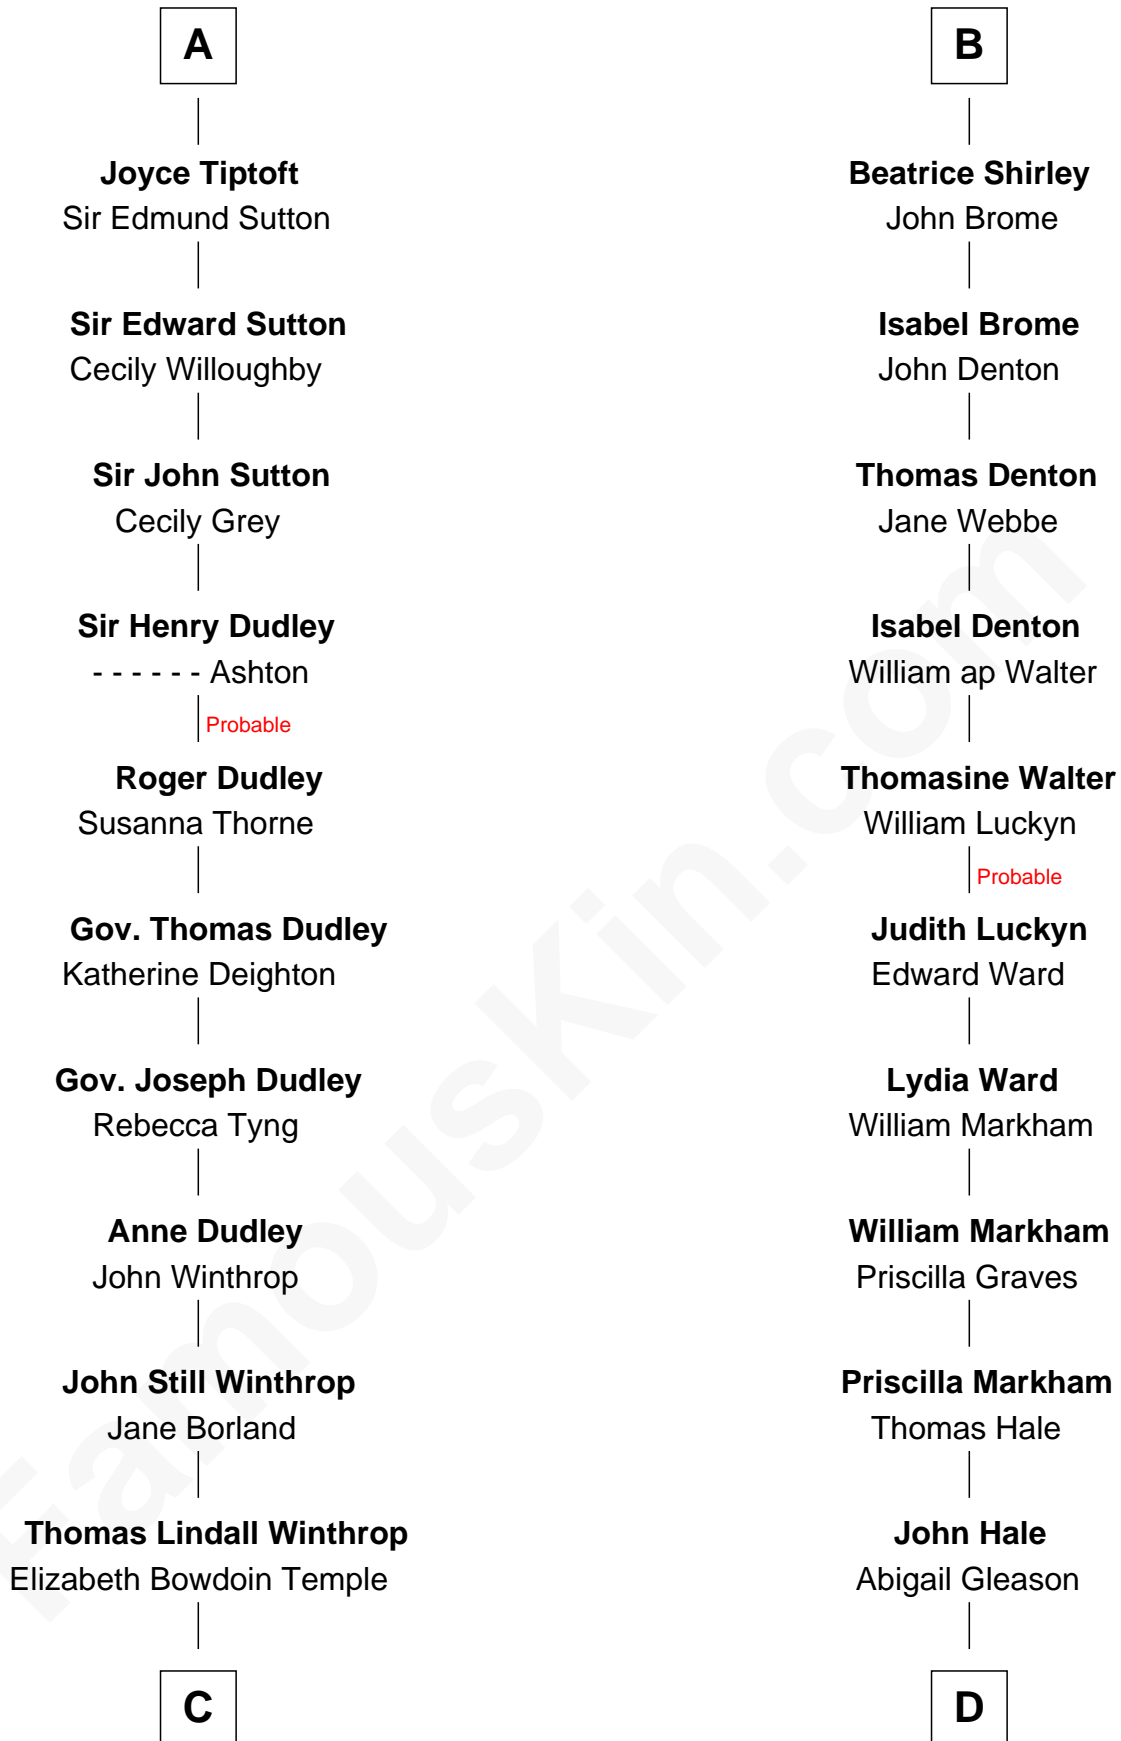

FamousKin.com Relationship Chart of

John Kerry

68th U.S. Secretary of State

21st cousin of

Rutherford B. Hayes

19th U.S. President

C

Robert Charles Winthrop
Elizabeth Cabot Blanchard

Robert Charles Winthrop
Elizabeth Mason

Margaret Tyndal Winthrop
James Grant Forbes

Rosemary Isabel Forbes
Richard John Kerry

John Kerry
68th U.S. Secretary of State

D

Abigail Hale
Isaac Chandler

Abigail Chandler
Israel Smith

Chloe Smith
Rutherford Hayes

Rutherford Hayes
Sophia Birchard

Rutherford B. Hayes
19th U.S. President