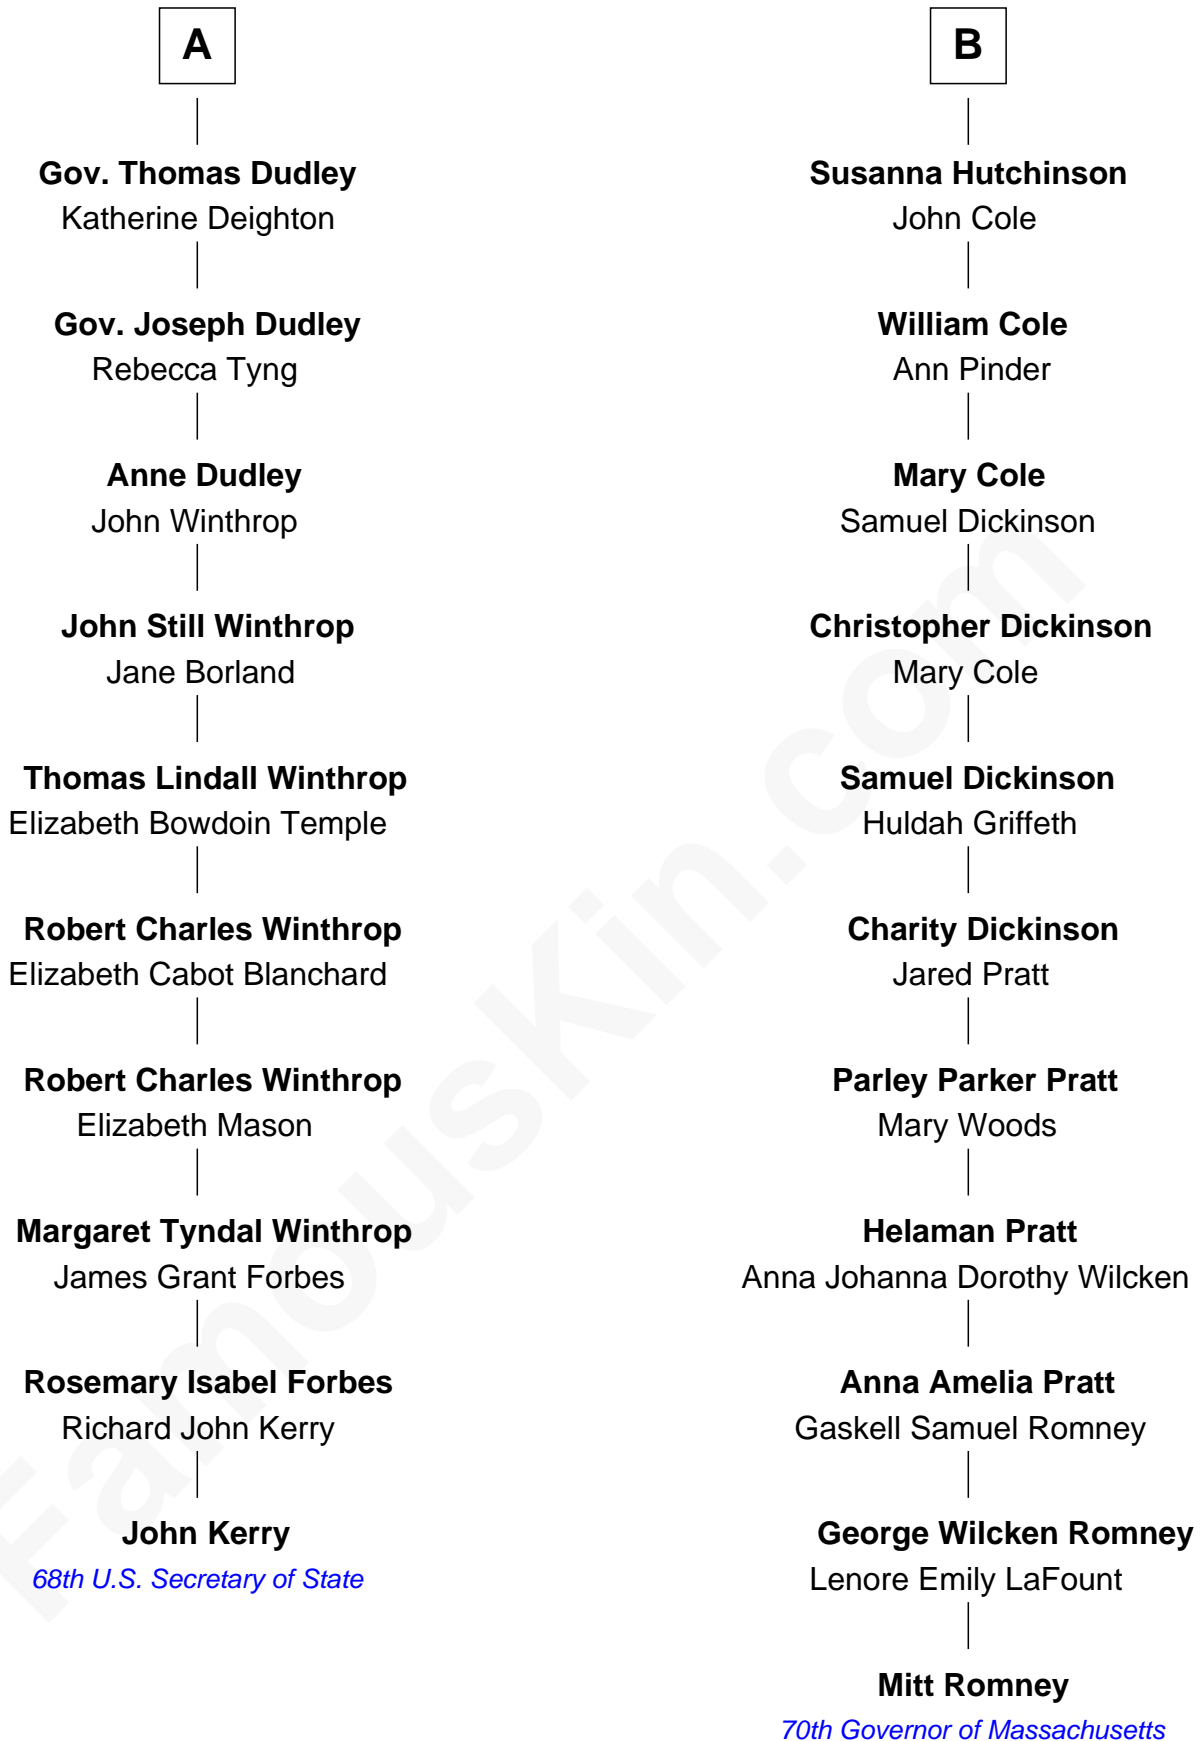

FamousKin.com Relationship Chart of

John Kerry

68th U.S. Secretary of State

16th cousin 1 time removed of

Mitt Romney

70th Governor of Massachusetts

Sir Walter Blount

Sancha de Ayala

Constance Blount

Sir John Sutton

Sir John Sutton

Elizabeth Berkeley

Sir Edmund Sutton

Joyce Tiptoft

Sir Edward Sutton

Cecily Willoughby

Sir Thomas Blount

Margaret de Gresley

Sir Thomas Blount

Agnes Hawley

Anne Blount

William Marbury

Robert Marbury

Katherine Williamson

William Marbury

Agnes Lenton

Rev. Francis Marbury

Bridget Dryden

Anne Marbury

William Hutchinson

B

Mitt Romney photo by [Gage Skidmore](#) (CC BY-SA 3.0)