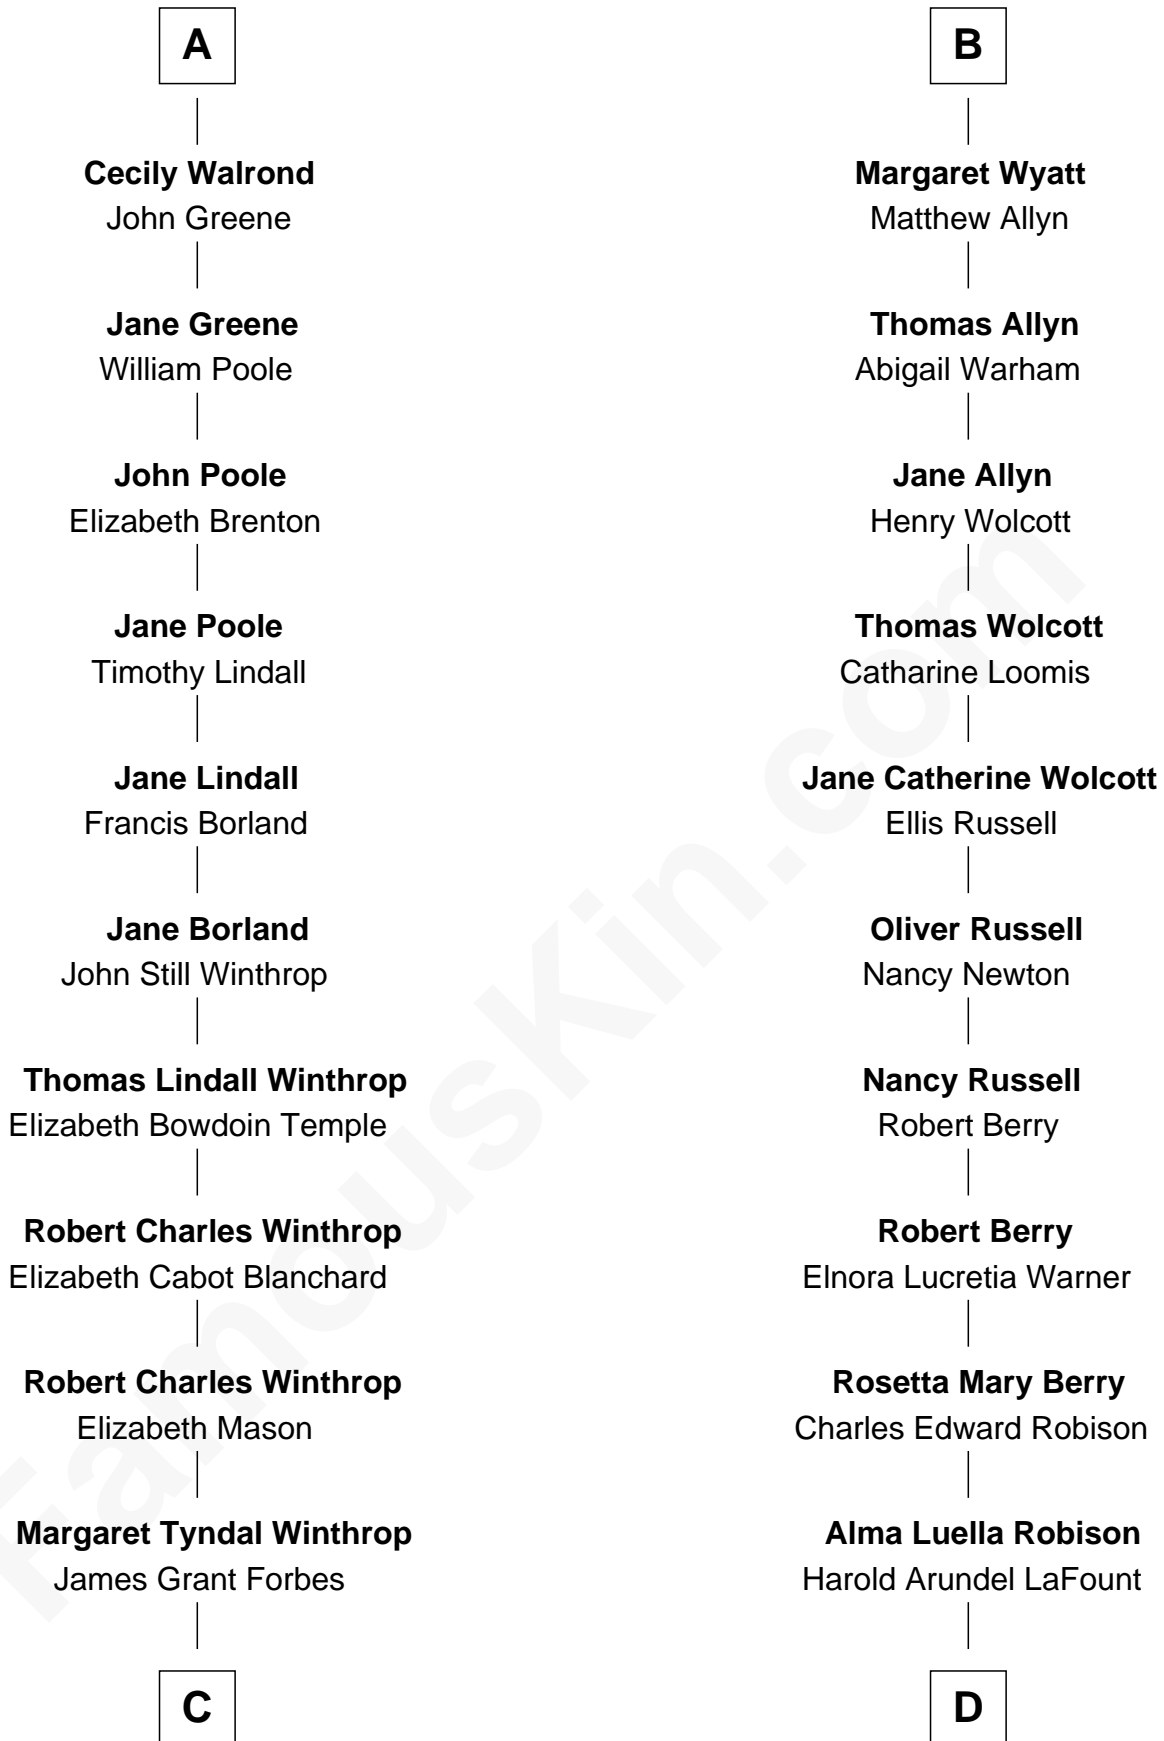

FamousKin.com Relationship Chart of

John Kerry

68th U.S. Secretary of State

18th cousin of

Mitt Romney

70th Governor of Massachusetts

C

Rosemary Isabel Forbes

Richard John Kerry

John Kerry

68th U.S. Secretary of State

D

Lenore Emily LaFount

George Wilcken Romney

Mitt Romney

70th Governor of Massachusetts