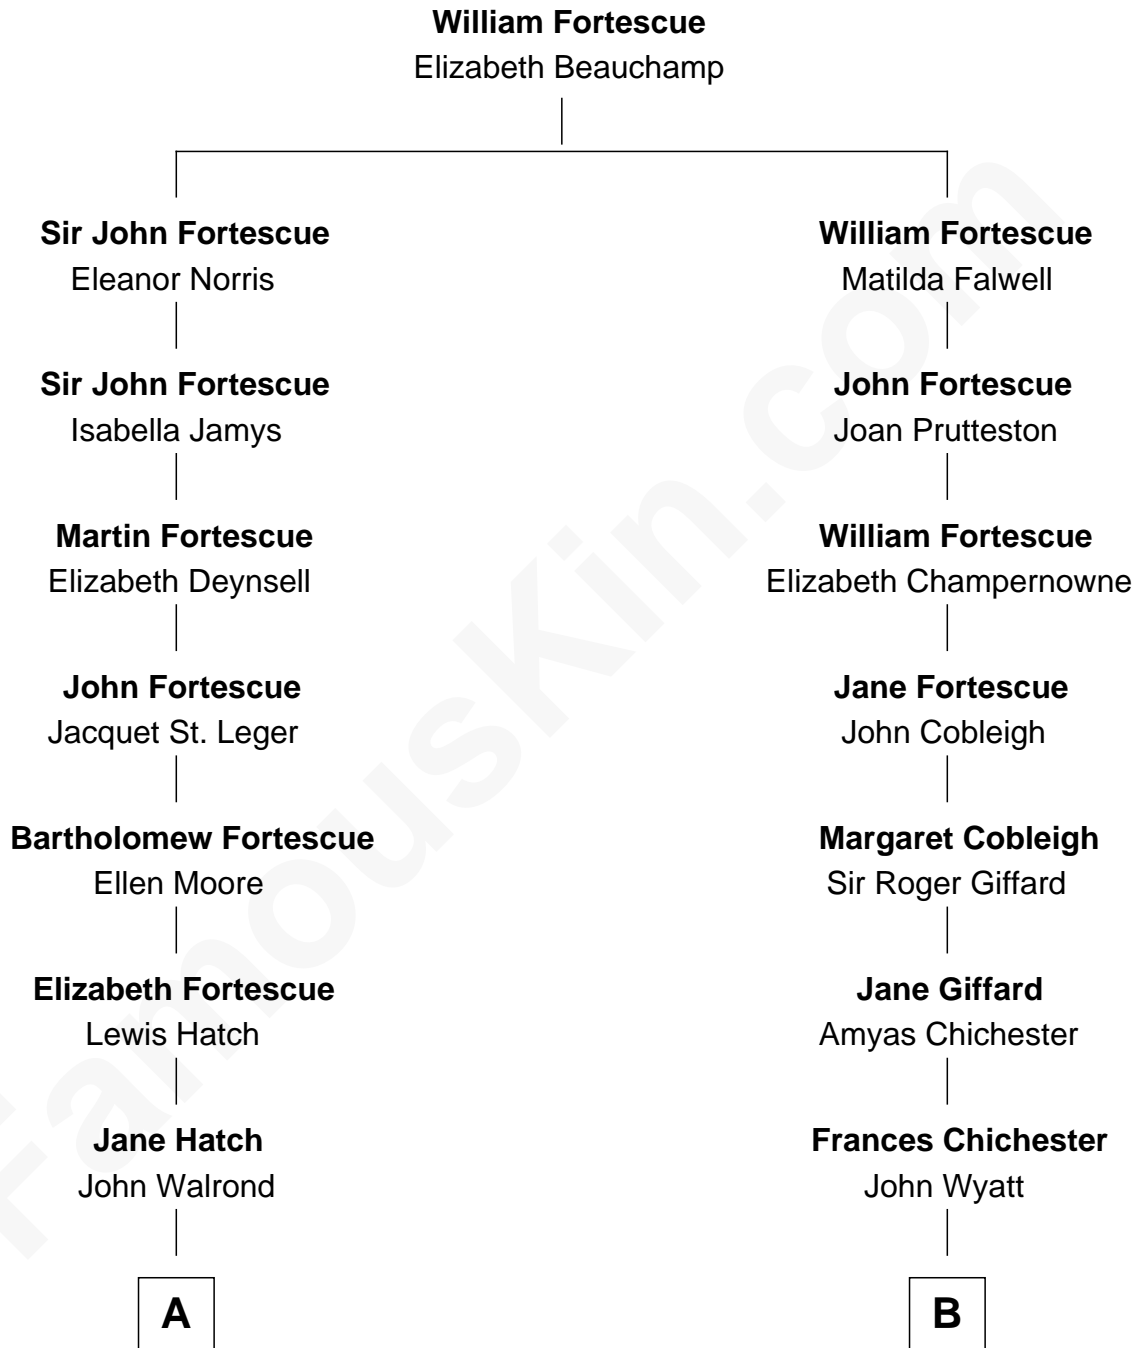

FamousKin.com Relationship Chart of

John Kerry

68th U.S. Secretary of State

18th cousin of

Mitt Romney

70th Governor of Massachusetts

C

Rosemary Isabel Forbes

Richard John Kerry

John Kerry

68th U.S. Secretary of State

D

Lenore Emily LaFount

George Wilcken Romney

Mitt Romney

70th Governor of Massachusetts

FamousKin.com