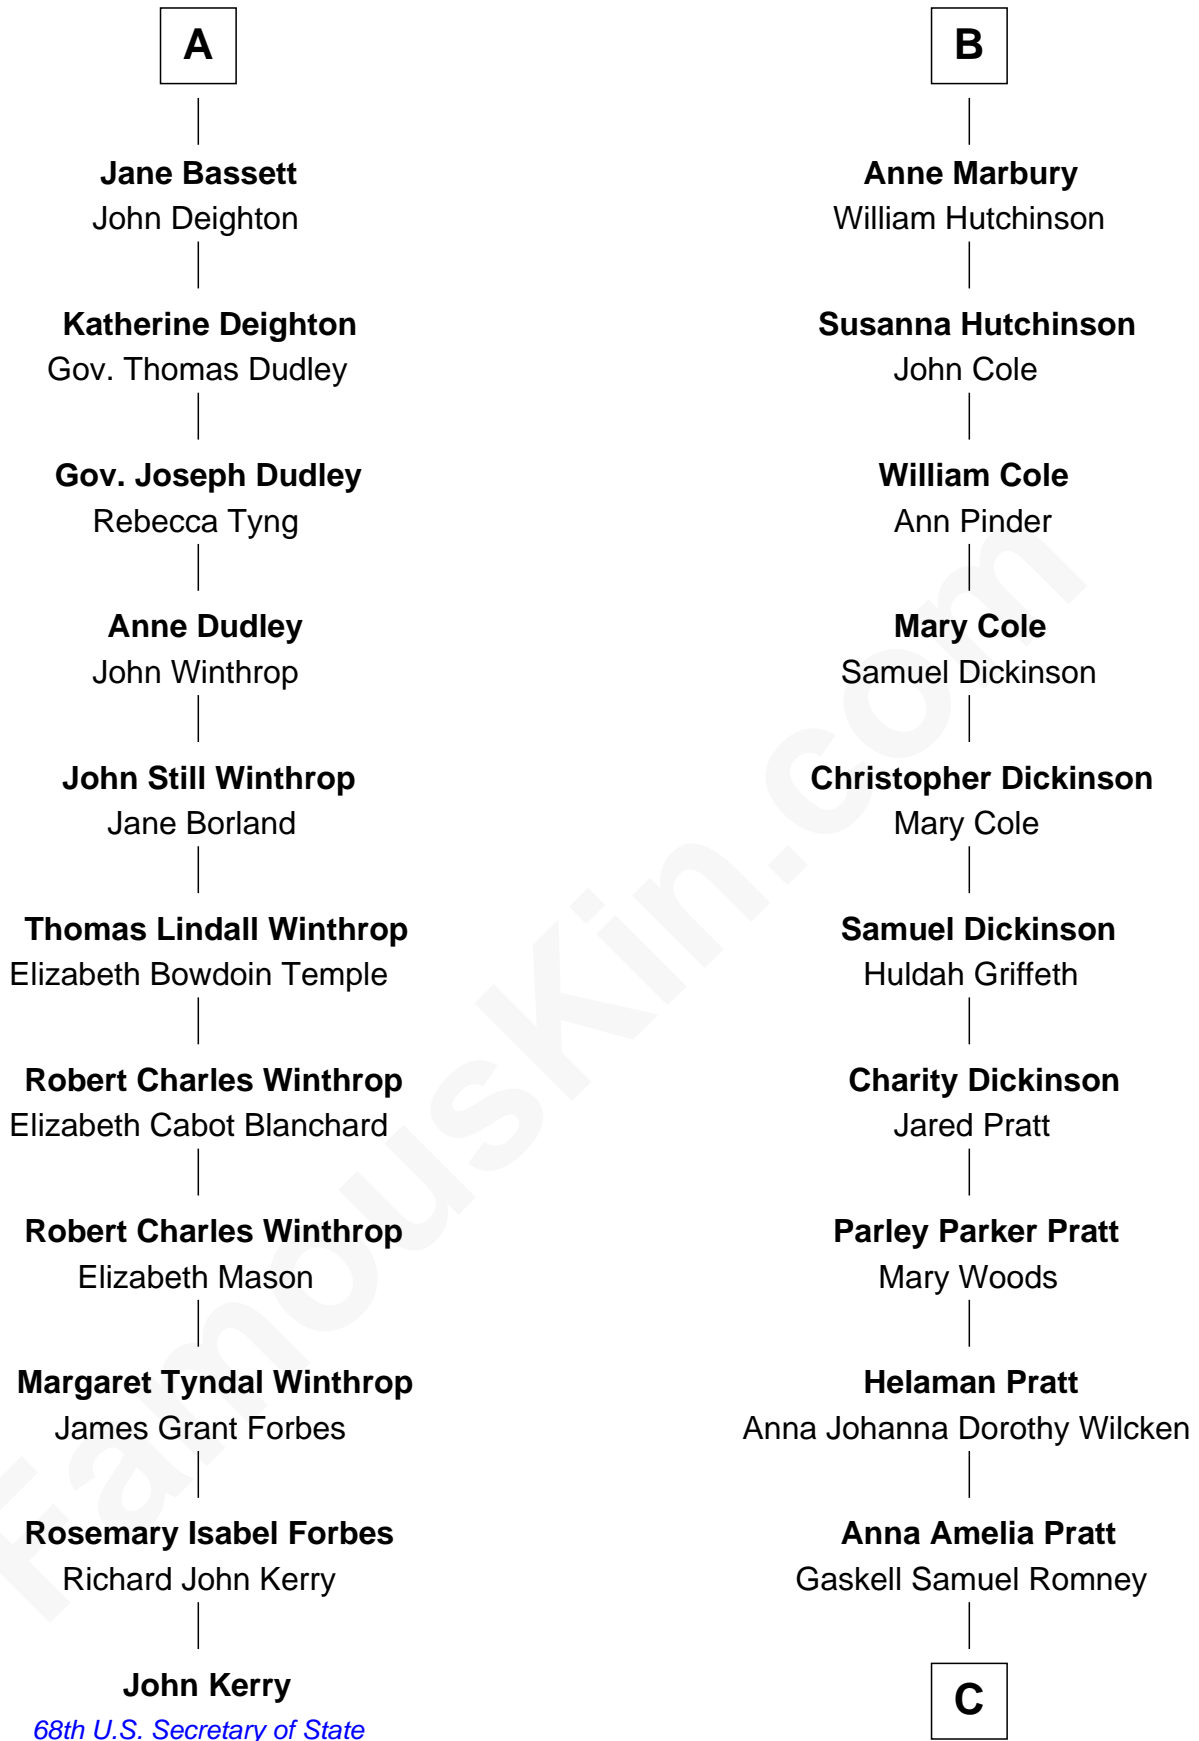

FamousKin.com Relationship Chart of

John Kerry

68th U.S. Secretary of State

17th cousin 1 time removed of

Mitt Romney

70th Governor of Massachusetts

C

George Wilcken Romney

Lenore Emily LaFount

Mitt Romney

70th Governor of Massachusetts

FamousKin.com