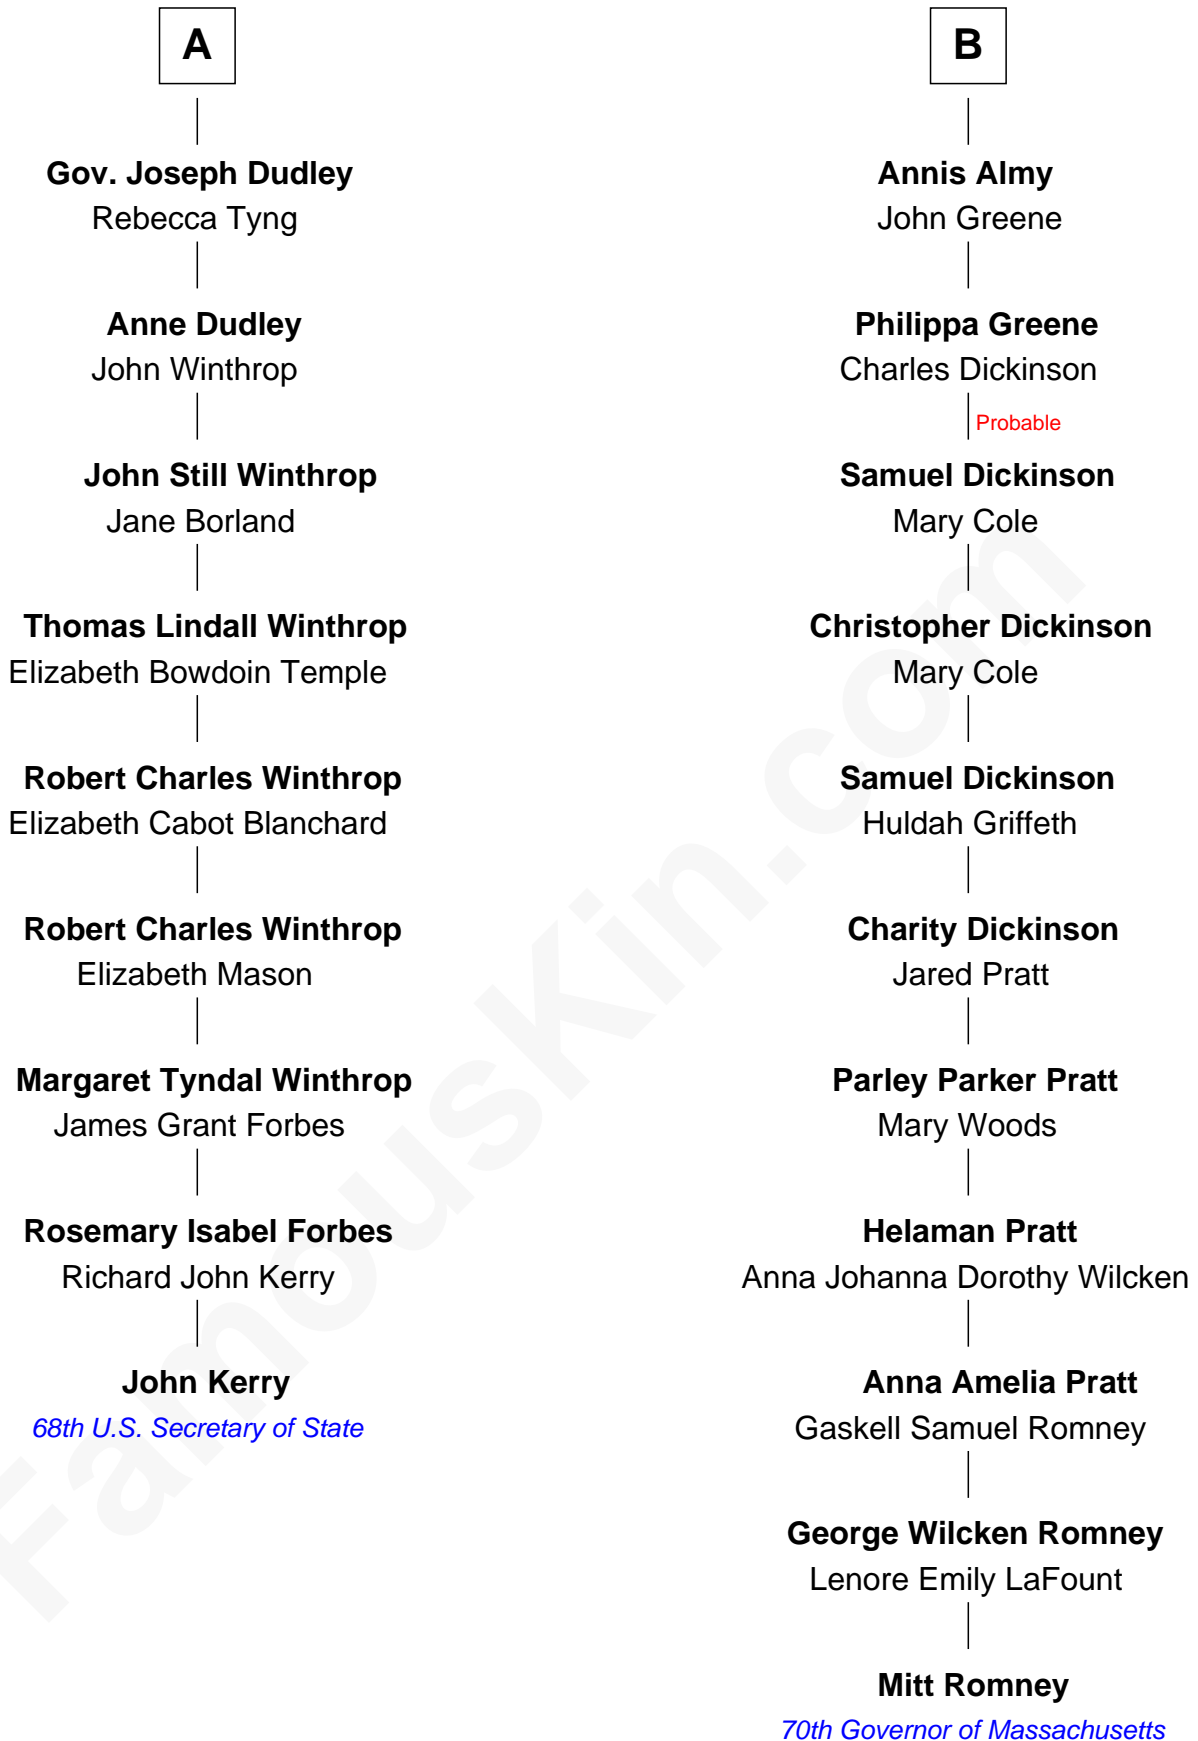

# FamousKin.com Relationship Chart of

**John Kerry**

*68th U.S. Secretary of State*

**15th cousin 2 times removed of**

**Mitt Romney**

*70th Governor of Massachusetts*

**Richard Woodville**

Joan Bedlisgate

**Sir Richard Woodville**  
Jacquetta of Luxembourg

**Elizabeth Woodville**

Sir John Grey

**Thomas Grey**  
Cecily Bonville

**Cecily Grey**  
Sir John Sutton

**Sir Henry Dudley**  
----- Ashton

Probable

**Roger Dudley**  
Susanna Thorne

**Gov. Thomas Dudley**  
Katherine Deighton

**A**

**Joan Woodville**

William Haute

**Alice Haute**

Sir John Fogge

**Margaret Fogge**  
Sir Humphrey Stafford

**Sir Humphrey Stafford**  
Margaret Tame

**Ellen Stafford**  
Thomas Barlow

**Stafford Barlow**  
-----

**Audrey Barlow**  
William Almy

**B**

Mitt Romney photo by [Gage Skidmore](#) (CC BY-SA 3.0)