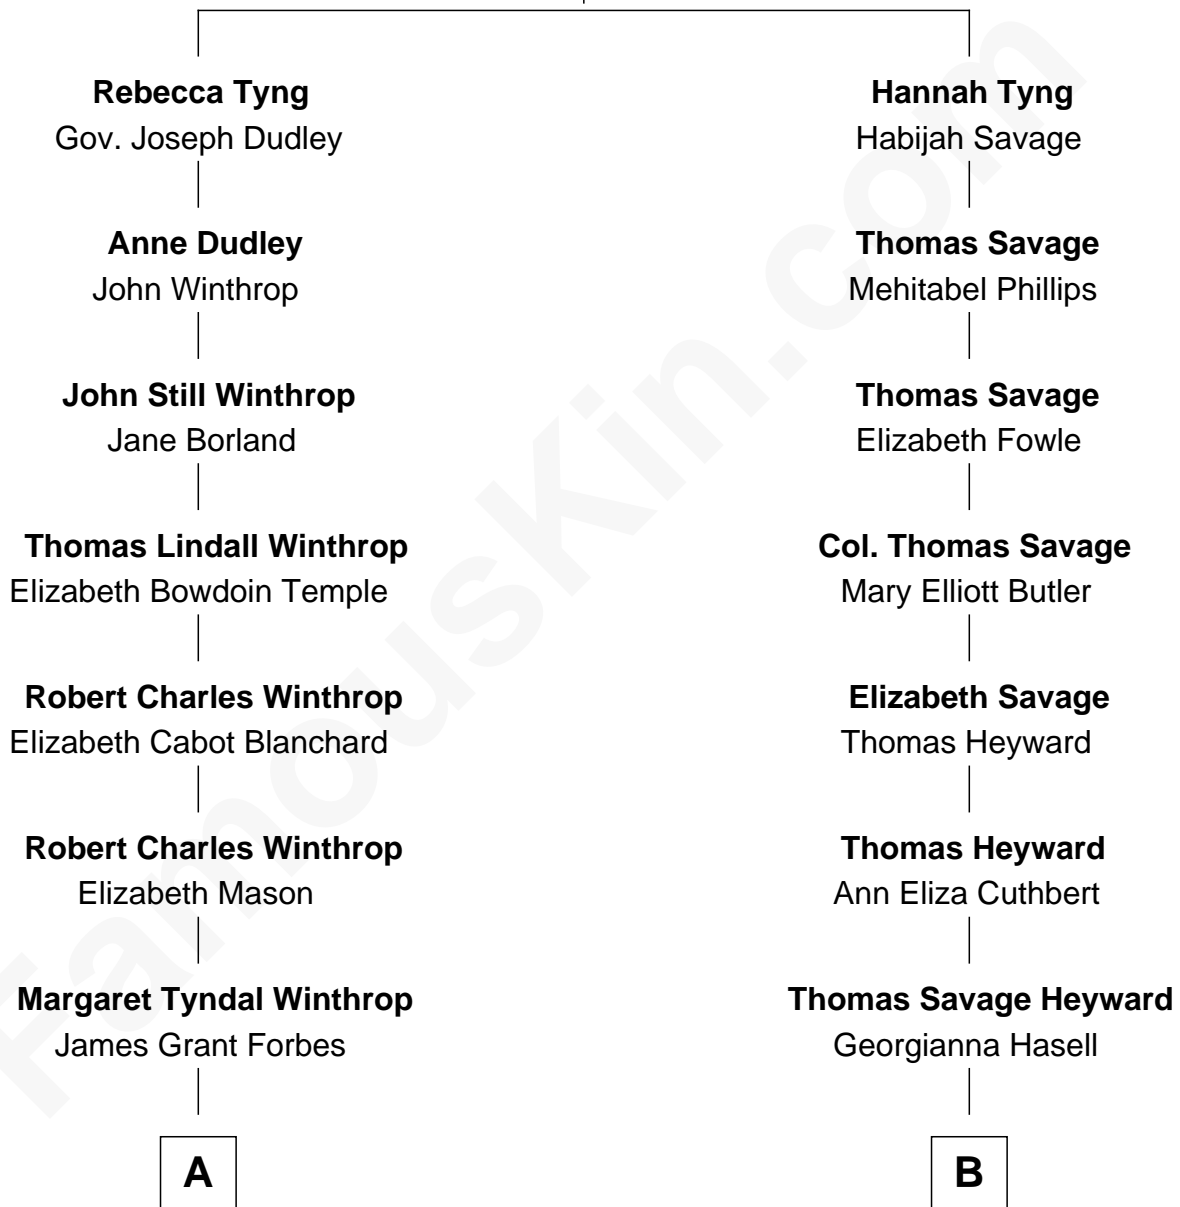

# FamousKin.com Relationship Chart of

**John Kerry**

*68th U.S. Secretary of State*

8th cousin 1 time removed of

**DuBose Heyward**

*Author of Porgy (Porgy & Bess)*

**Edward Tyng**

Mary Sears

**A**

**Rosemary Isabel Forbes**

Richard John Kerry

**John Kerry**

*68th U.S. Secretary of State*

**B**

**Thomas Savage Heyward**

Louisa Watkins

**Edwin Watkins Heyward**

Jane Screven DuBose

**DuBose Heyward**

*American Novelist*

FamousKin.com