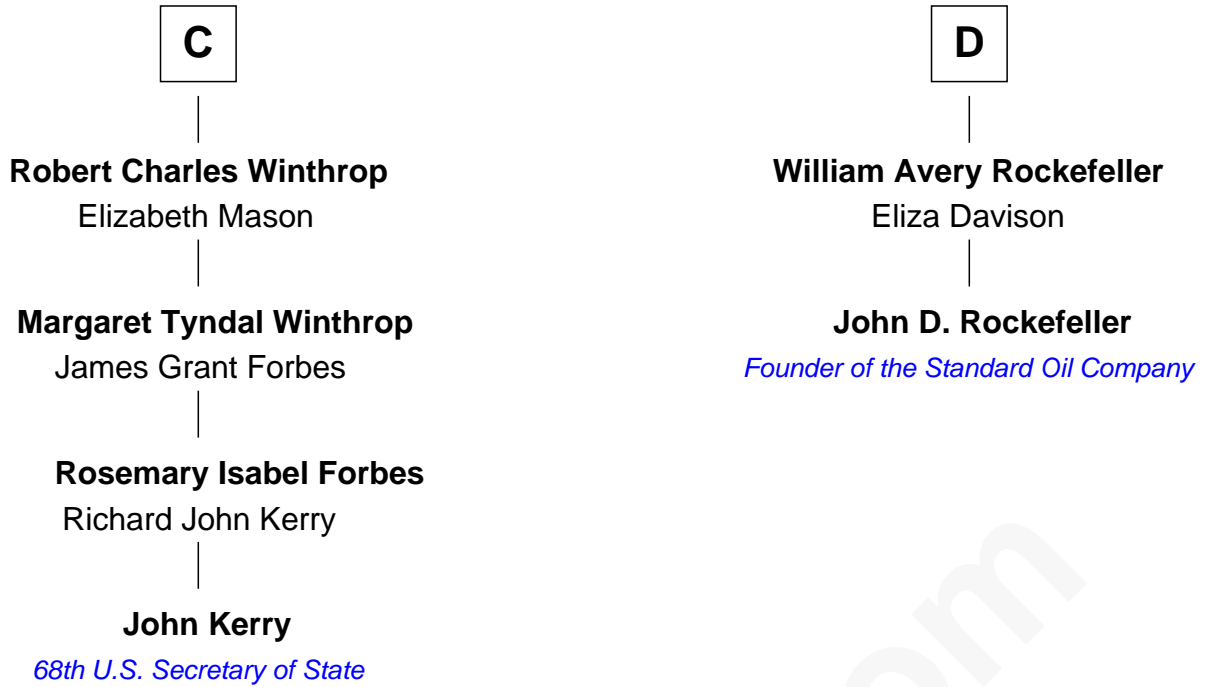

FamousKin.com

Relationship Chart of

John Kerry

68th U.S. Secretary of State

18th cousin 2 times removed of

John D. Rockefeller

Founder of the Standard Oil Company

John de la Warre

Sir John de la Warre

Margaret de Holland

Roger de la Warre

Eleanor Mowbray

Joan de la Warre

Sir Thomas West

Sir Reynold West

Margaret Thorley

Sir Richard West

Katherine Hungerford

Sir Thomas West

Eleanor Copley

Sir George West

Elizabeth Morton

B

FamousKin.com