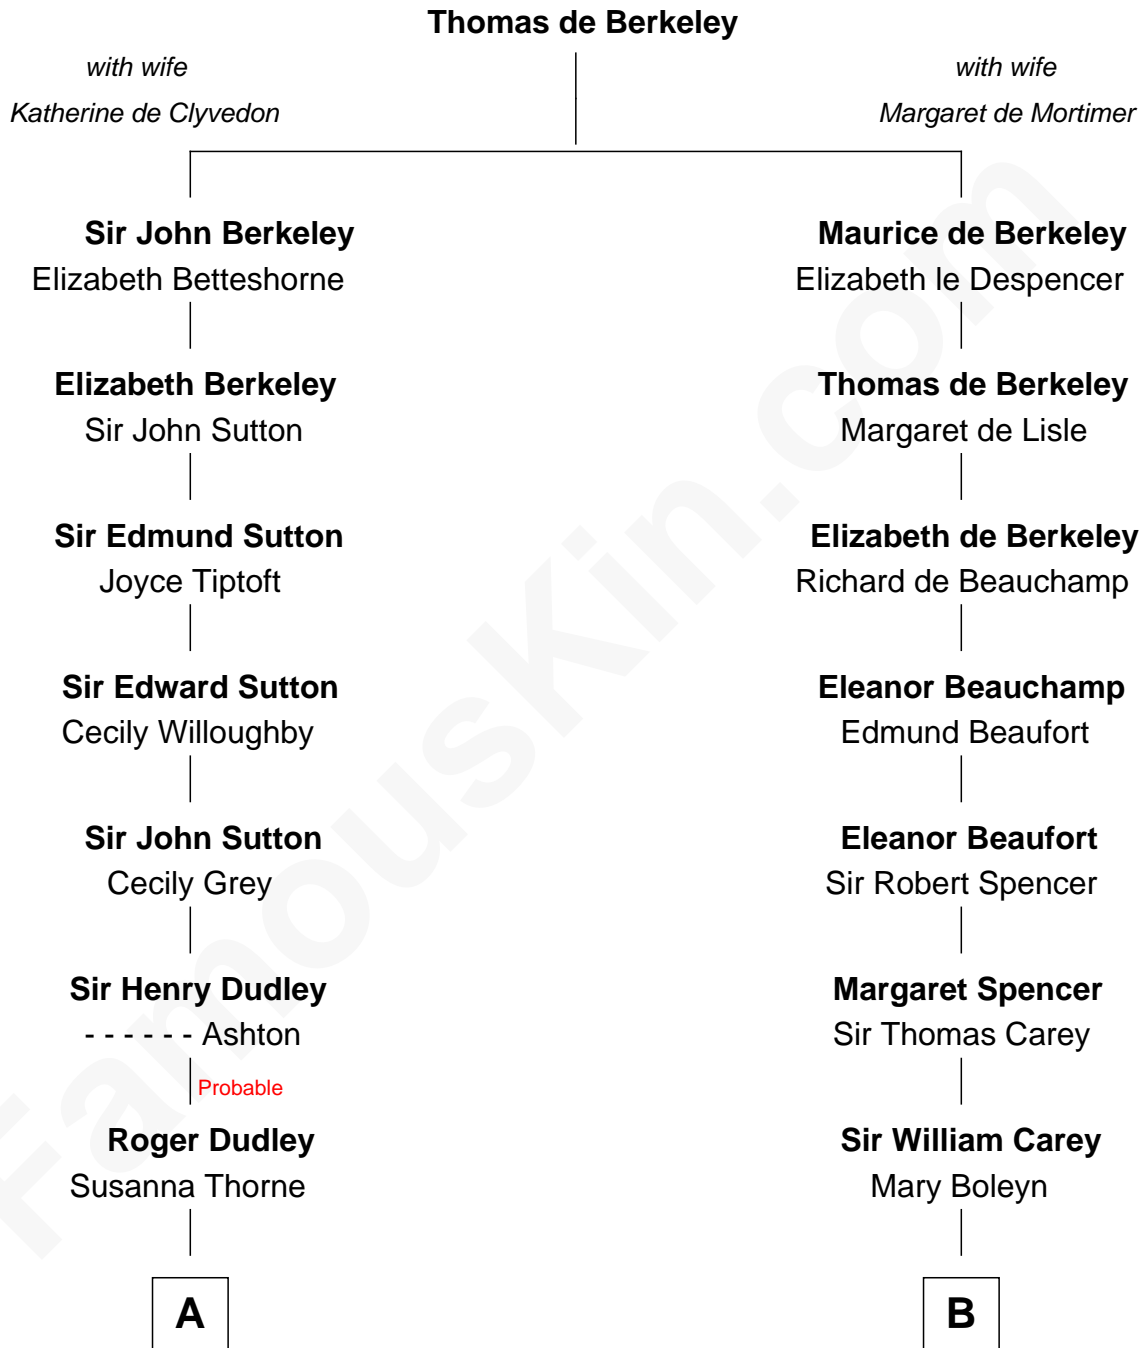

FamousKin.com

Relationship Chart of

John Kerry

68th U.S. Secretary of State

16th cousin 2 times removed of

John D. Rockefeller

Founder of the Standard Oil Company

C

|
William Avery Rockefeller

Eliza Davison

|
John D. Rockefeller

Founder of the Standard Oil Company

FamousKin.com