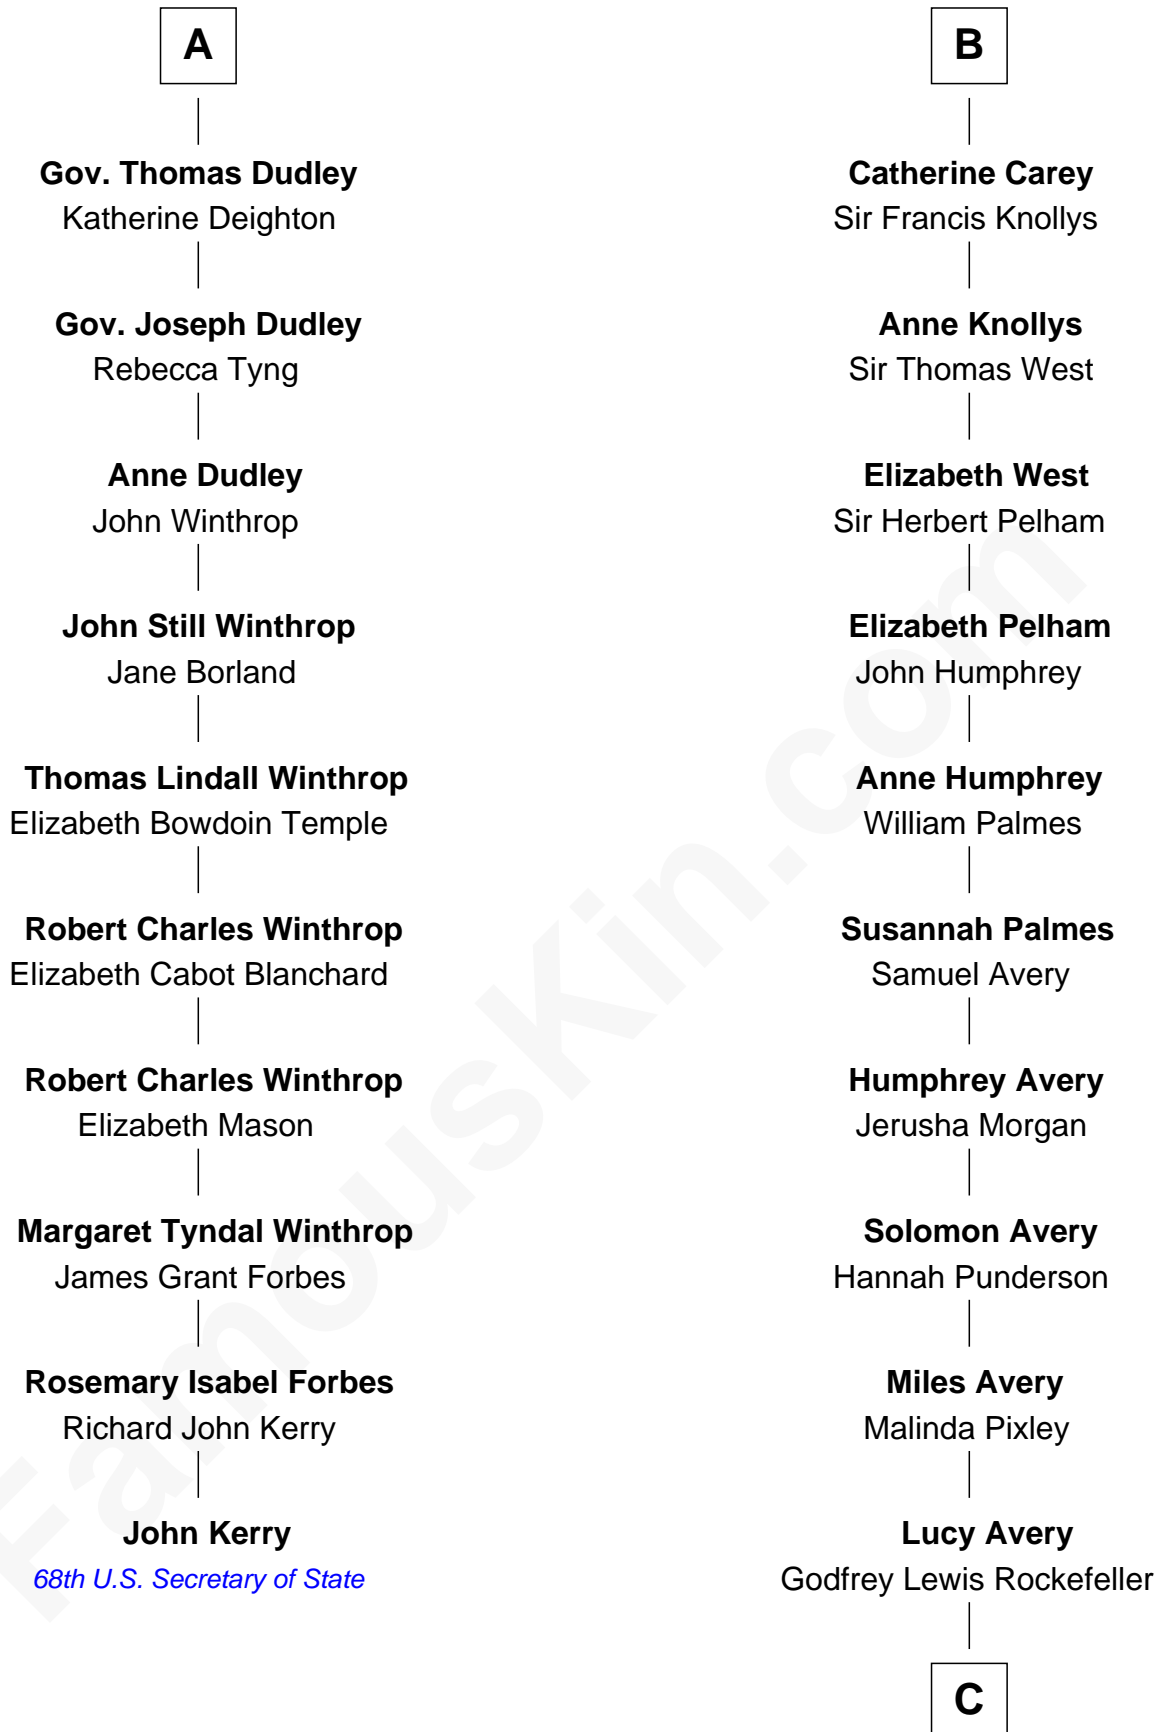

FamousKin.com

Relationship Chart of

John Kerry

68th U.S. Secretary of State

16th cousin 2 times removed of

John D. Rockefeller

Founder of the Standard Oil Company

C

|
William Avery Rockefeller

Eliza Davison

|
John D. Rockefeller

Founder of the Standard Oil Company

FamousKin.com