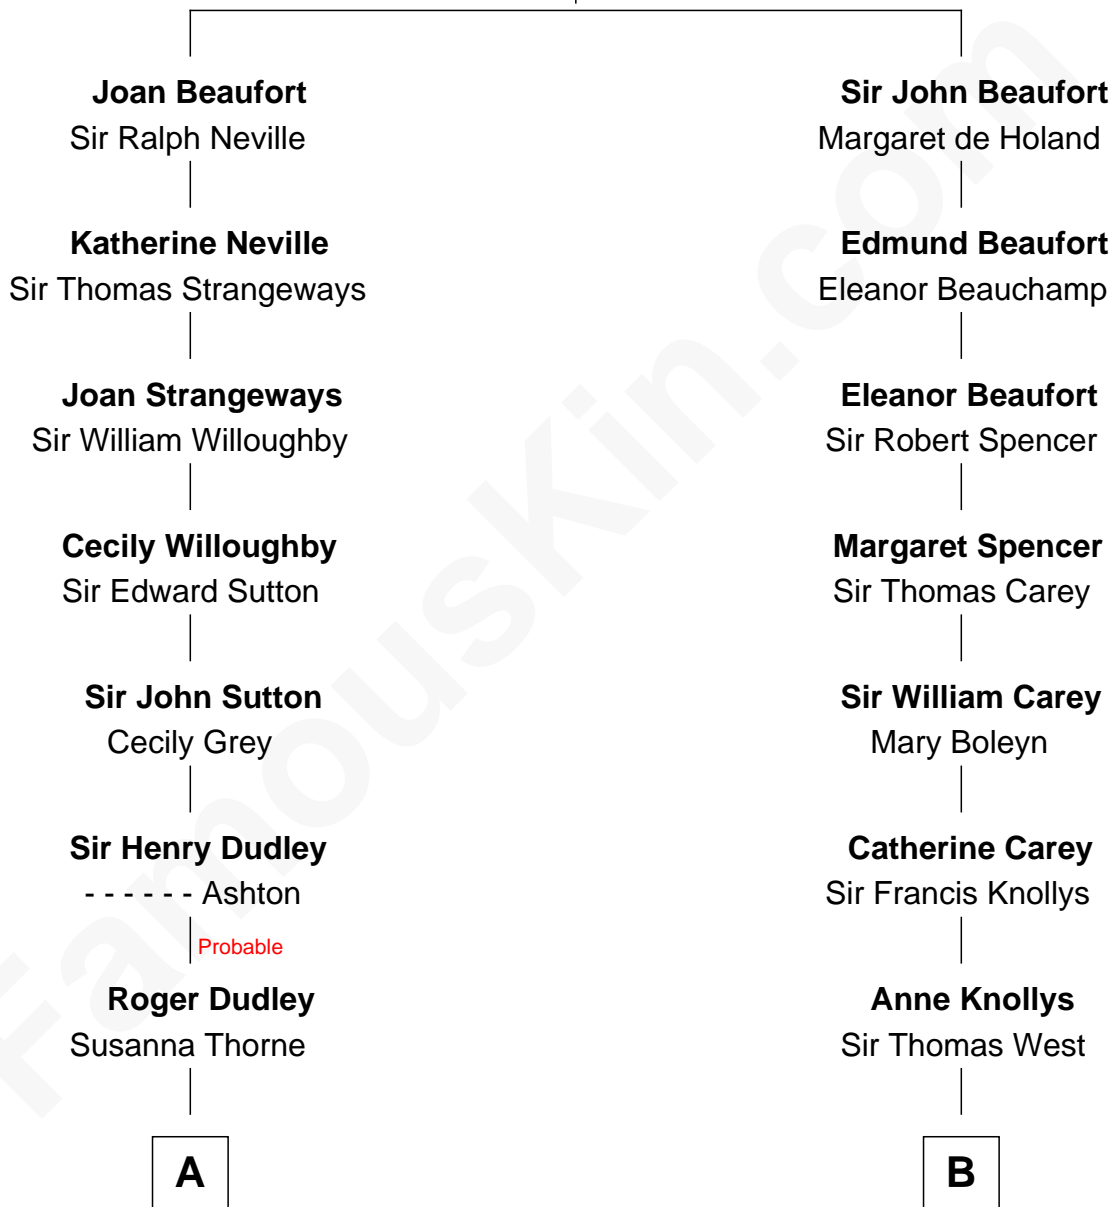

# FamousKin.com Relationship Chart of

**John Kerry**

*68th U.S. Secretary of State*

**16th cousin of**

**John D. Rockefeller**

*Founder of the Standard Oil Company*

**John of Gaunt**  
Katherine Roet

**A**

**Gov. Thomas Dudley**

Katherine Deighton

**Gov. Joseph Dudley**

Rebecca Tyng

**Anne Dudley**

John Winthrop

**John Still Winthrop**

Jane Borland

**Thomas Lindall Winthrop**

Elizabeth Bowdoin Temple

**Robert Charles Winthrop**

Elizabeth Cabot Blanchard

**Robert Charles Winthrop**

Elizabeth Mason

**Margaret Tyndal Winthrop**

James Grant Forbes