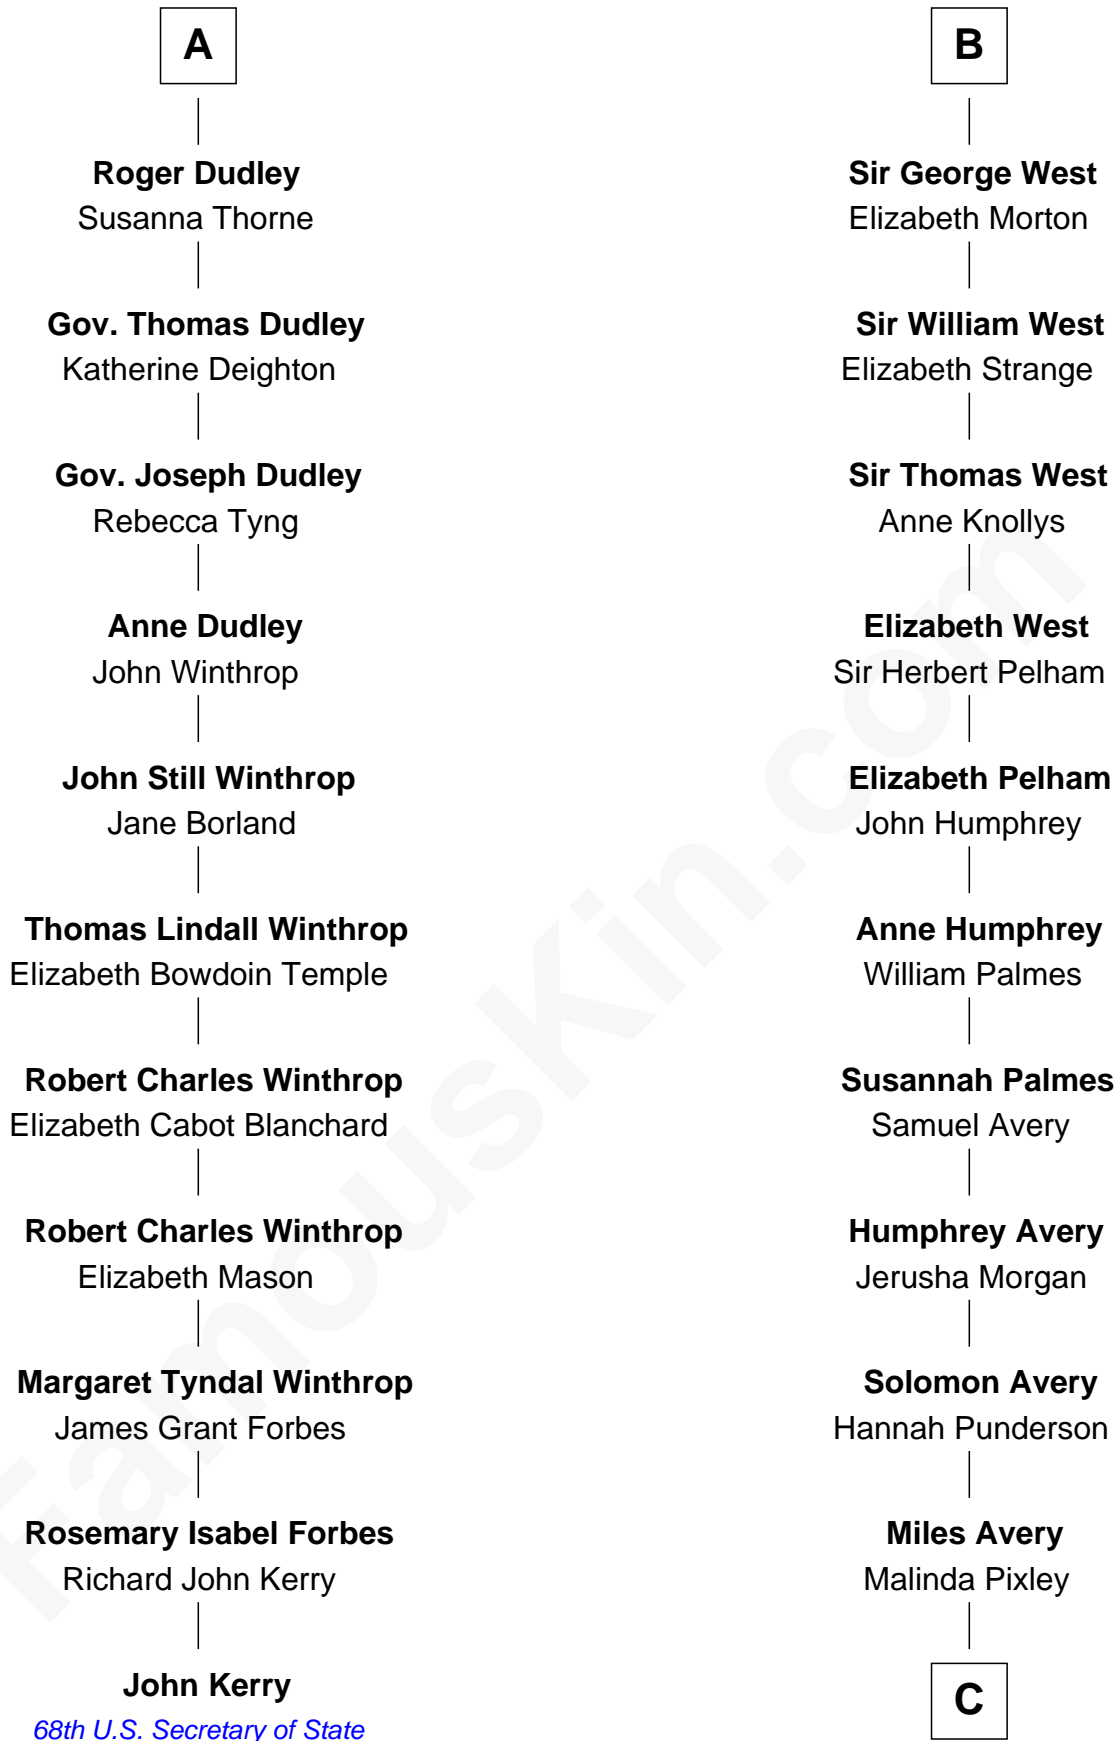

## Relationship Chart of

### John Kerry

68th U.S. Secretary of State

17th cousin 2 times removed of

### John D. Rockefeller

Founder of the Standard Oil Company

**C**

—  
**Lucy Avery**

Godfrey Lewis Rockefeller

—  
**William Avery Rockefeller**

Eliza Davison

—  
**John D. Rockefeller**