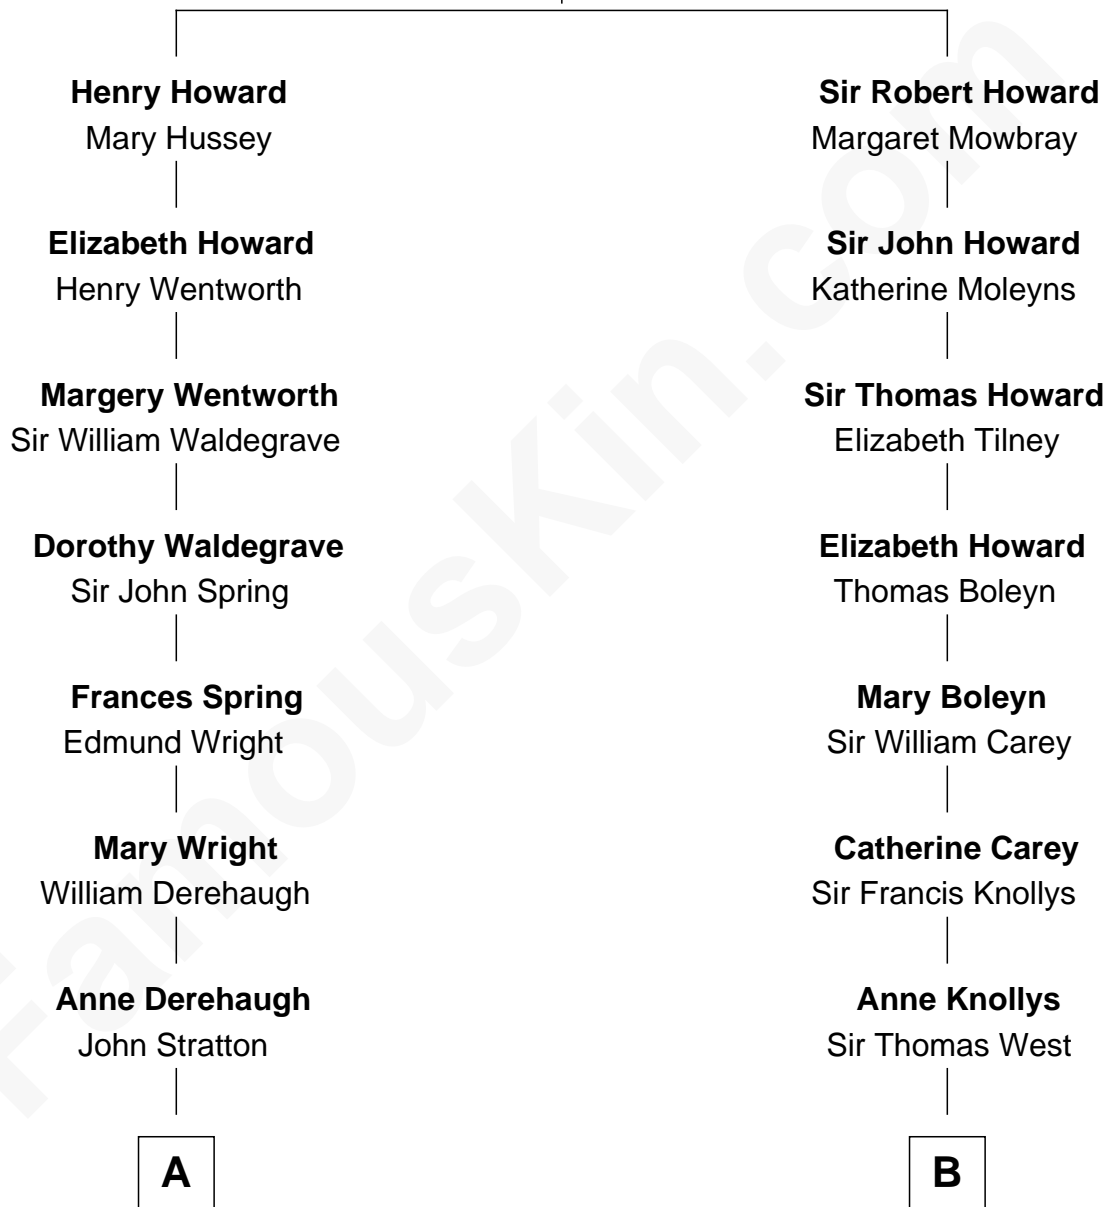

# FamousKin.com Relationship Chart of

**John Kerry**

*68th U.S. Secretary of State*

17th cousin 1 time removed of

**Nelson Rockefeller**

*41st U.S. Vice-President*

**Sir John Howard**

Alice Tendring

**C**

**John Davison Rockefeller**

Abby Greene Aldrich

**Nelson Rockefeller**

*41st U.S. Vice-President*

FamousKin.com