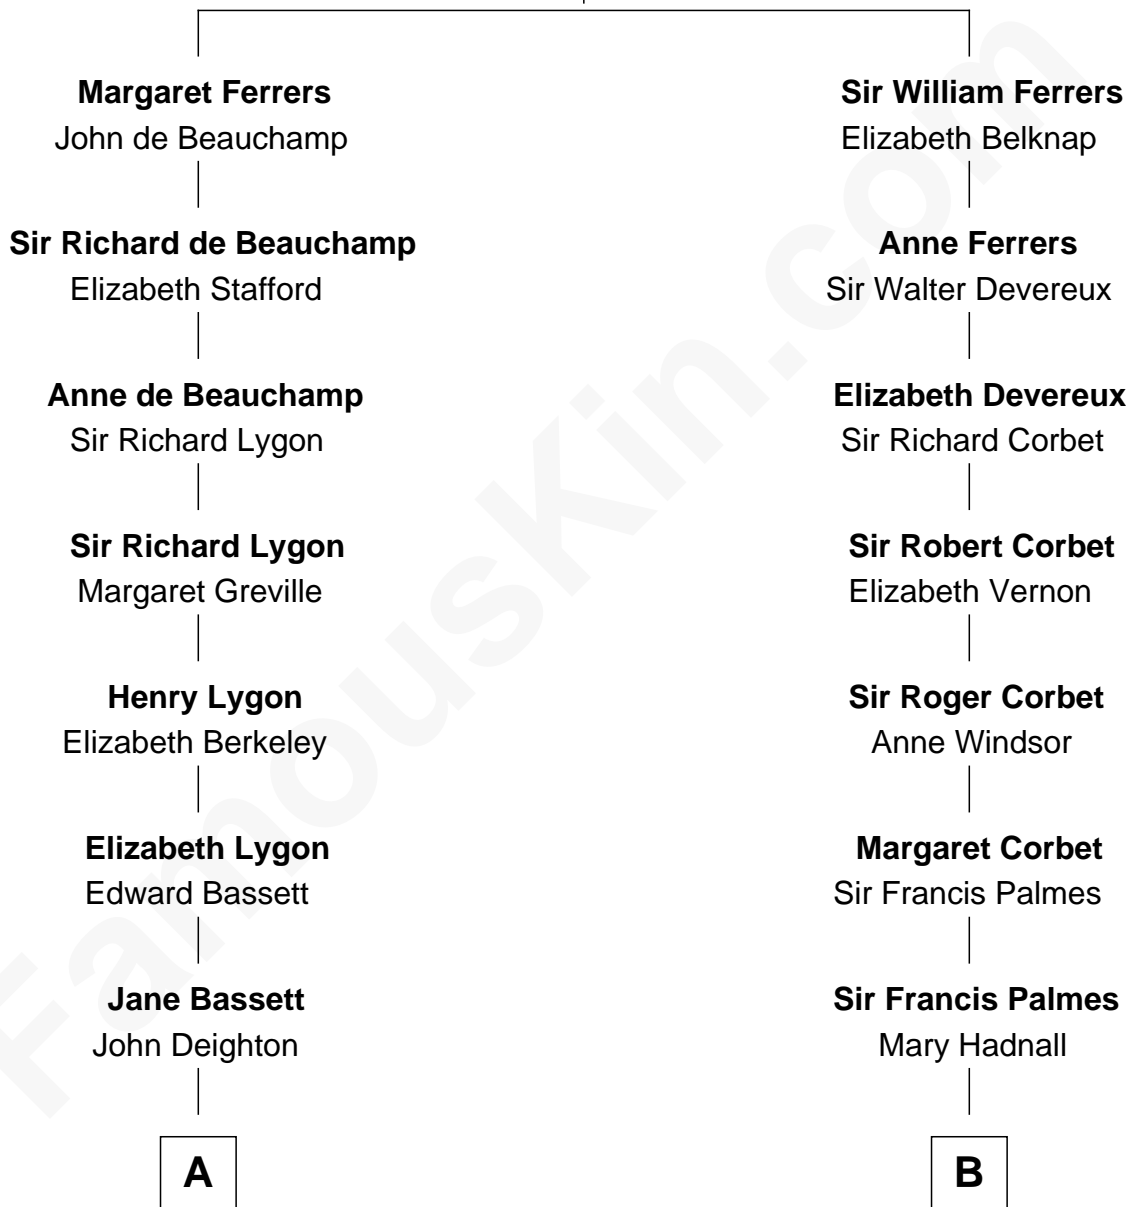

FamousKin.com

Relationship Chart of

John Kerry

68th U.S. Secretary of State

16th cousin 2 times removed of

Nelson Rockefeller

41st U.S. Vice-President

Sir Edmund Ferrers

Ellen Roche

C

John Davison Rockefeller

Abby Greene Aldrich

Nelson Rockefeller

41st U.S. Vice-President

FamousKin.com