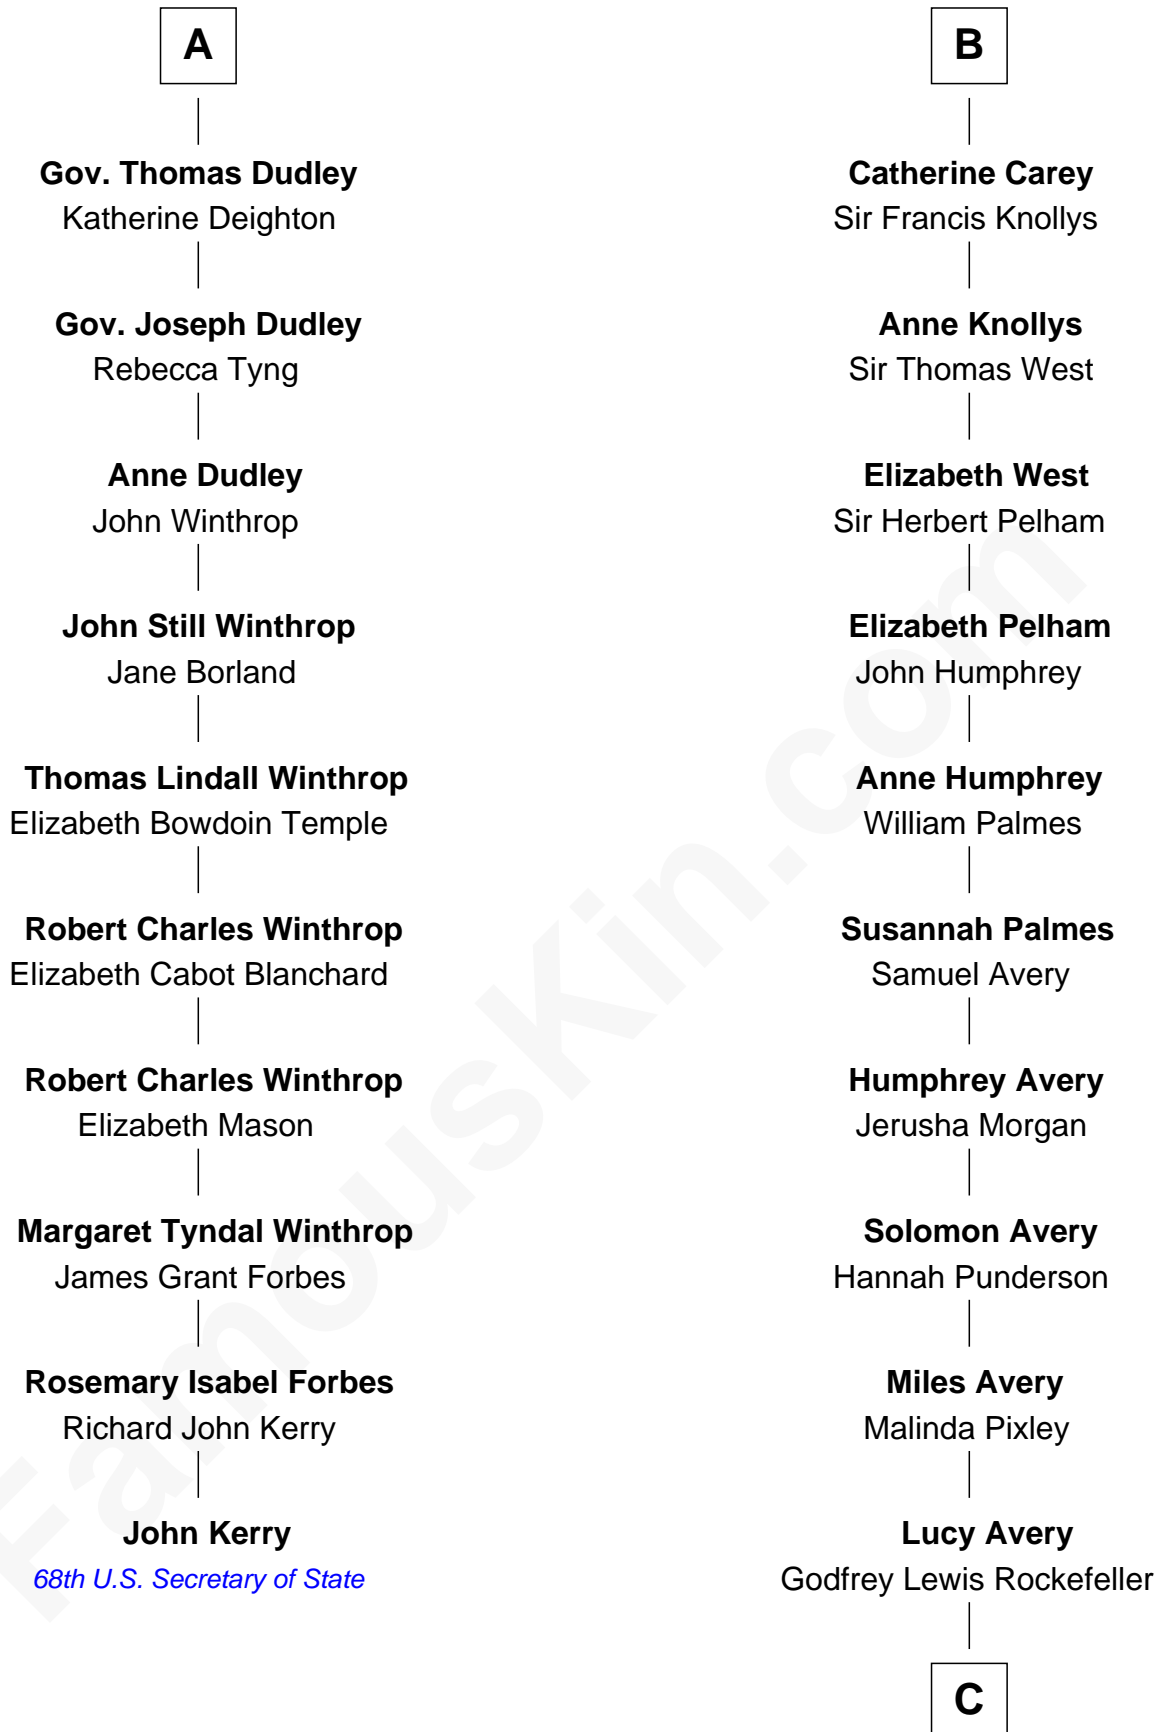

## Relationship Chart of

### John Kerry

68th U.S. Secretary of State

16th cousin 4 times removed of

**Nelson Rockefeller**

41st U.S. Vice-President

**C**

|  
**William Avery Rockefeller**

Eliza Davison

|  
**John Davison Rockefeller**

Laura Celestia Spelman

|  
**John Davison Rockefeller**

Abby Greene Aldrich

|  
**Nelson Rockefeller**

*41st U.S. Vice-President*

FamousKin.com