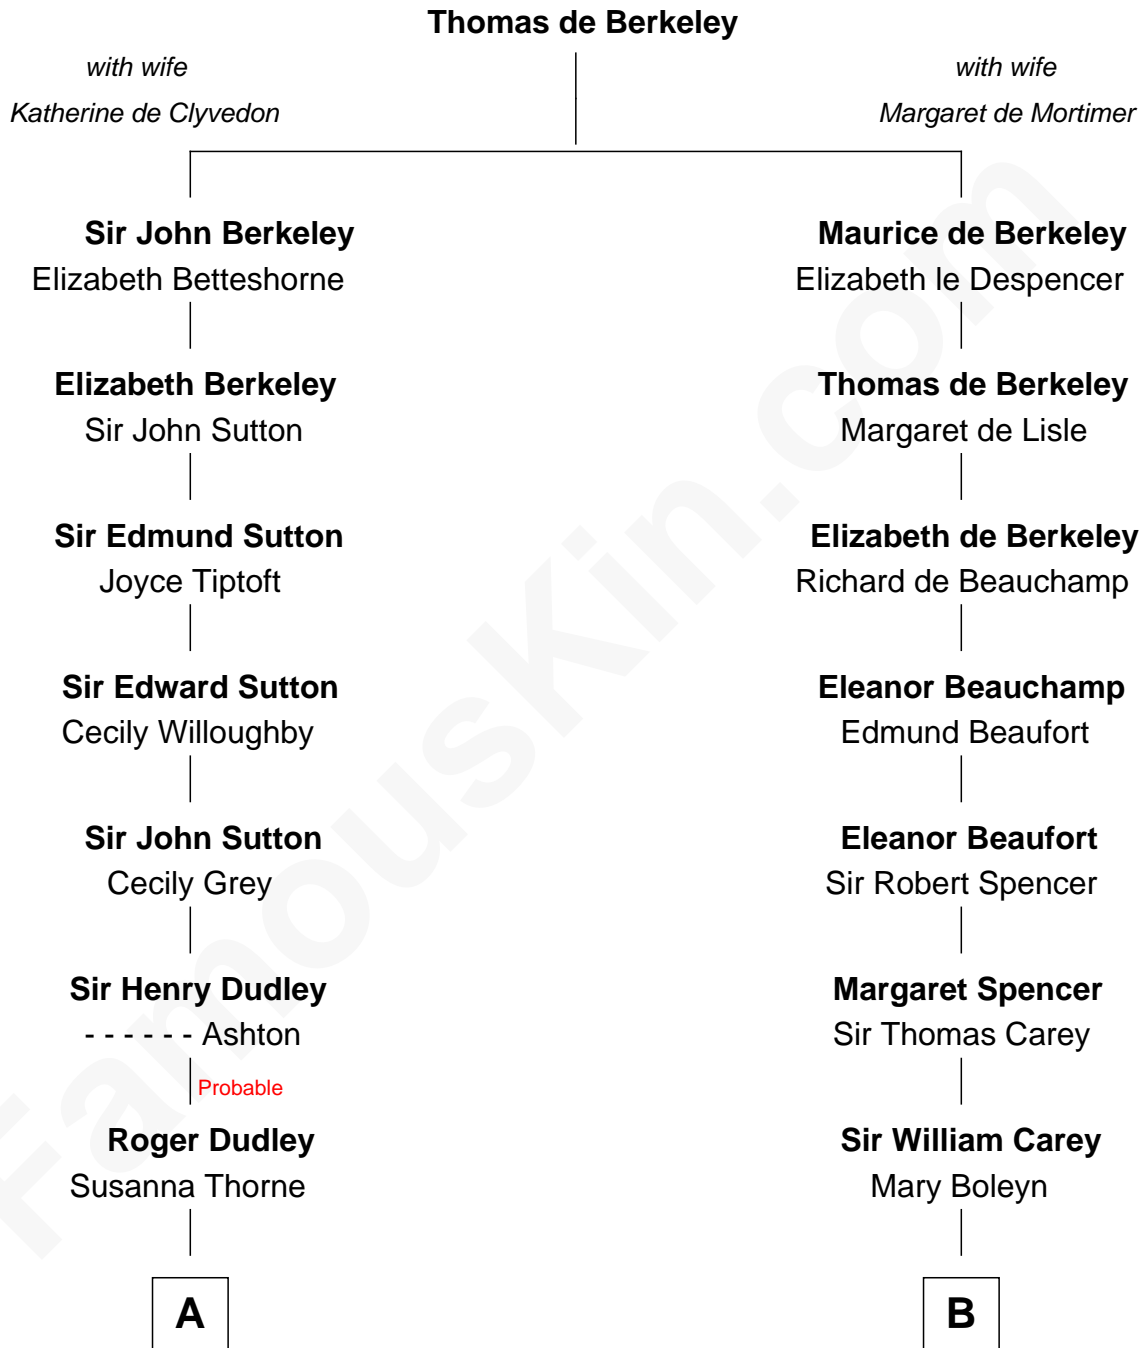

## Relationship Chart of

### John Kerry

68th U.S. Secretary of State

16th cousin 4 times removed of

**Nelson Rockefeller**

41st U.S. Vice-President

**C**

|  
**William Avery Rockefeller**

Eliza Davison

|  
**John Davison Rockefeller**

Laura Celestia Spelman

|  
**John Davison Rockefeller**

Abby Greene Aldrich

|  
**Nelson Rockefeller**

*41st U.S. Vice-President*

FamousKin.com