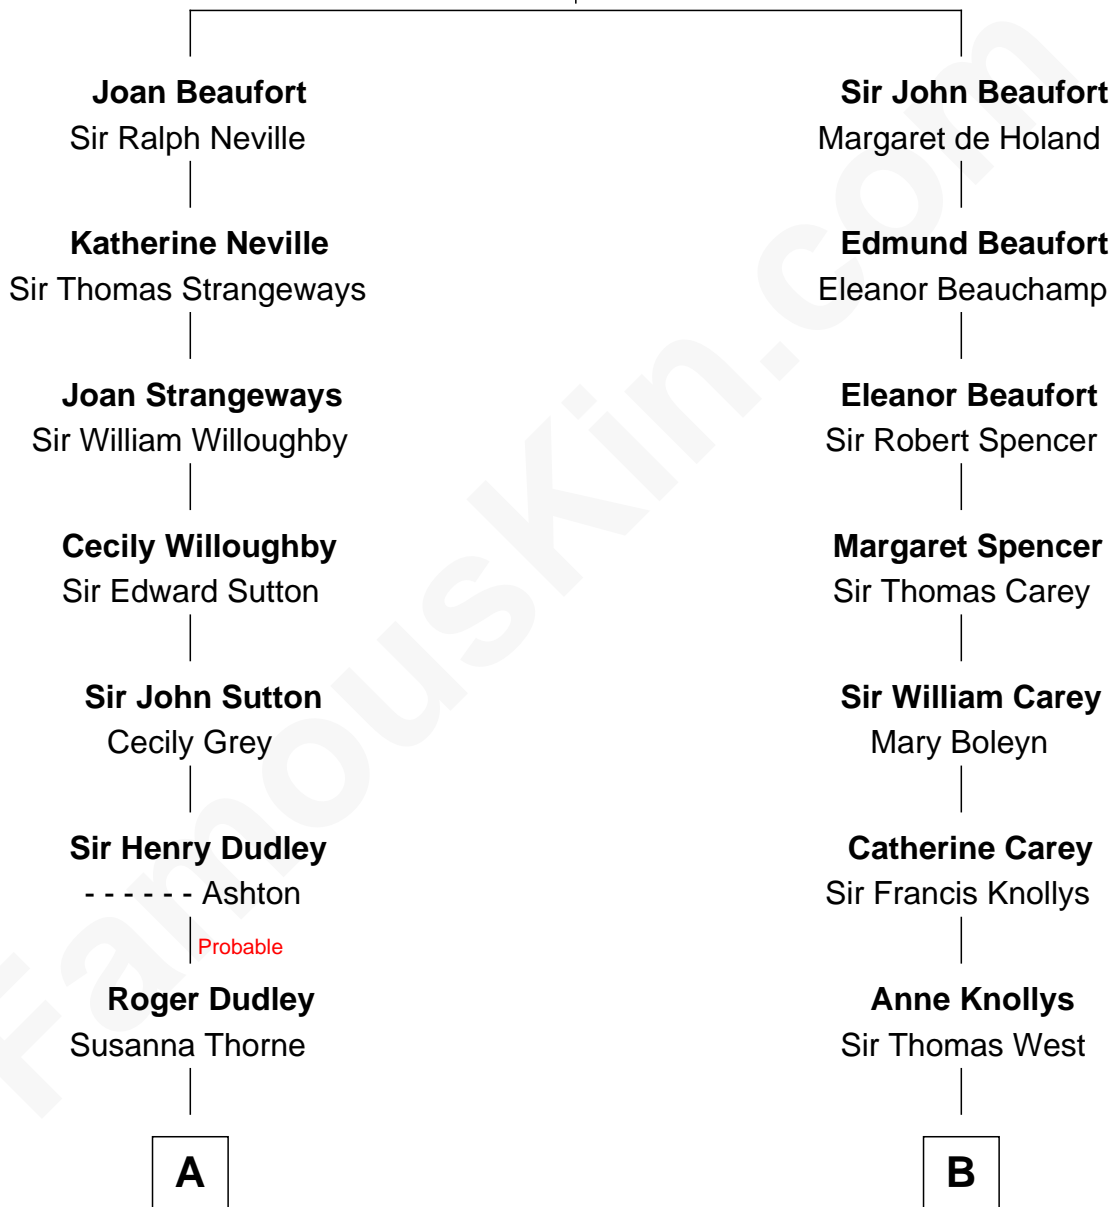

FamousKin.com

Relationship Chart of

John Kerry

68th U.S. Secretary of State

16th cousin 2 times removed of

Nelson Rockefeller

41st U.S. Vice-President

John of Gaunt

Katherine Roet

C

John Davison Rockefeller

Abby Greene Aldrich

Nelson Rockefeller

41st U.S. Vice-President

FamousKin.com