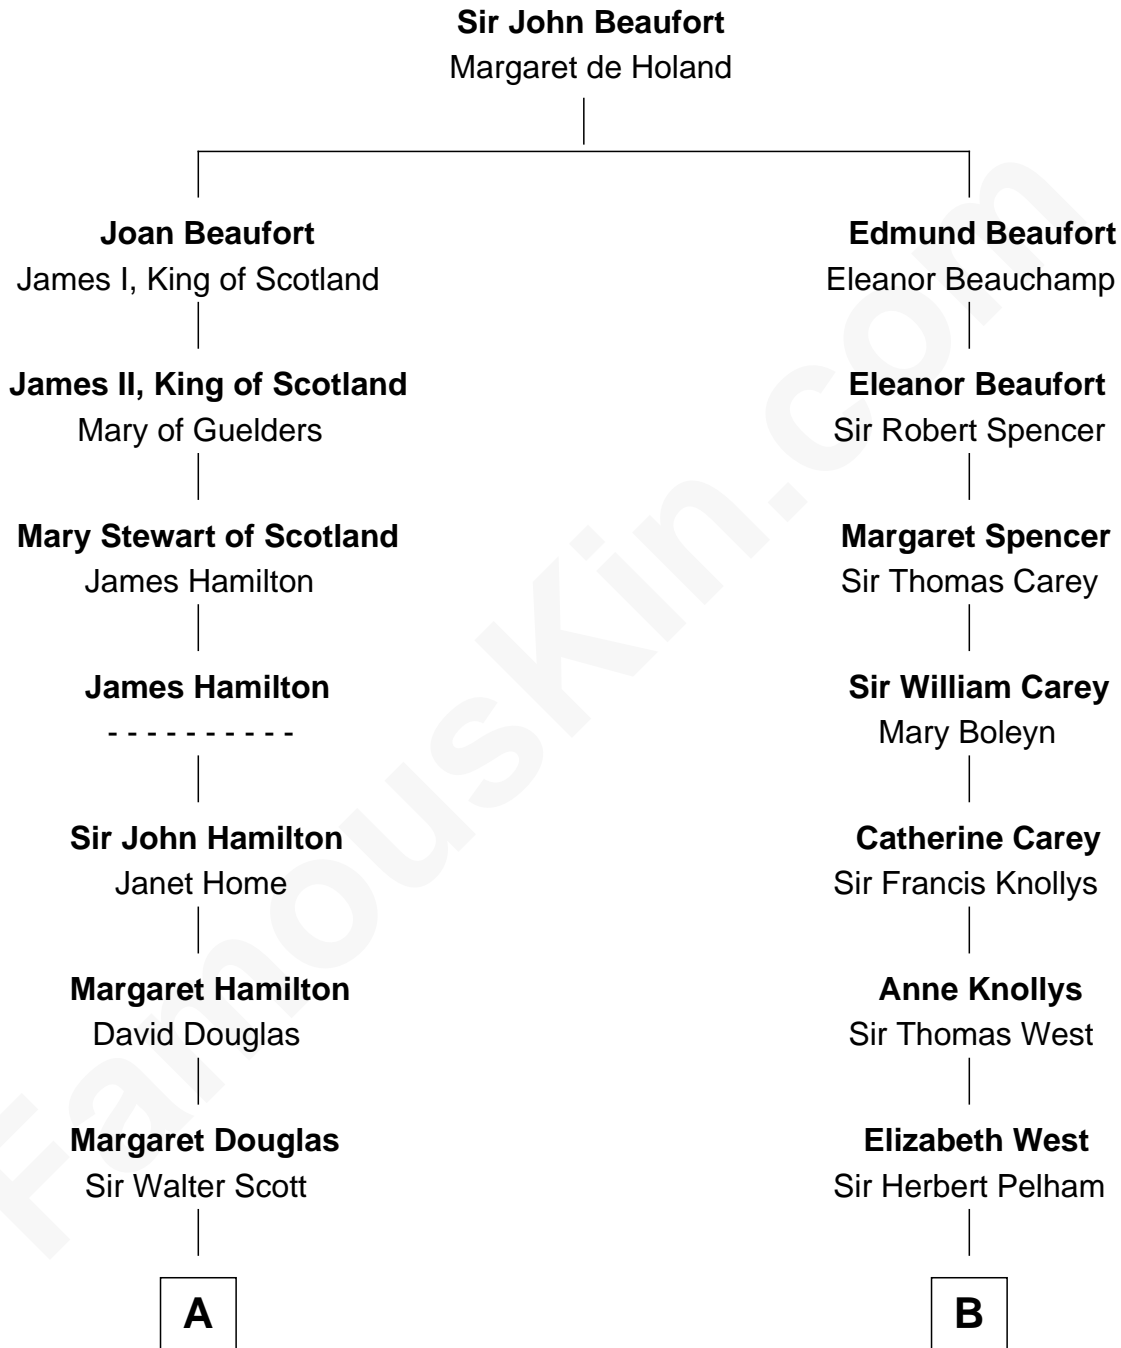

FamousKin.com

Relationship Chart of

John Kerry

68th U.S. Secretary of State

17th cousin 3 times removed of

Nelson Rockefeller

41st U.S. Vice-President

C

Francis Blackwell Forbes

Isabel Clarke

James Grant Forbes

Margaret Tyndal Winthrop

Rosemary Isabel Forbes

Richard John Kerry

John Kerry

68th U.S. Secretary of State