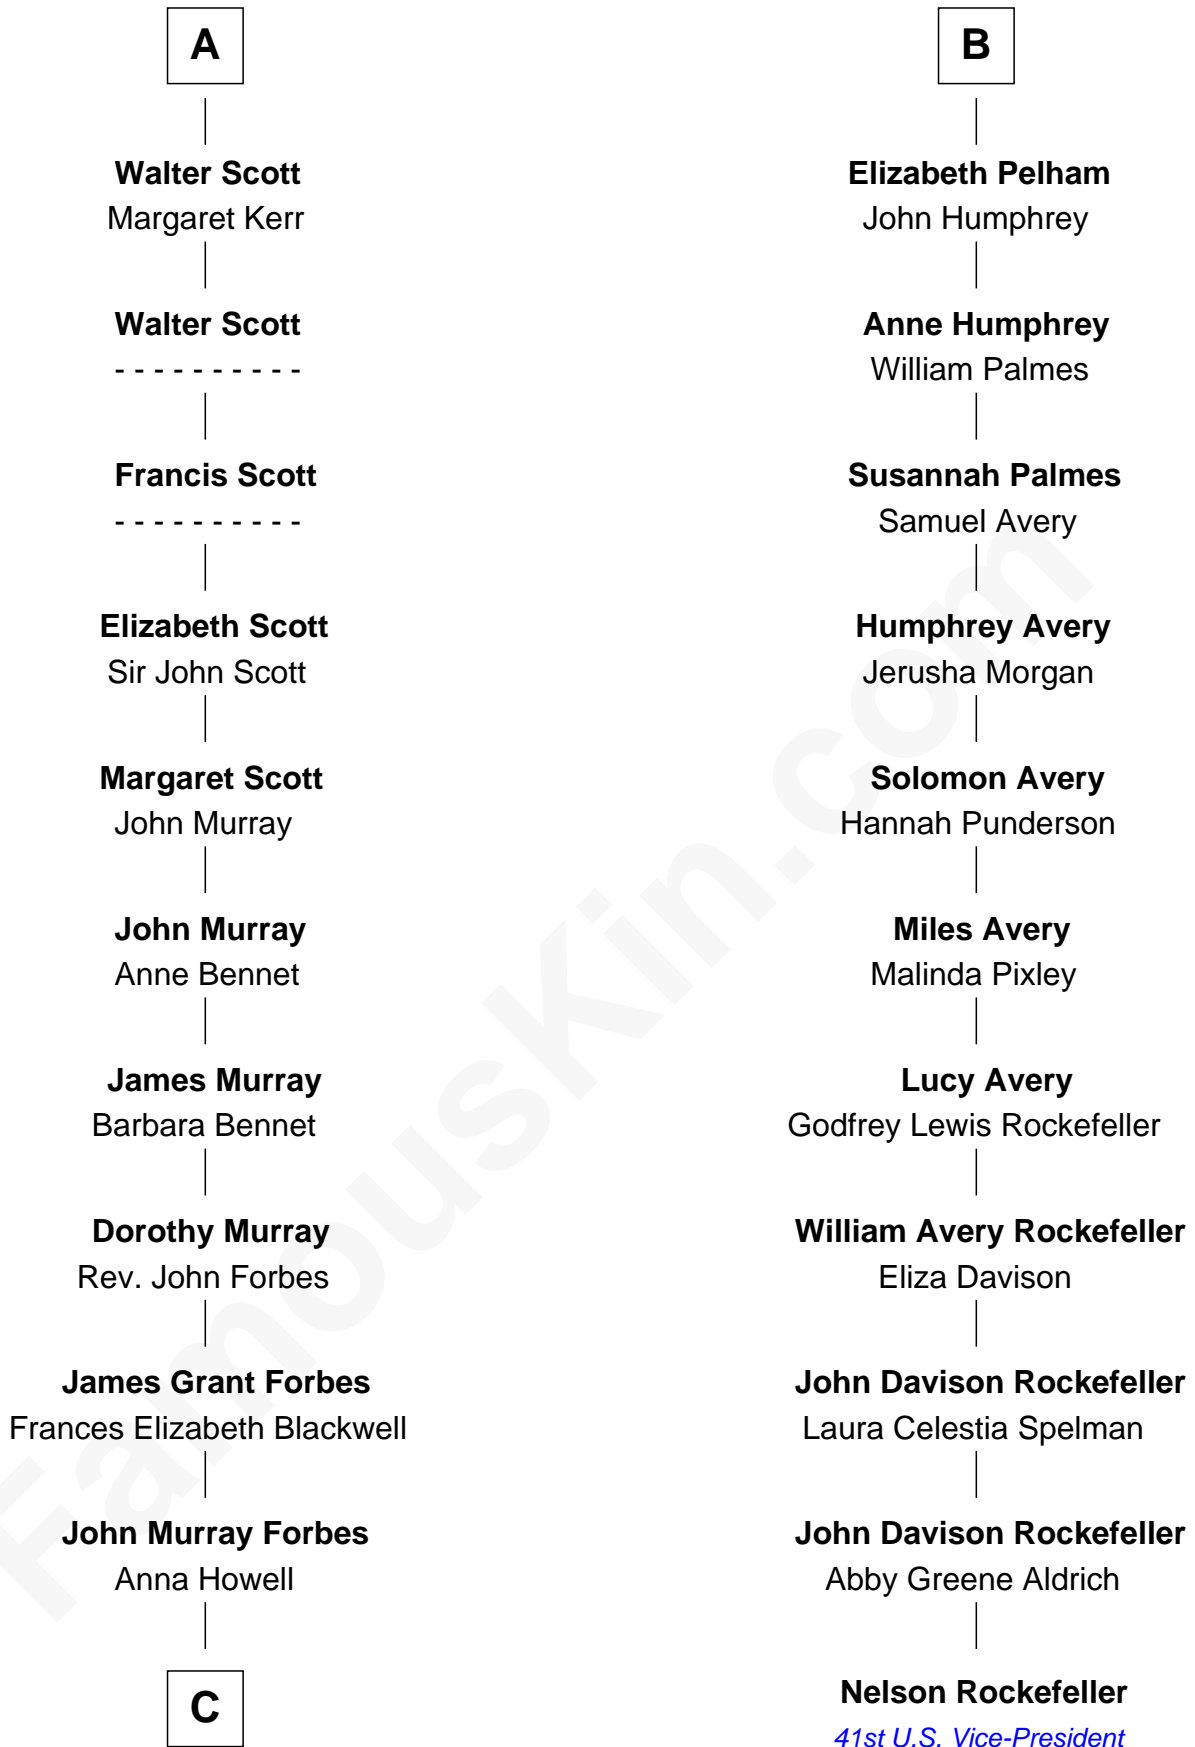

FamousKin.com

Relationship Chart of

John Kerry

68th U.S. Secretary of State

17th cousin 3 times removed of

Nelson Rockefeller

41st U.S. Vice-President

C

Francis Blackwell Forbes

Isabel Clarke

James Grant Forbes

Margaret Tyndal Winthrop

Rosemary Isabel Forbes

Richard John Kerry

John Kerry

68th U.S. Secretary of State