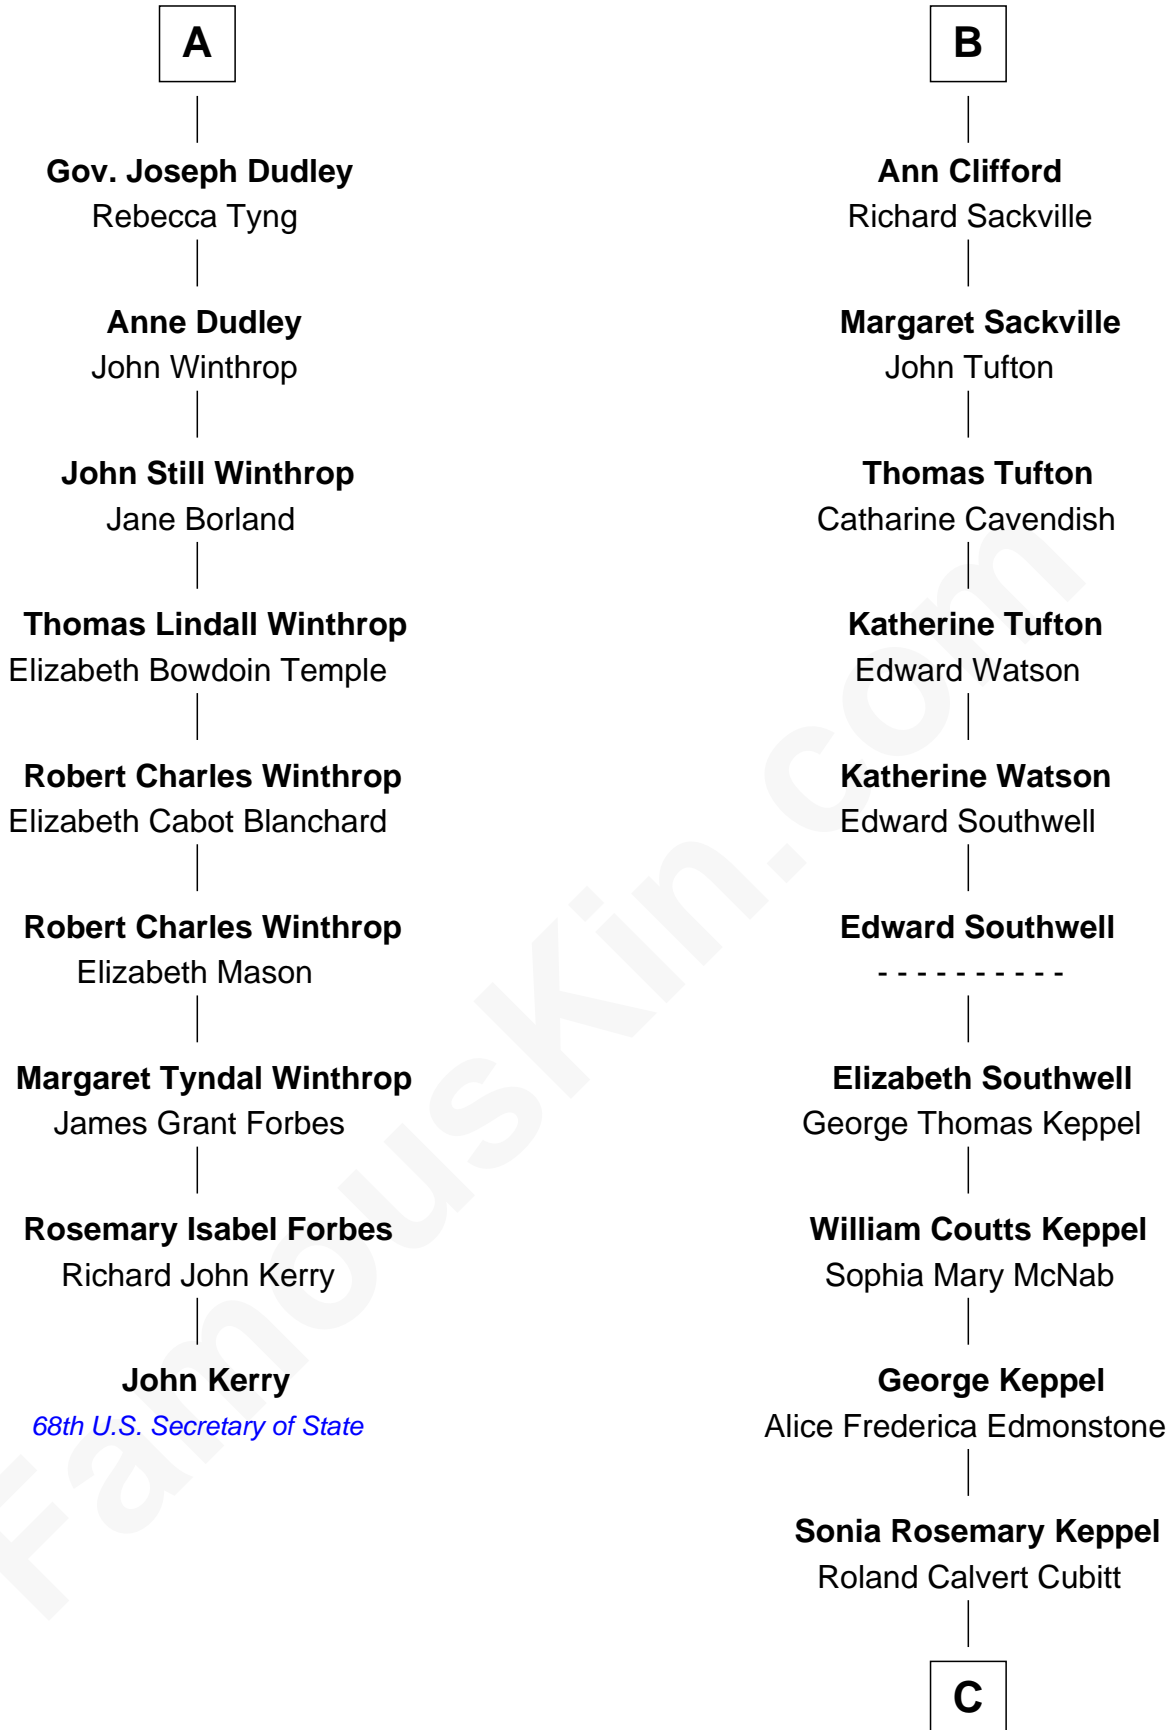

FamousKin.com

Relationship Chart of

John Kerry

68th U.S. Secretary of State

15th cousin 3 times removed of

Camilla Parker Bowles

Queen Consort of the United Kingdom

C

Rosalind Maud Cubitt
Bruce Middleton Hope Shand

Camilla Parker Bowles
Queen Consort

FamousKin.com