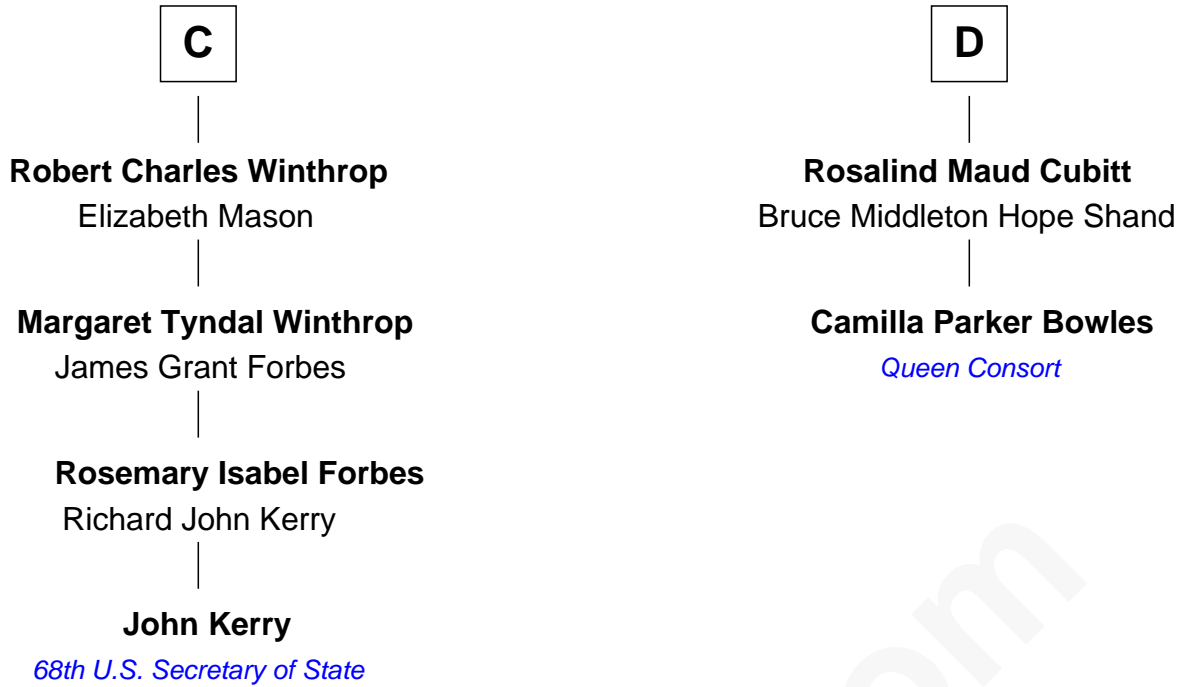

FamousKin.com Relationship Chart of John Kerry

68th U.S. Secretary of State

18th cousin 2 times removed of

Camilla Parker Bowles

Queen Consort of the United Kingdom

Sir Hugh de Stafford
Philippa de Beauchamp

Katherine de Stafford

Michael de la Pole

Isabel de la Pole

Thomas Morley

Anne Morley

Sir John Hastings

Elizabeth Hastings

Sir Robert Hildyard

Sir Piers Hildyard

Joan de la See

Isabel Hildyard

Ralph Legard

Joan Ledgard

Richard Skepper

A

Margaret de Stafford

Elizabeth Talbot

Anne Dacre

Henry Clifford

Sir George Clifford

Margaret Russell

B

Camilla Parker Bowles photo by [Agência Brasil](#) [\(CC BY 3.0 BRAZIL\)](#)