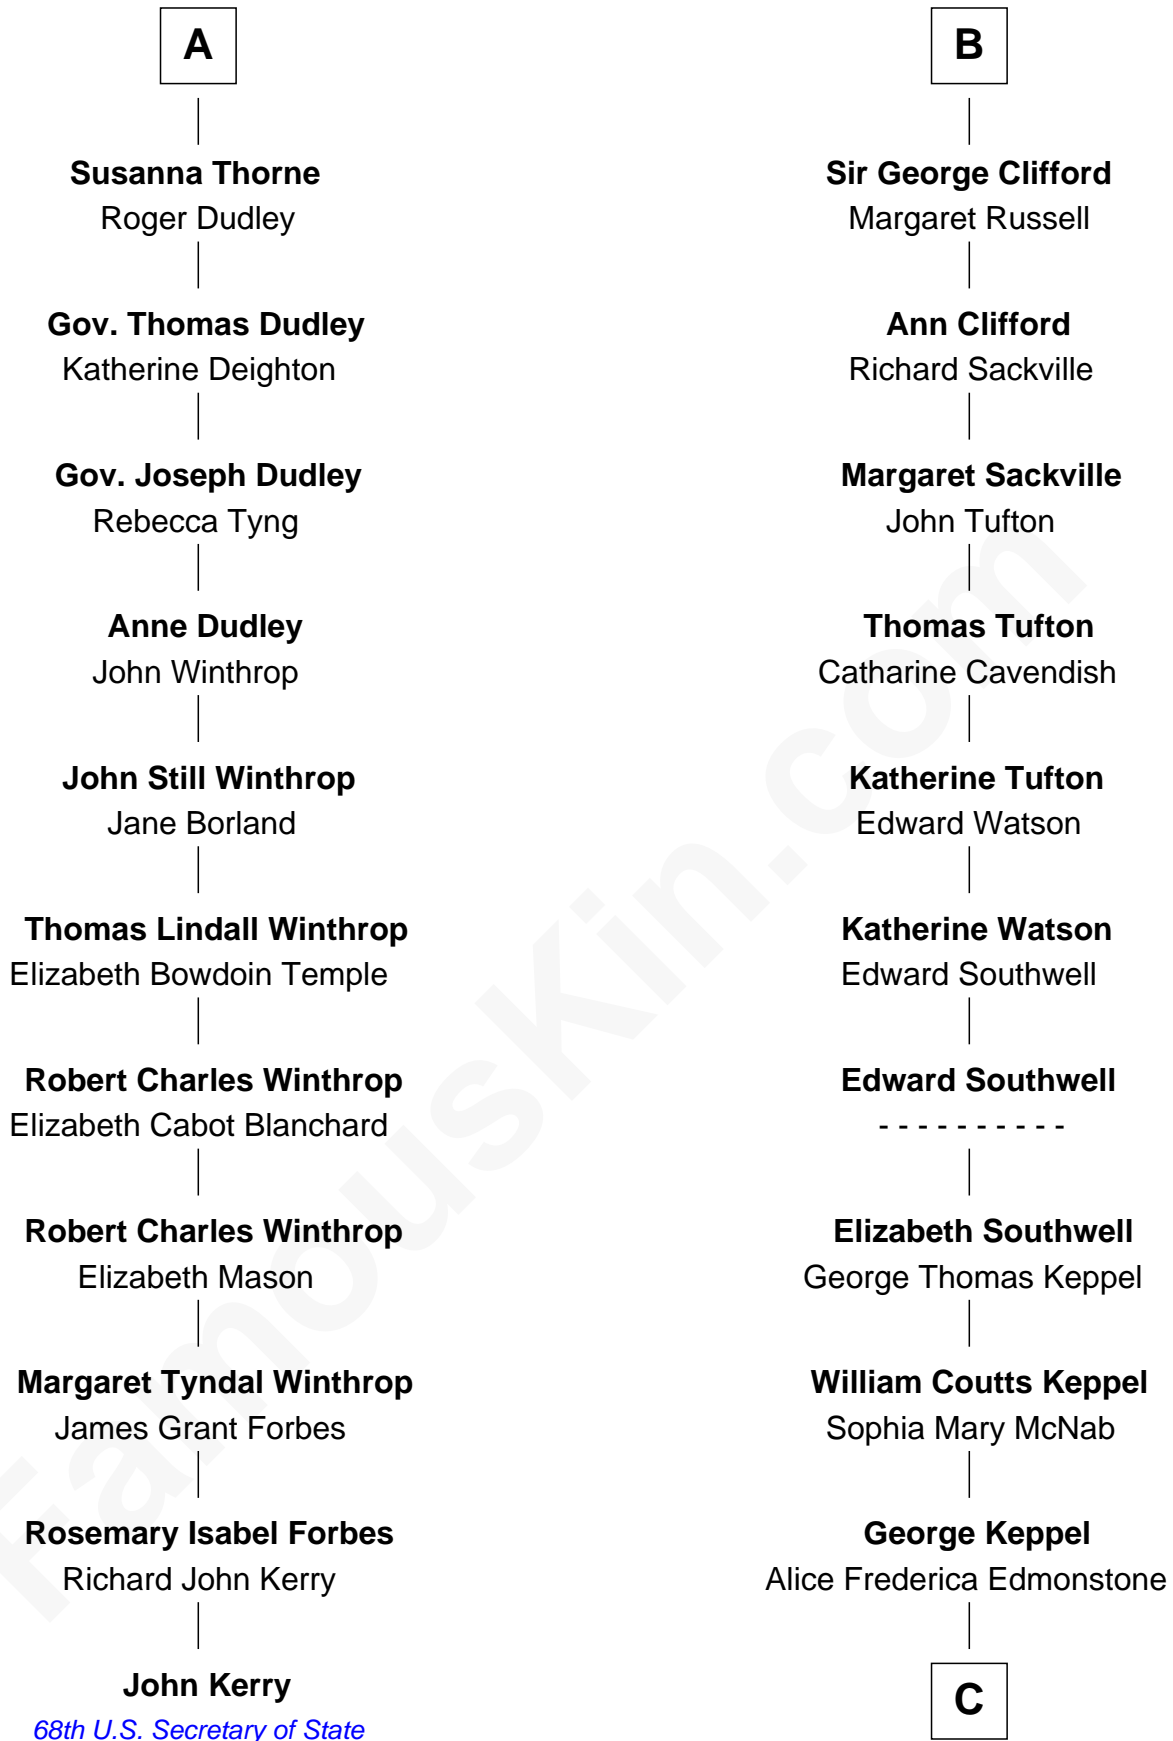

FamousKin.com

Relationship Chart of

John Kerry

68th U.S. Secretary of State

17th cousin 2 times removed of

Camilla Parker Bowles

Queen Consort of the United Kingdom

Avice Marmion

Sir John Grey

C

—
Sonia Rosemary Keppel

Roland Calvert Cubitt

—
Rosalind Maud Cubitt

Bruce Middleton Hope Shand

—
Camilla Parker Bowles

Queen Consort