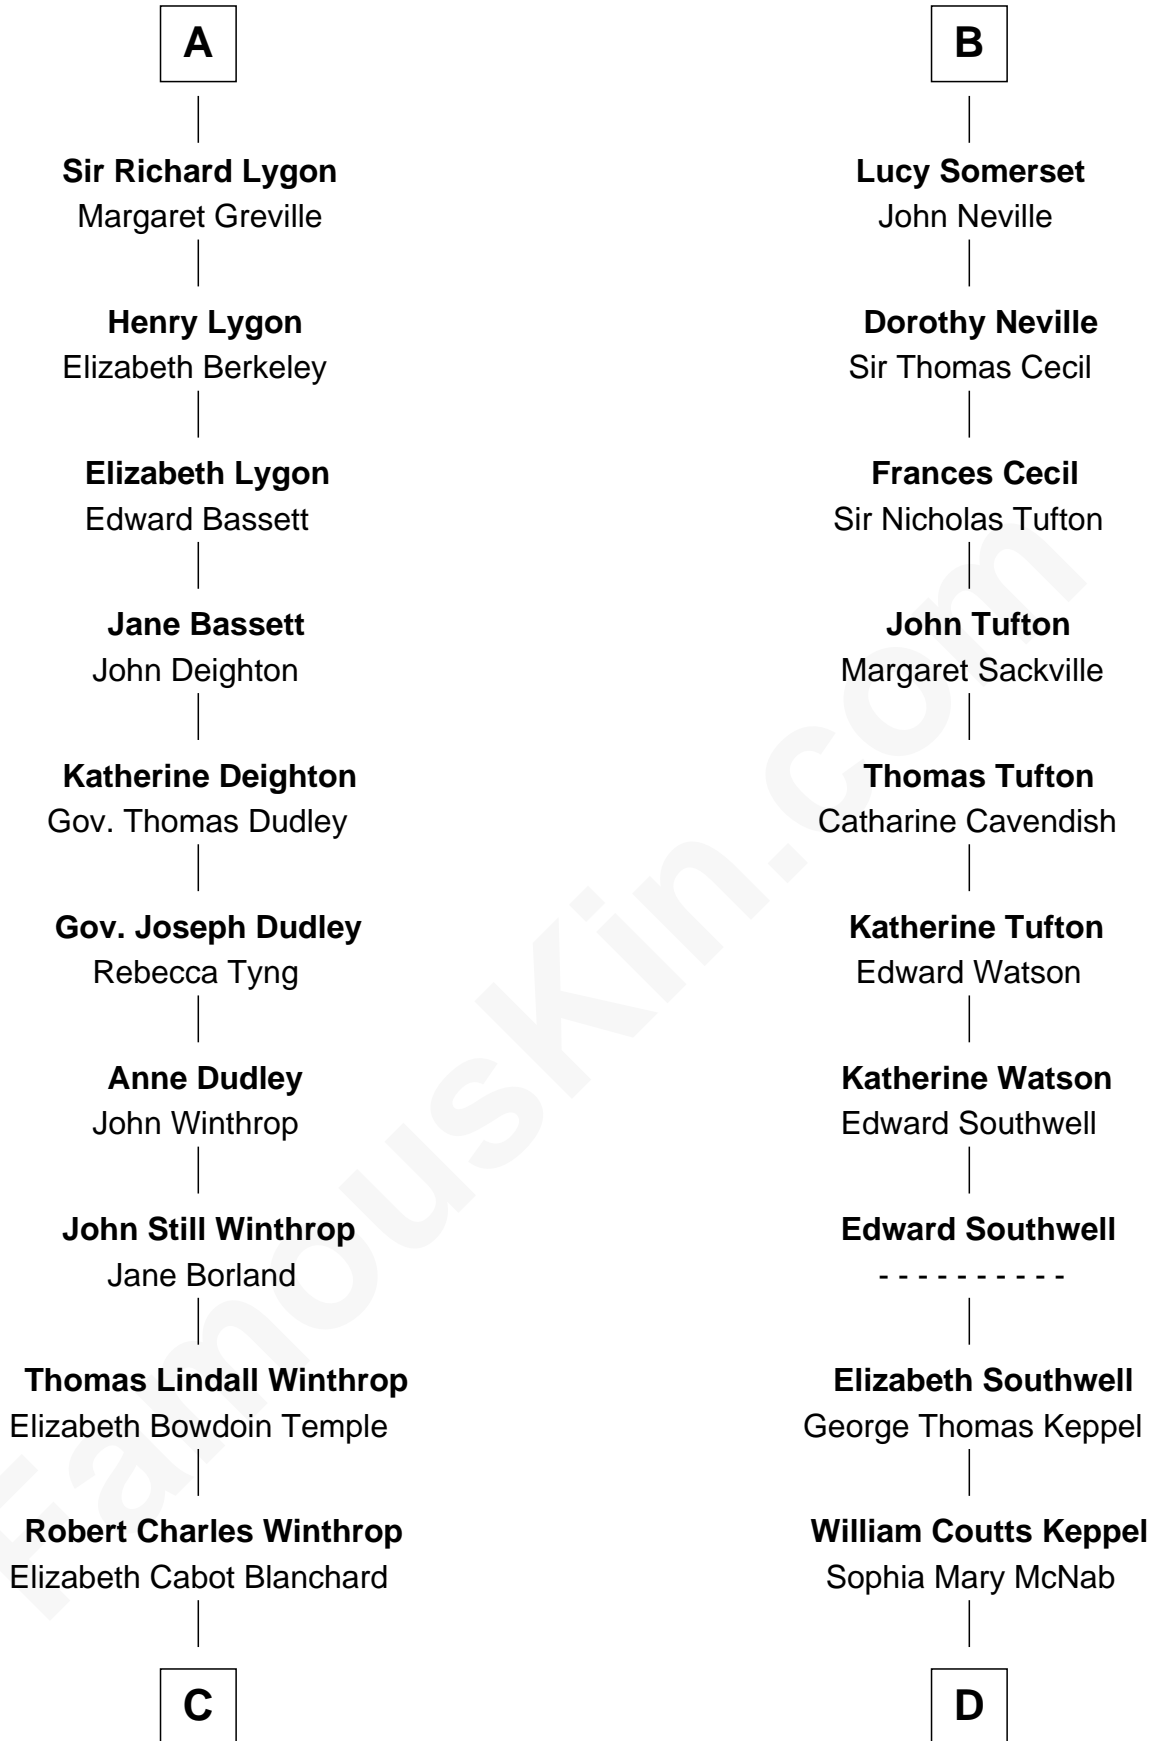

# FamousKin.com Relationship Chart of

**John Kerry**

*68th U.S. Secretary of State*

**20th cousin of**

**Camilla Parker Bowles**

*Queen Consort of the United Kingdom*

Camilla Parker Bowles photo by [Agência Brasil](#) [\(CC BY 3.0 BRAZIL\)](#)