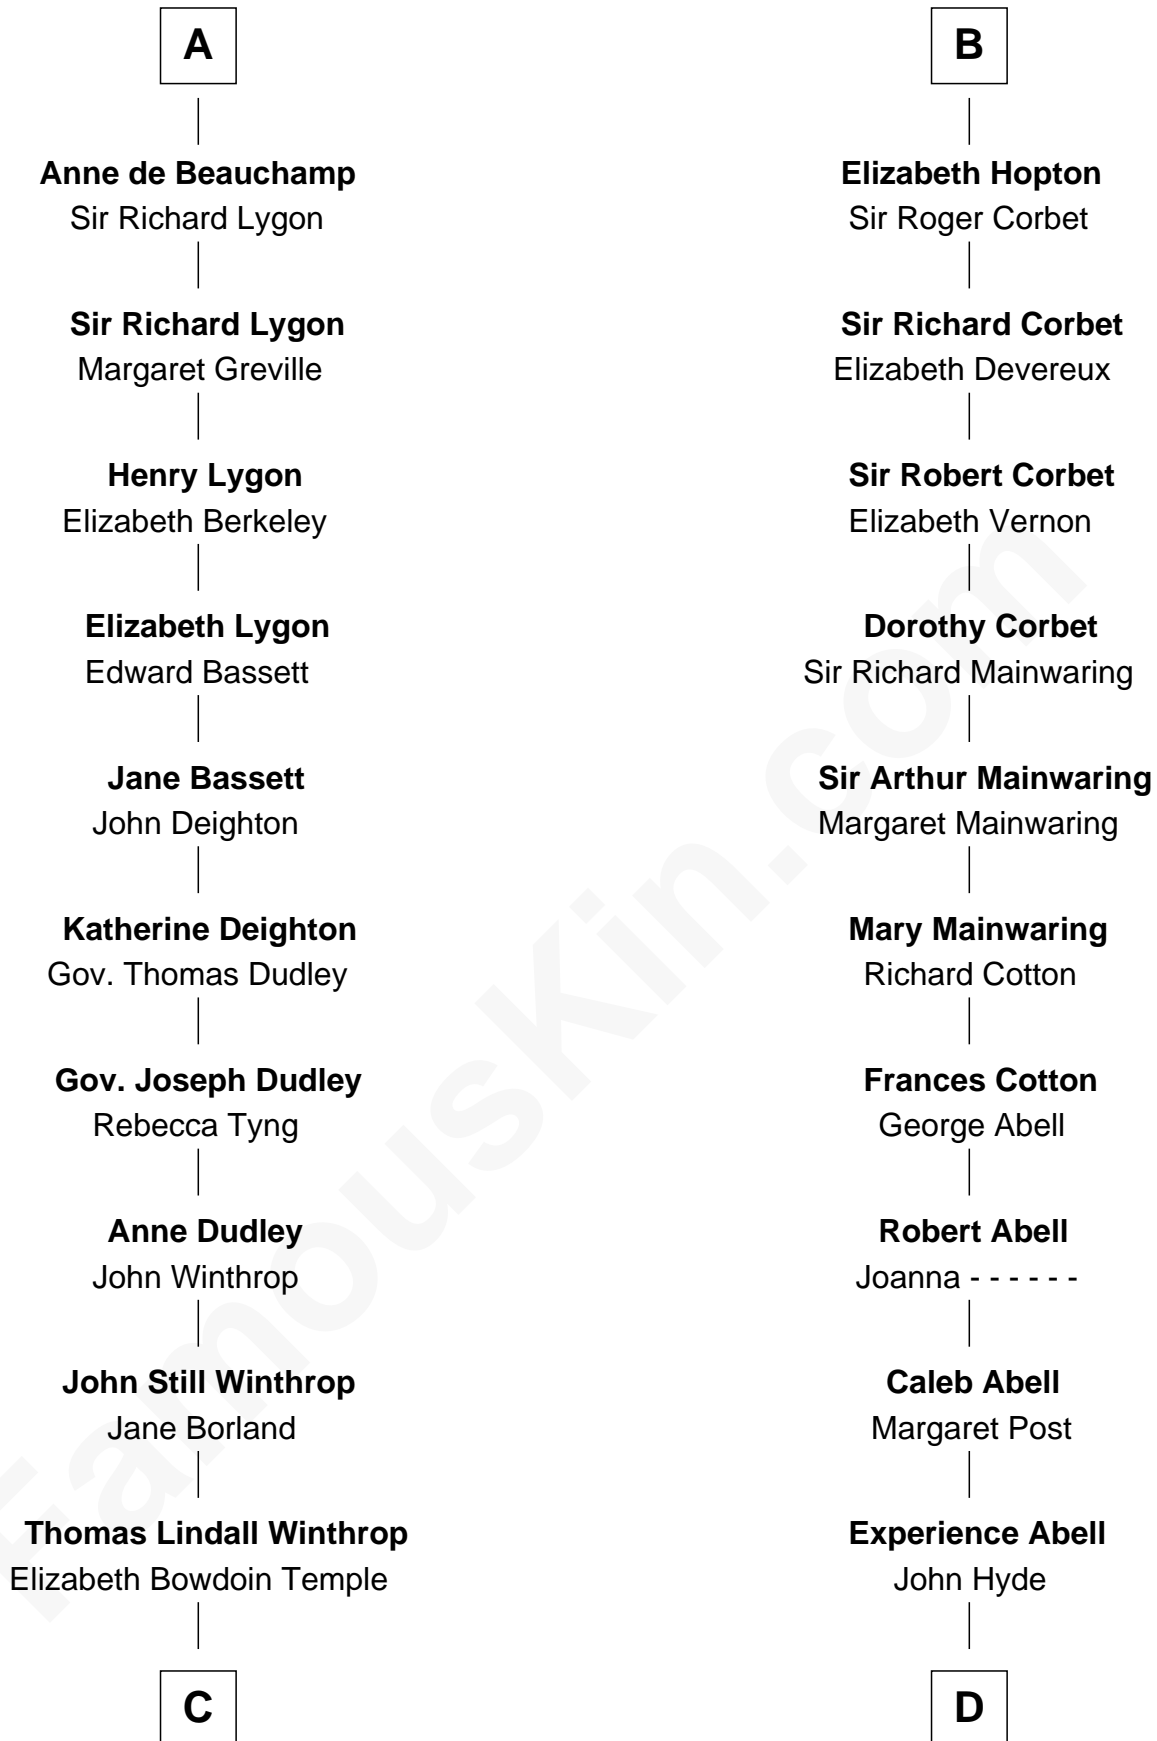

FamousKin.com Relationship Chart of

John Kerry

68th U.S. Secretary of State

21st cousin of

Grover Cleveland

22nd and 24th U.S. President

John de Botetourte

Maud FitzThomas

C

Robert Charles Winthrop
Elizabeth Cabot Blanchard

Robert Charles Winthrop
Elizabeth Mason

Margaret Tyndal Winthrop
James Grant Forbes

Rosemary Isabel Forbes
Richard John Kerry

John Kerry
68th U.S. Secretary of State