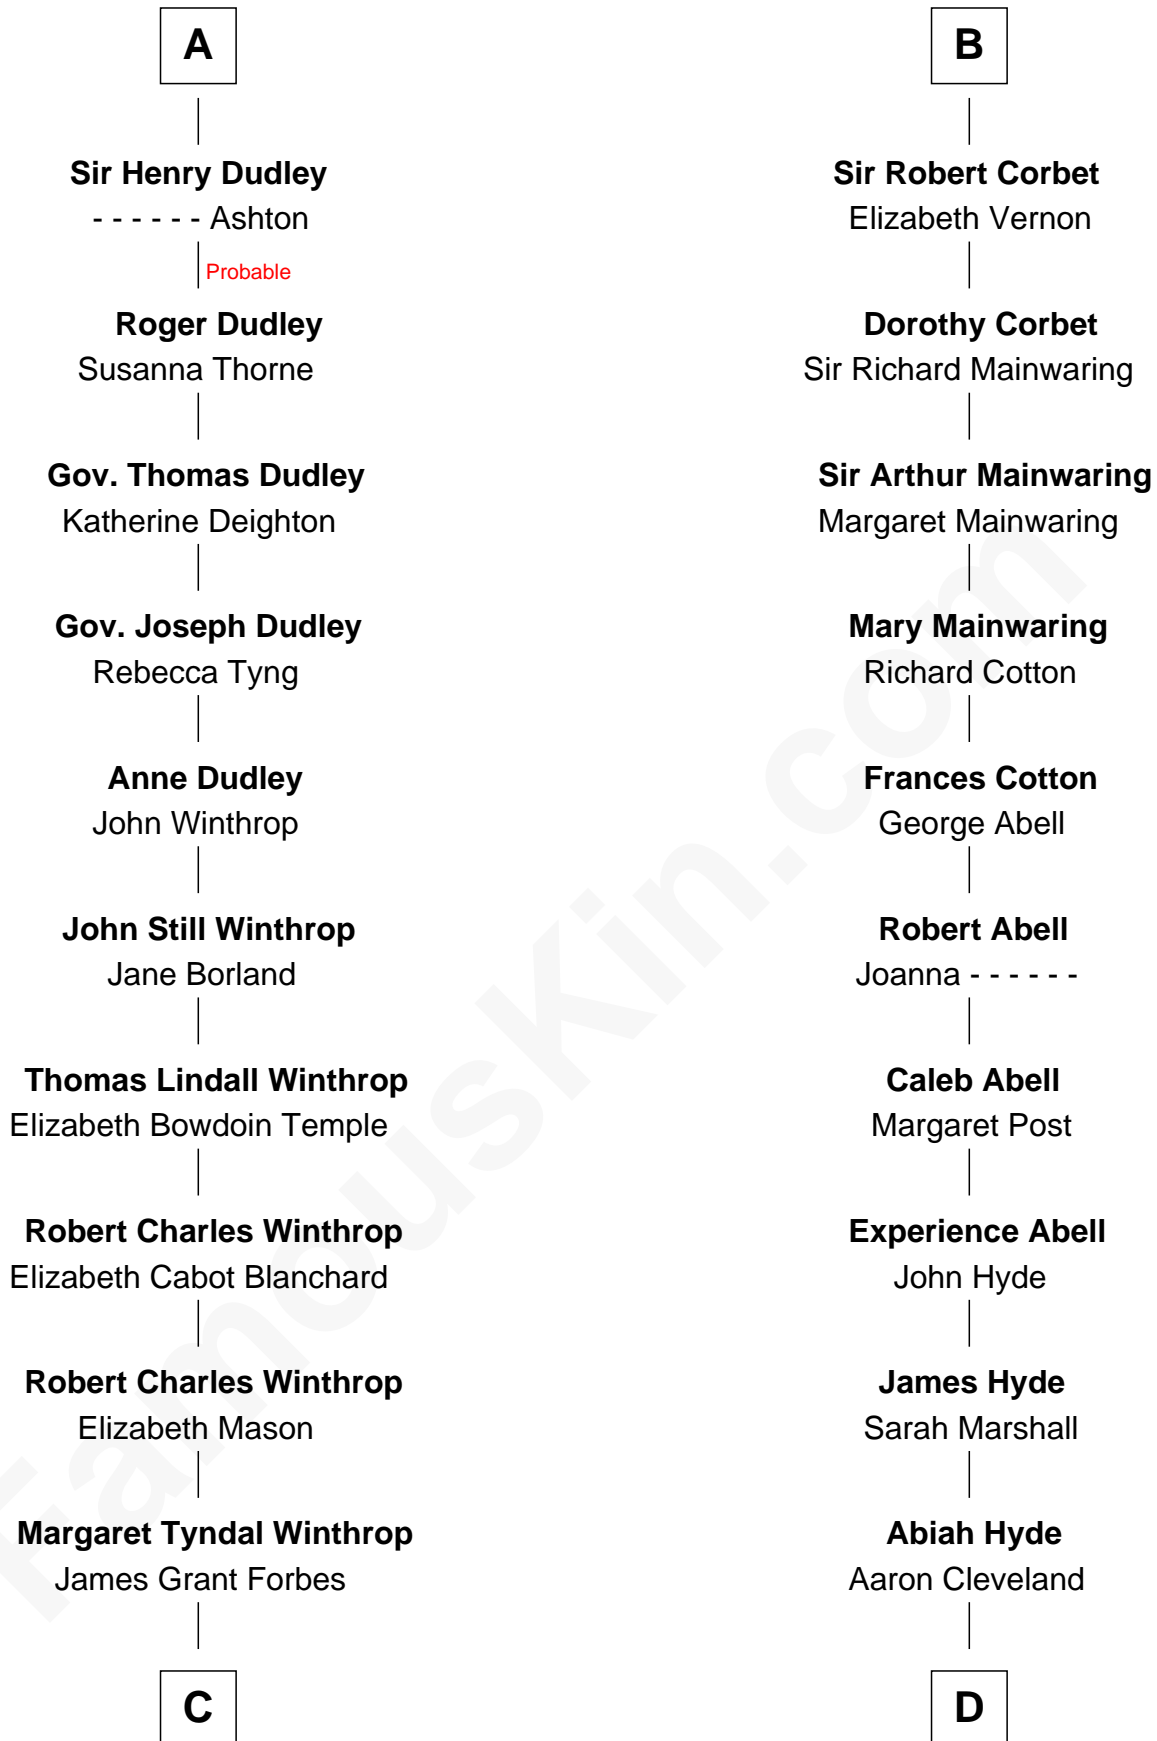

FamousKin.com

Relationship Chart of

John Kerry

68th U.S. Secretary of State

18th cousin 1 time removed of

Grover Cleveland

22nd and 24th U.S. President

FamousKin.com