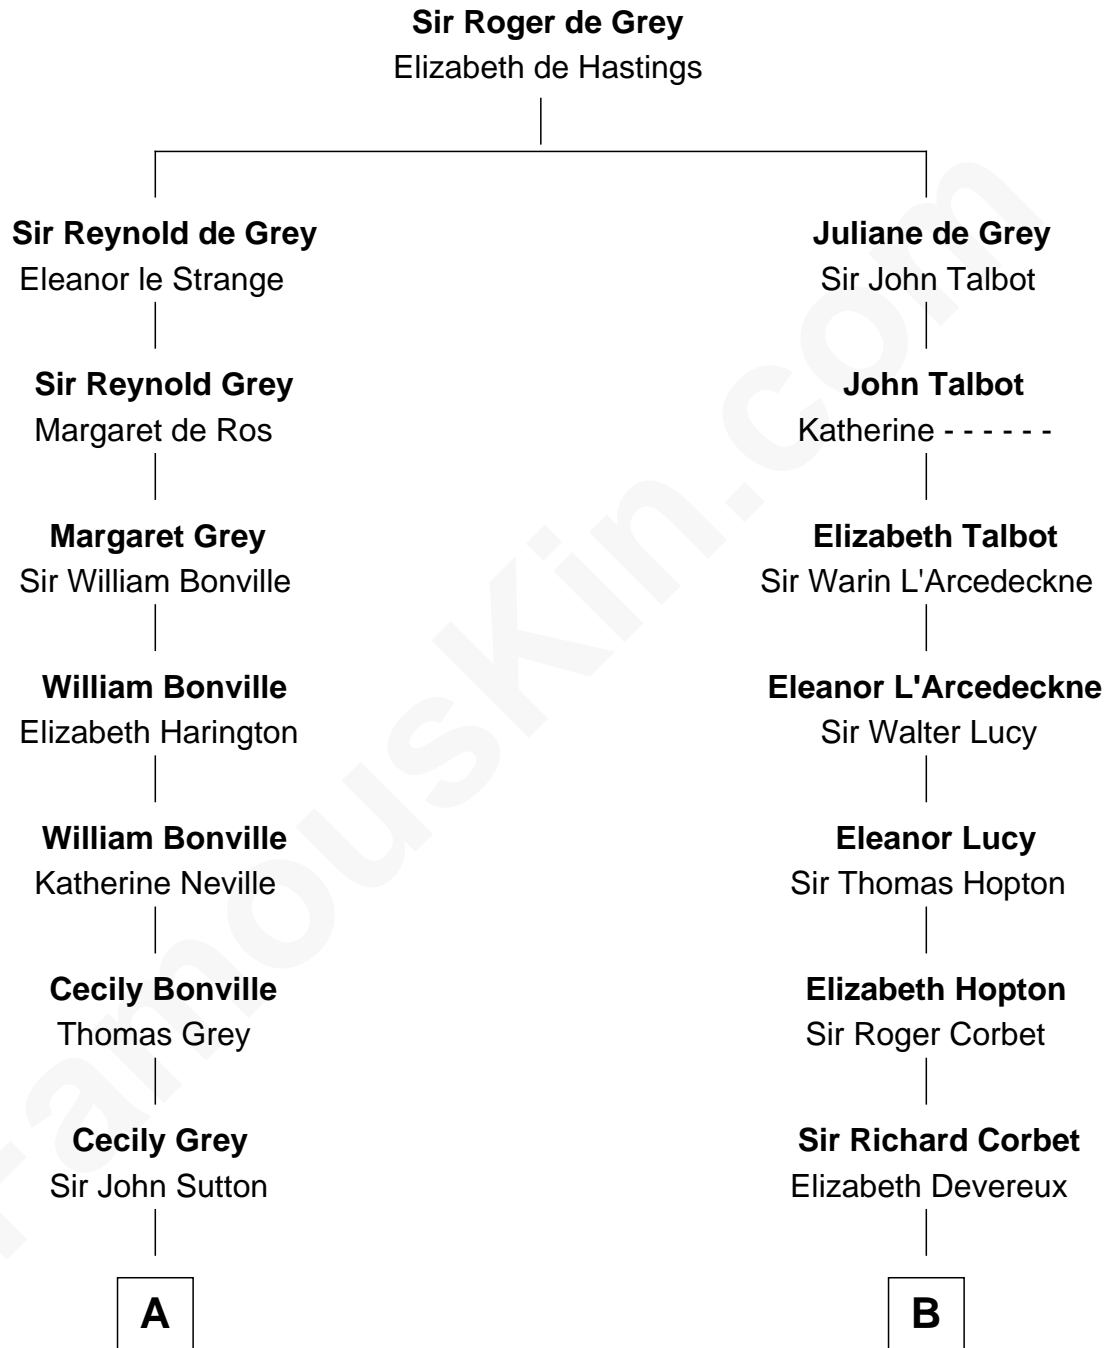

FamousKin.com

Relationship Chart of

John Kerry

68th U.S. Secretary of State

18th cousin 1 time removed of

Grover Cleveland

22nd and 24th U.S. President

FamousKin.com