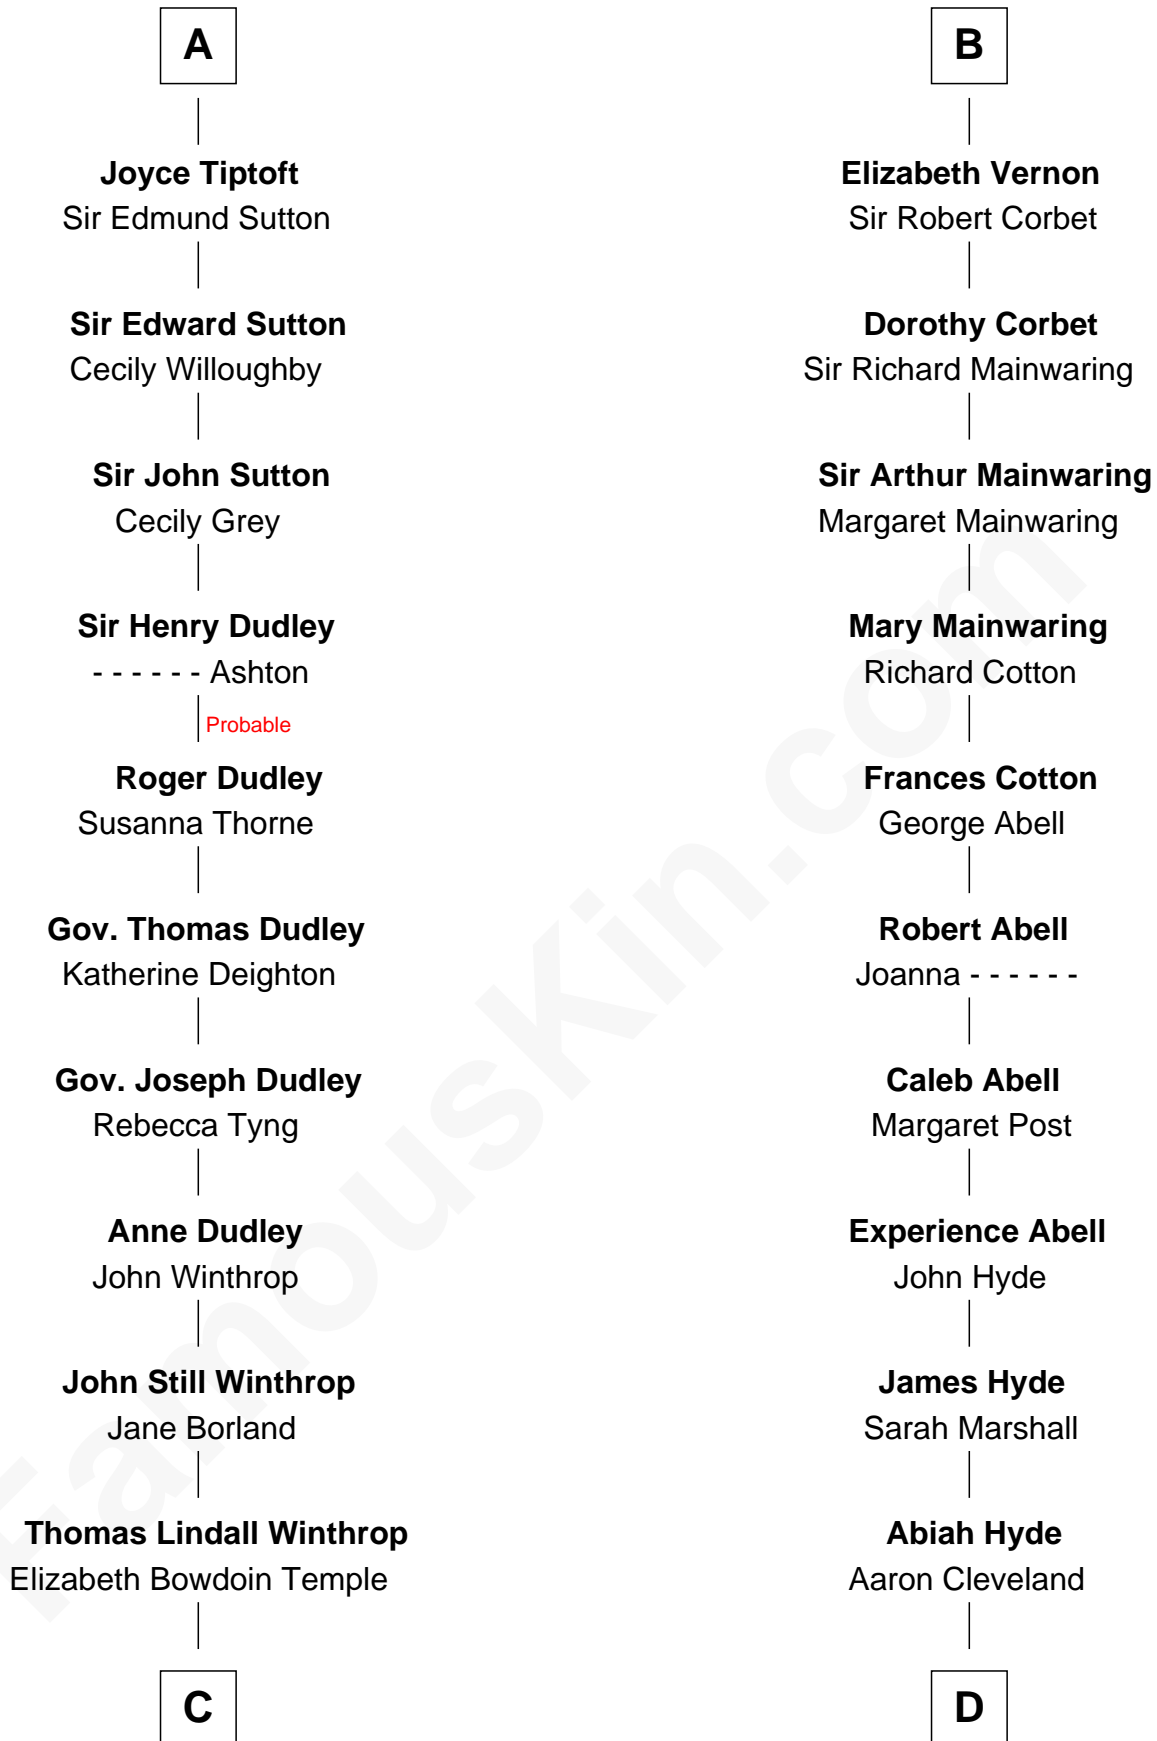

FamousKin.com

Relationship Chart of

John Kerry

68th U.S. Secretary of State

19th cousin 2 times removed of

Grover Cleveland

22nd and 24th U.S. President

Sir John FitzGeoffrey

Isabel le Bigod

C

Robert Charles Winthrop
Elizabeth Cabot Blanchard

Robert Charles Winthrop
Elizabeth Mason

Margaret Tyndal Winthrop
James Grant Forbes

Rosemary Isabel Forbes
Richard John Kerry

John Kerry
68th U.S. Secretary of State

D

William Cleveland
Margaret Falley

Rev. Richard Falley Cleveland
Ann Neal

Grover Cleveland
22nd and 24th U.S. President

FamousKin.com