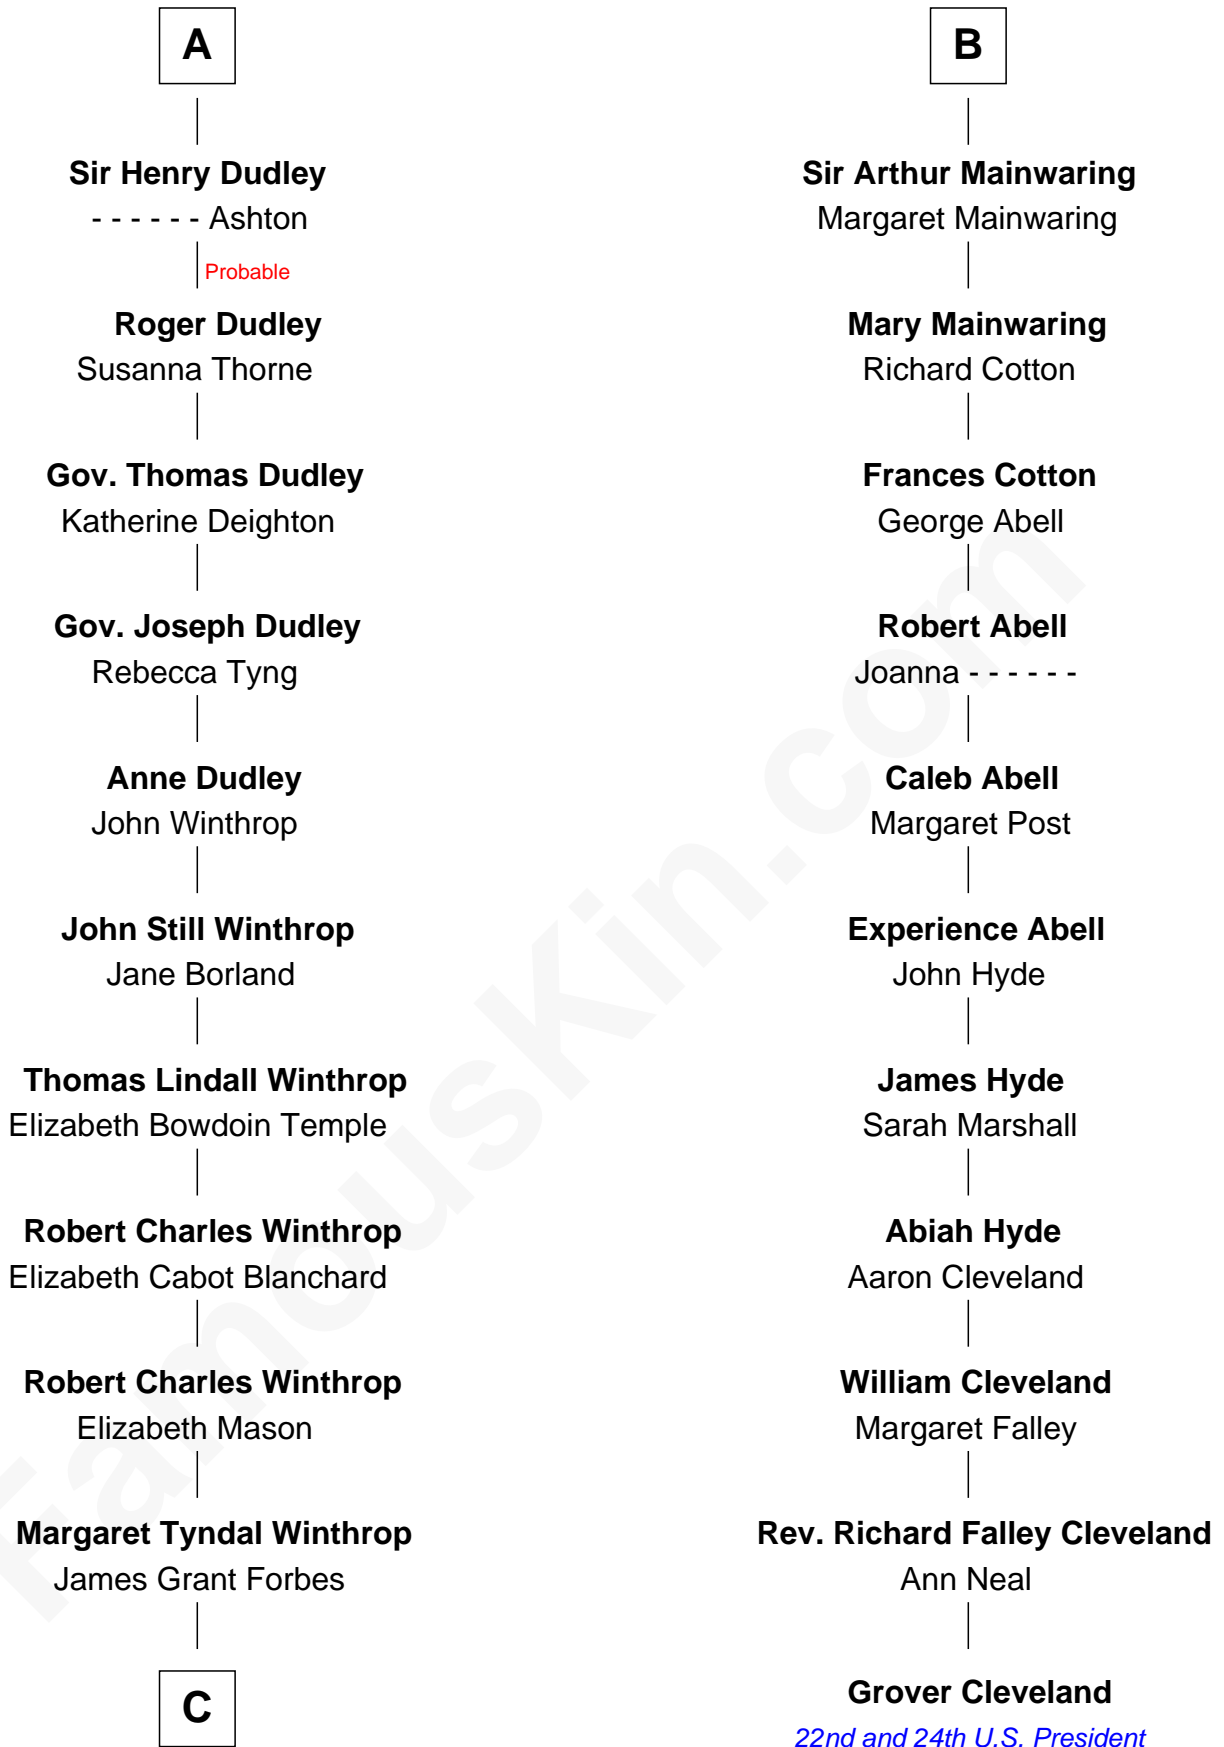

FamousKin.com Relationship Chart of

John Kerry

68th U.S. Secretary of State

17th cousin 1 time removed of

Grover Cleveland

22nd and 24th U.S. President

Sir William de Ros
Margery de Badlesmere

Thomas de Ros
Beatrice de Stafford

Margaret de Ros
Sir Reynold Grey

Margaret Grey
Sir William Bonville

William Bonville
Elizabeth Harington

William Bonville
Katherine Neville

Cecily Bonville
Thomas Grey

Cecily Grey
Sir John Sutton

A

Maud de Roos
John de Welles

Anne de Welles
James Butler

James Butler
Joan Beauchamp

Elizabeth Butler
John Talbot

Ann Talbot
Sir Henry Vernon

Elizabeth Vernon
Sir Robert Corbet

Dorothy Corbet
Sir Richard Mainwaring

B

C

—
Rosemary Isabel Forbes

Richard John Kerry

—
John Kerry

68th U.S. Secretary of State

FamousKin.com