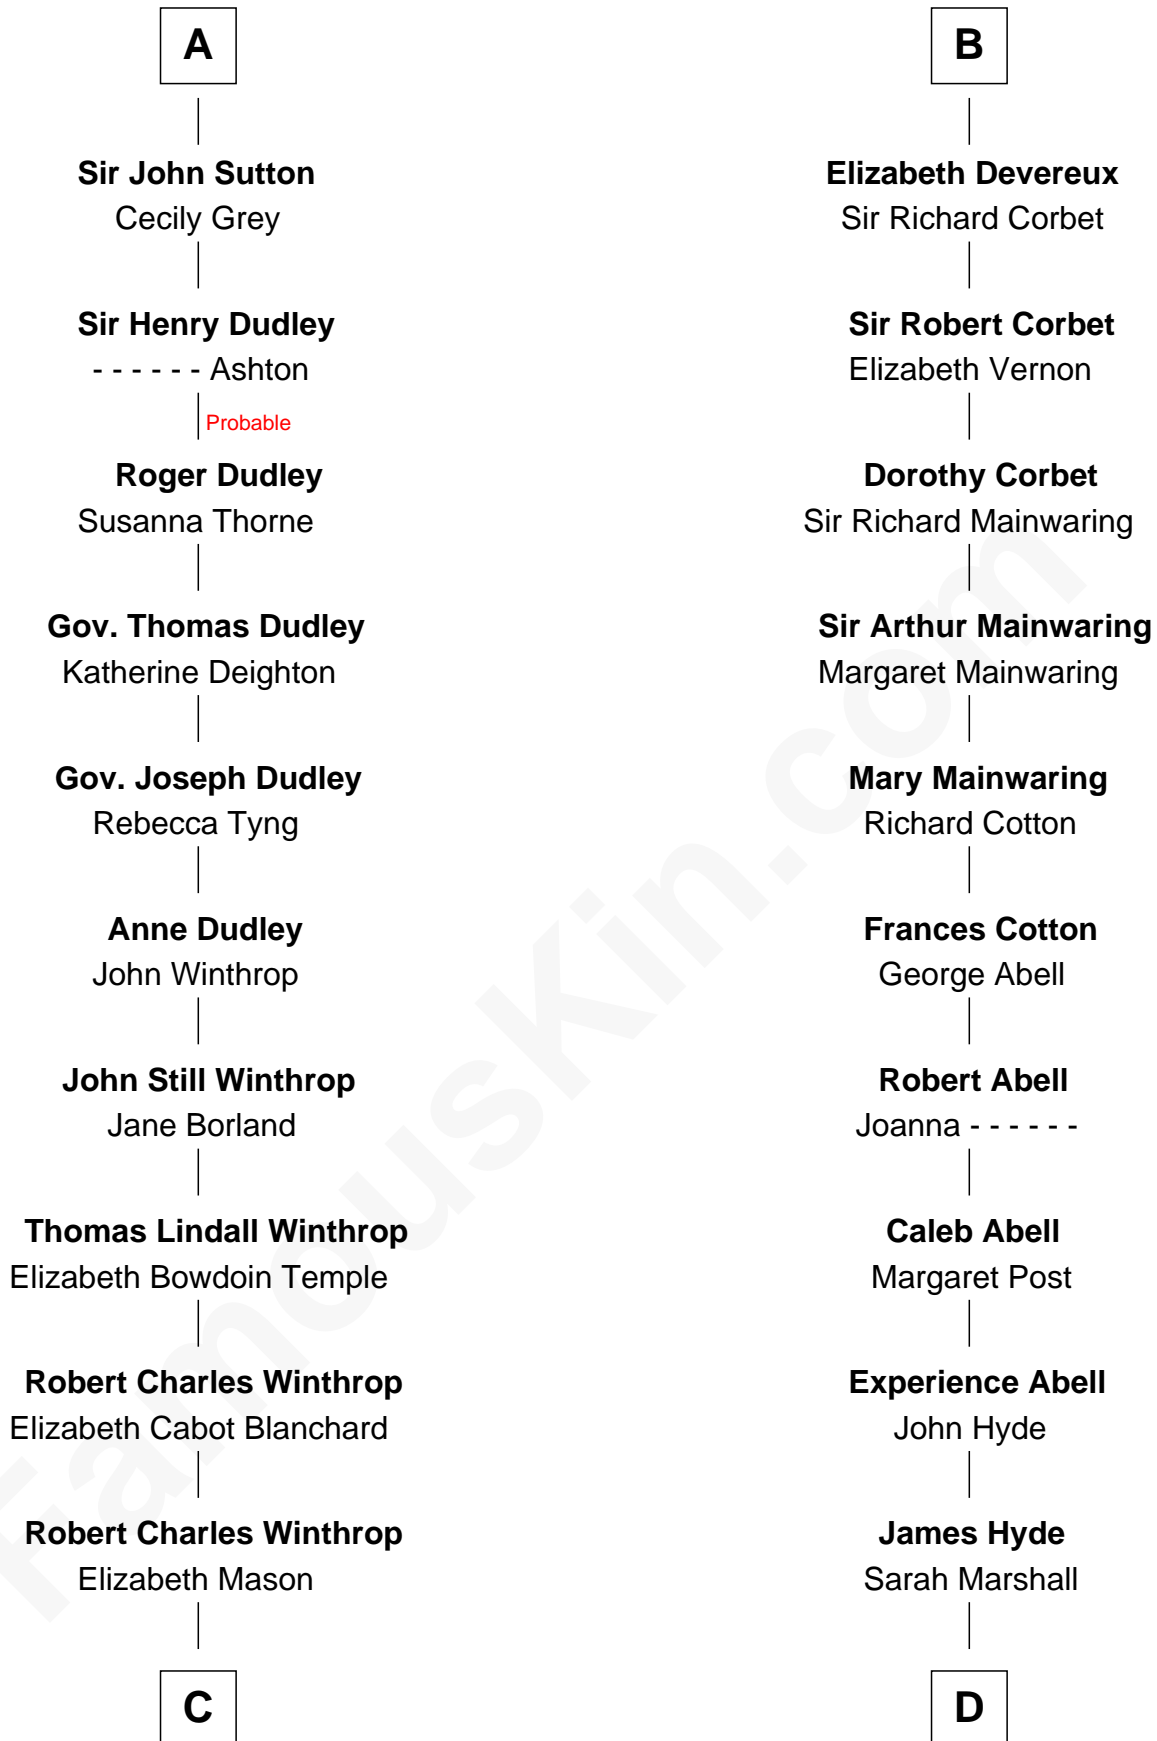

## Relationship Chart of

### John Kerry

68th U.S. Secretary of State

19th cousin 1 time removed of

### Grover Cleveland

22nd and 24th U.S. President

**Sir Edmund Mortimer**

Margaret de Fiennes

**C**

**Margaret Tyndal Winthrop**

James Grant Forbes

**Rosemary Isabel Forbes**

Richard John Kerry

**John Kerry**

*68th U.S. Secretary of State*

**D**

**Abiah Hyde**

Aaron Cleveland

**William Cleveland**

Margaret Falley