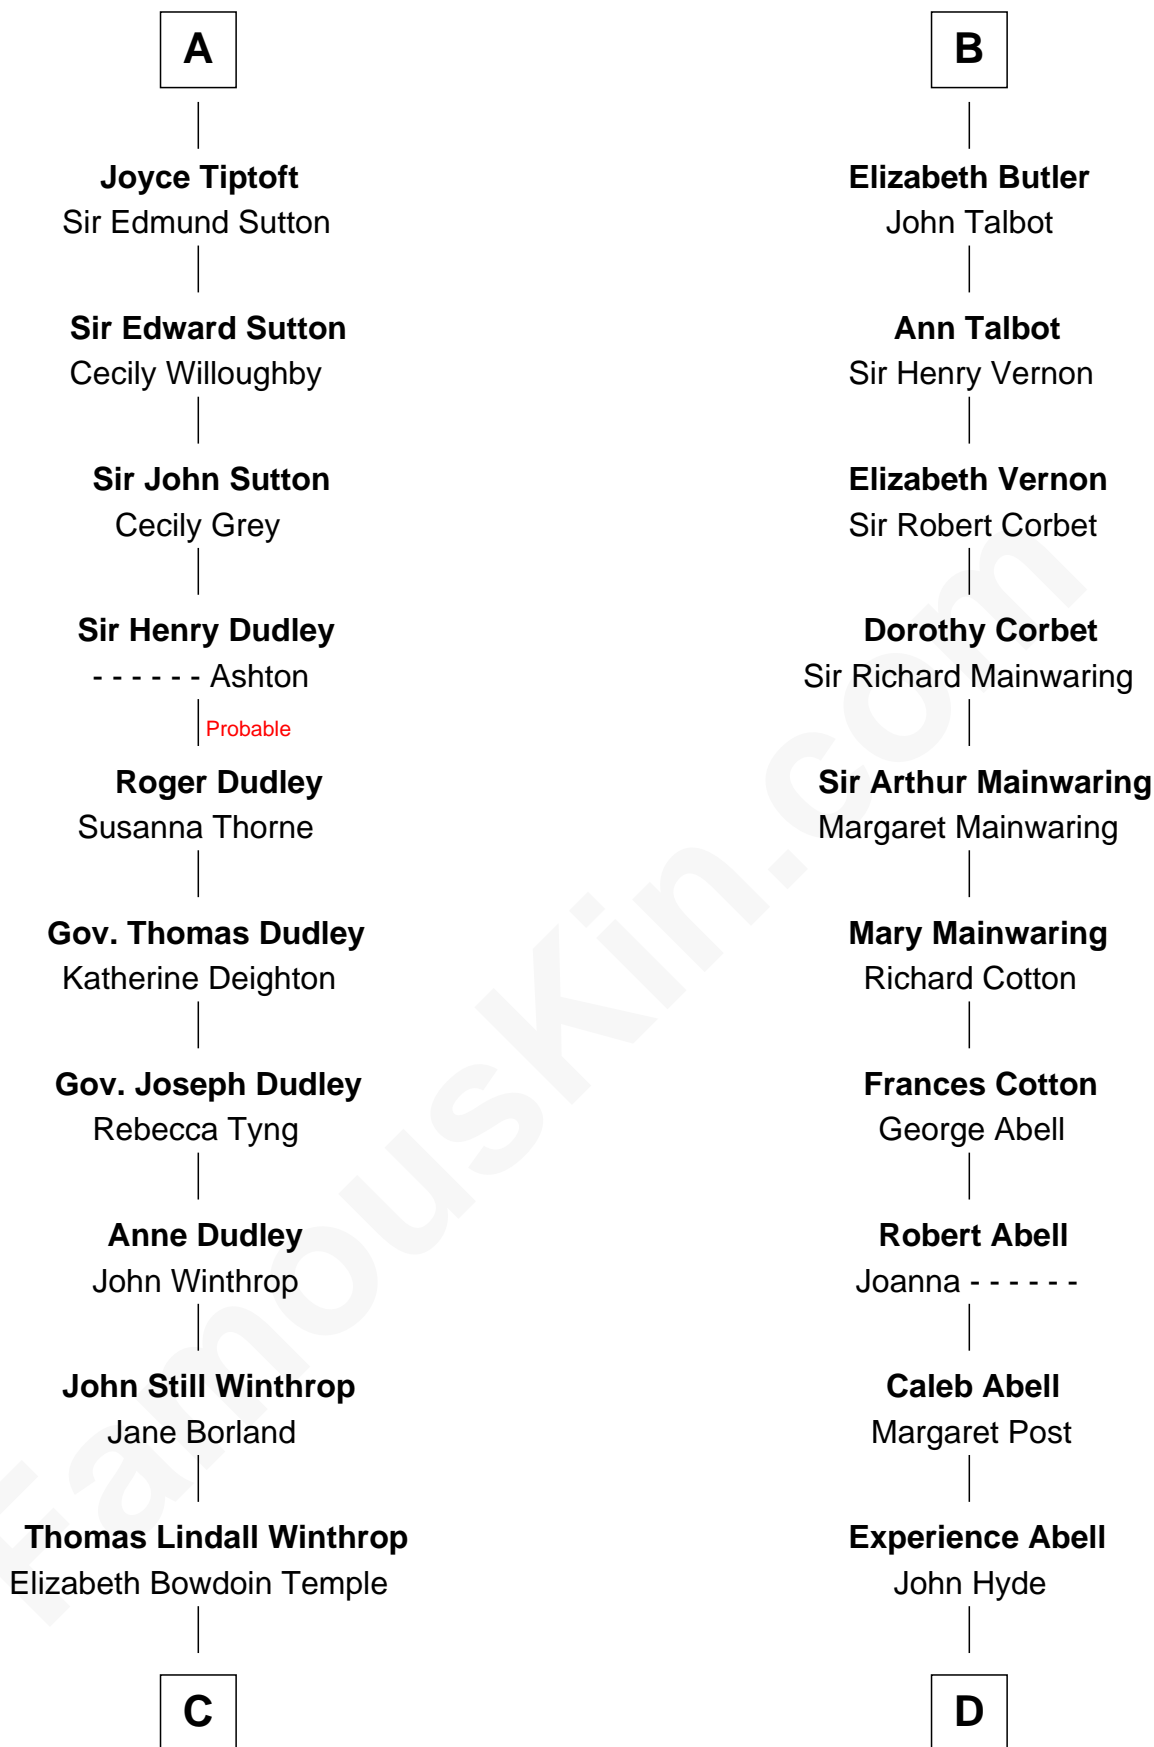

FamousKin.com Relationship Chart of

John Kerry

68th U.S. Secretary of State

21st cousin of

Grover Cleveland

22nd and 24th U.S. President

Henry II, Duke of Brabant
Marie of Hohenstaufen

Matilda of Brabant
Robert I, Count of Artois

A

Matilda of Brabant
Robert I, Count of Artois

Blanche of Artois
Edmund Plantagenet

Henry Plantagenet
Maud de Chaworth

Eleanor Plantagenet
Richard Fitzalan

Sir Richard Fitzalan
Elizabeth de Bohun

Joan Fitzalan
Sir William Beauchamp

Joan Beauchamp
James Butler

B

C

Robert Charles Winthrop
Elizabeth Cabot Blanchard

Robert Charles Winthrop
Elizabeth Mason

Margaret Tyndal Winthrop
James Grant Forbes

Rosemary Isabel Forbes
Richard John Kerry