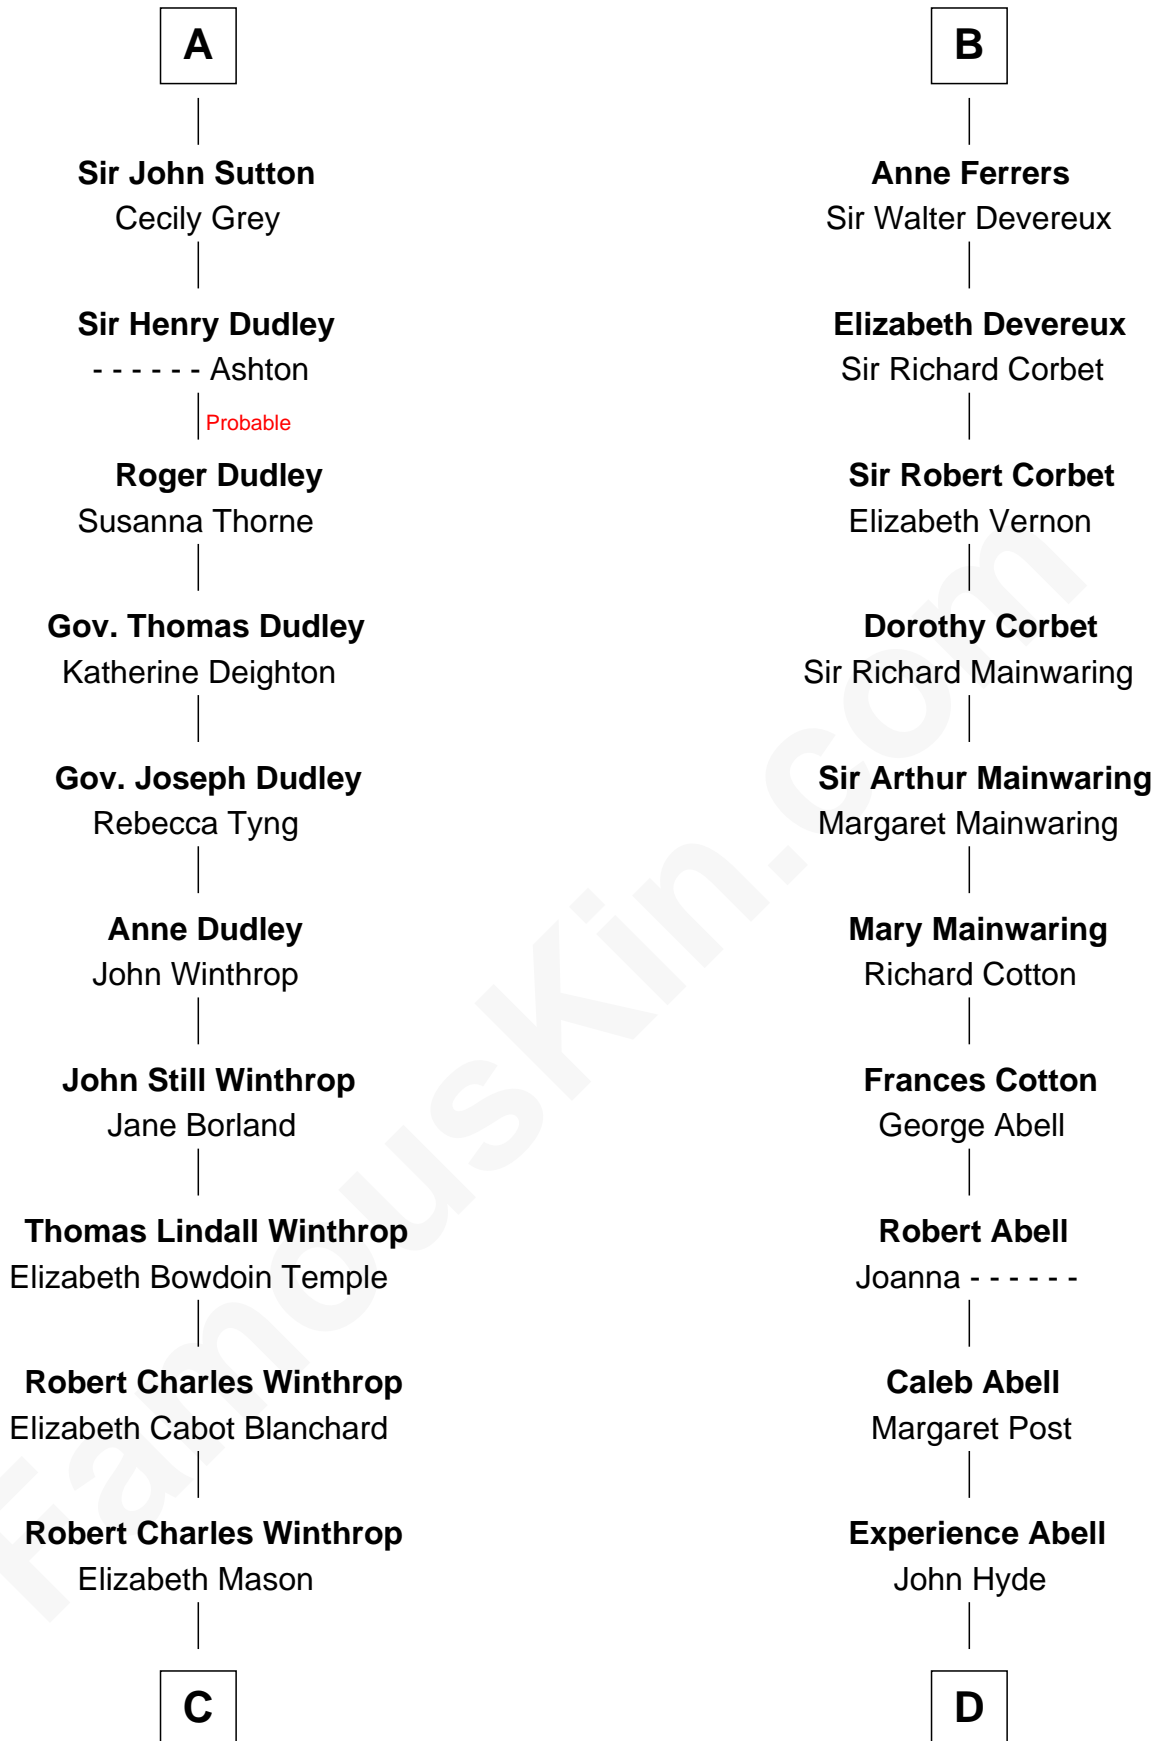

FamousKin.com

Relationship Chart of

John Kerry

68th U.S. Secretary of State

19th cousin 2 times removed of

Grover Cleveland

22nd and 24th U.S. President

Sir James de Audley

Ela Longespee

C

Margaret Tyndal Winthrop

James Grant Forbes

Rosemary Isabel Forbes

Richard John Kerry

John Kerry

68th U.S. Secretary of State

Ann Neal

Grover Cleveland

22nd and 24th U.S. President

FamousKin.com