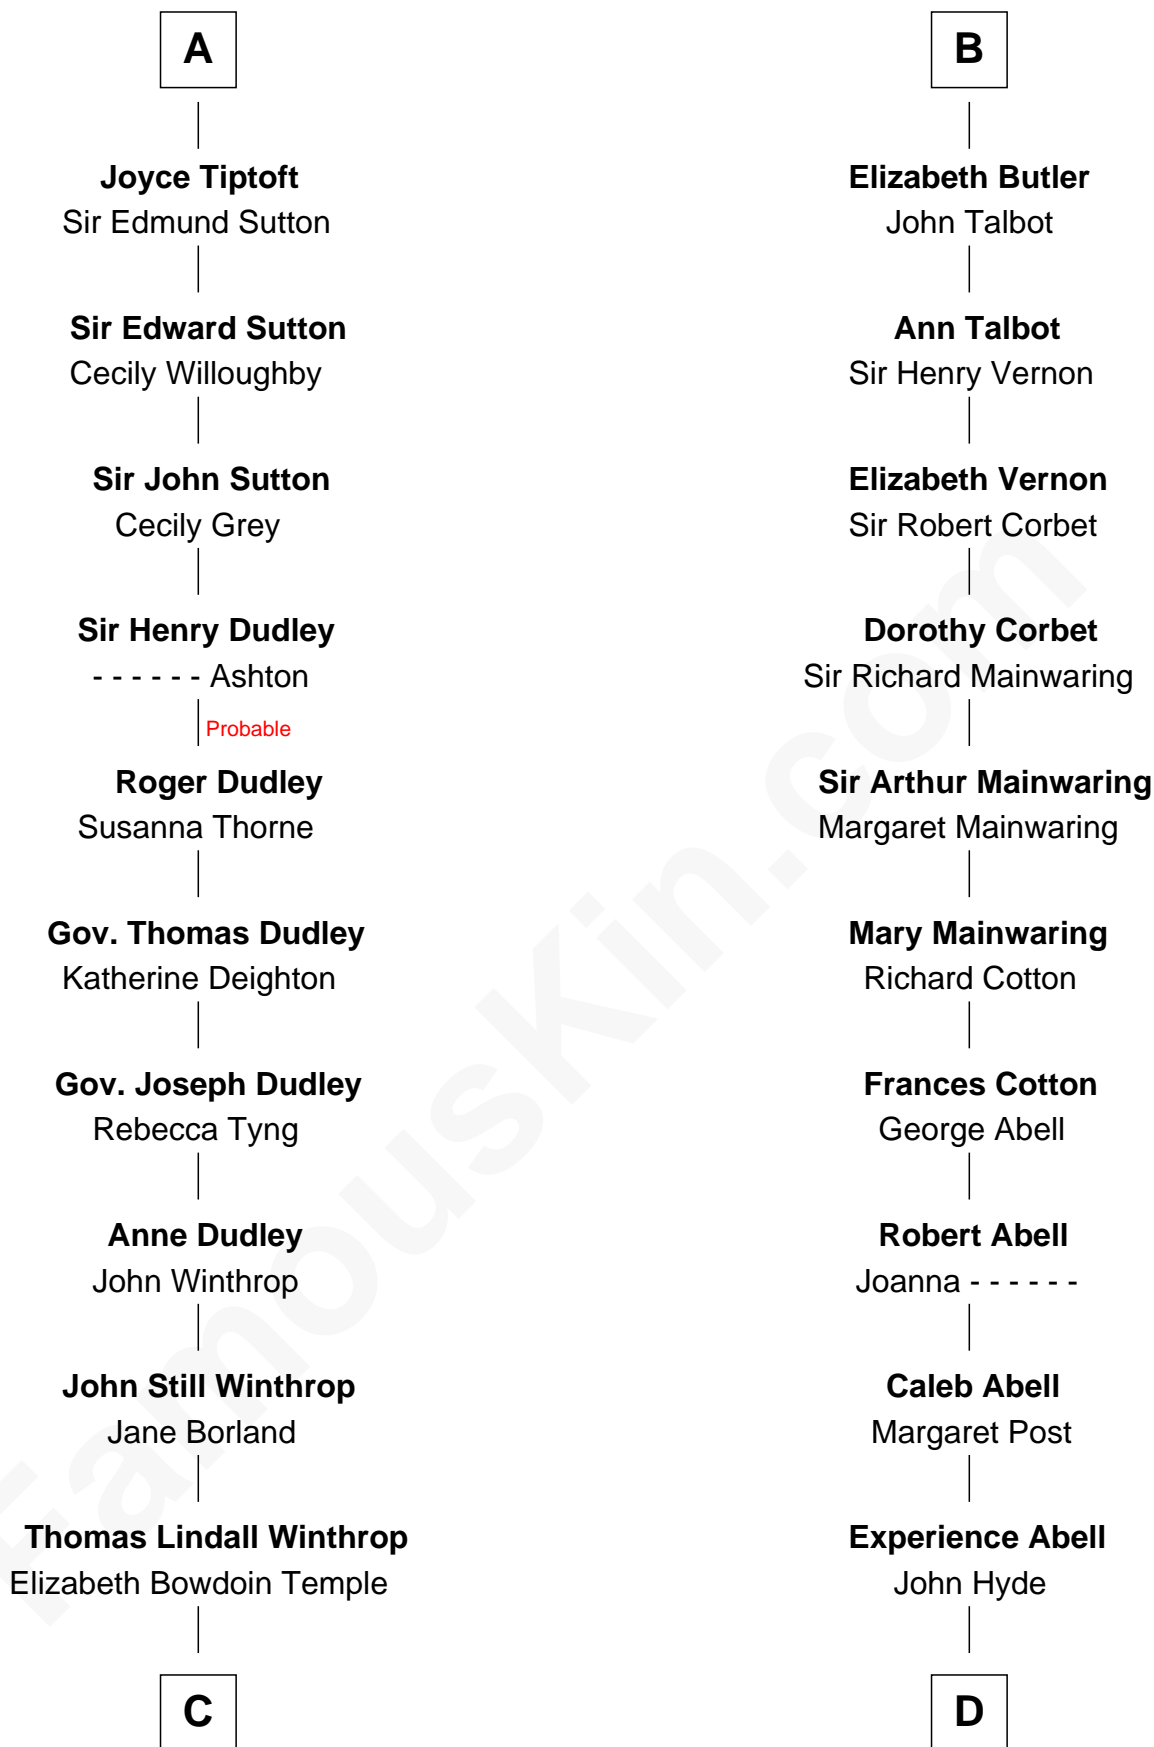

FamousKin.com Relationship Chart of

John Kerry

68th U.S. Secretary of State

21st cousin of

Grover Cleveland

22nd and 24th U.S. President

Sir Roger de Mortimer

Maud de Brewes

C

Robert Charles Winthrop
Elizabeth Cabot Blanchard

Robert Charles Winthrop
Elizabeth Mason

Margaret Tyndal Winthrop
James Grant Forbes

Rosemary Isabel Forbes
Richard John Kerry

John Kerry
68th U.S. Secretary of State