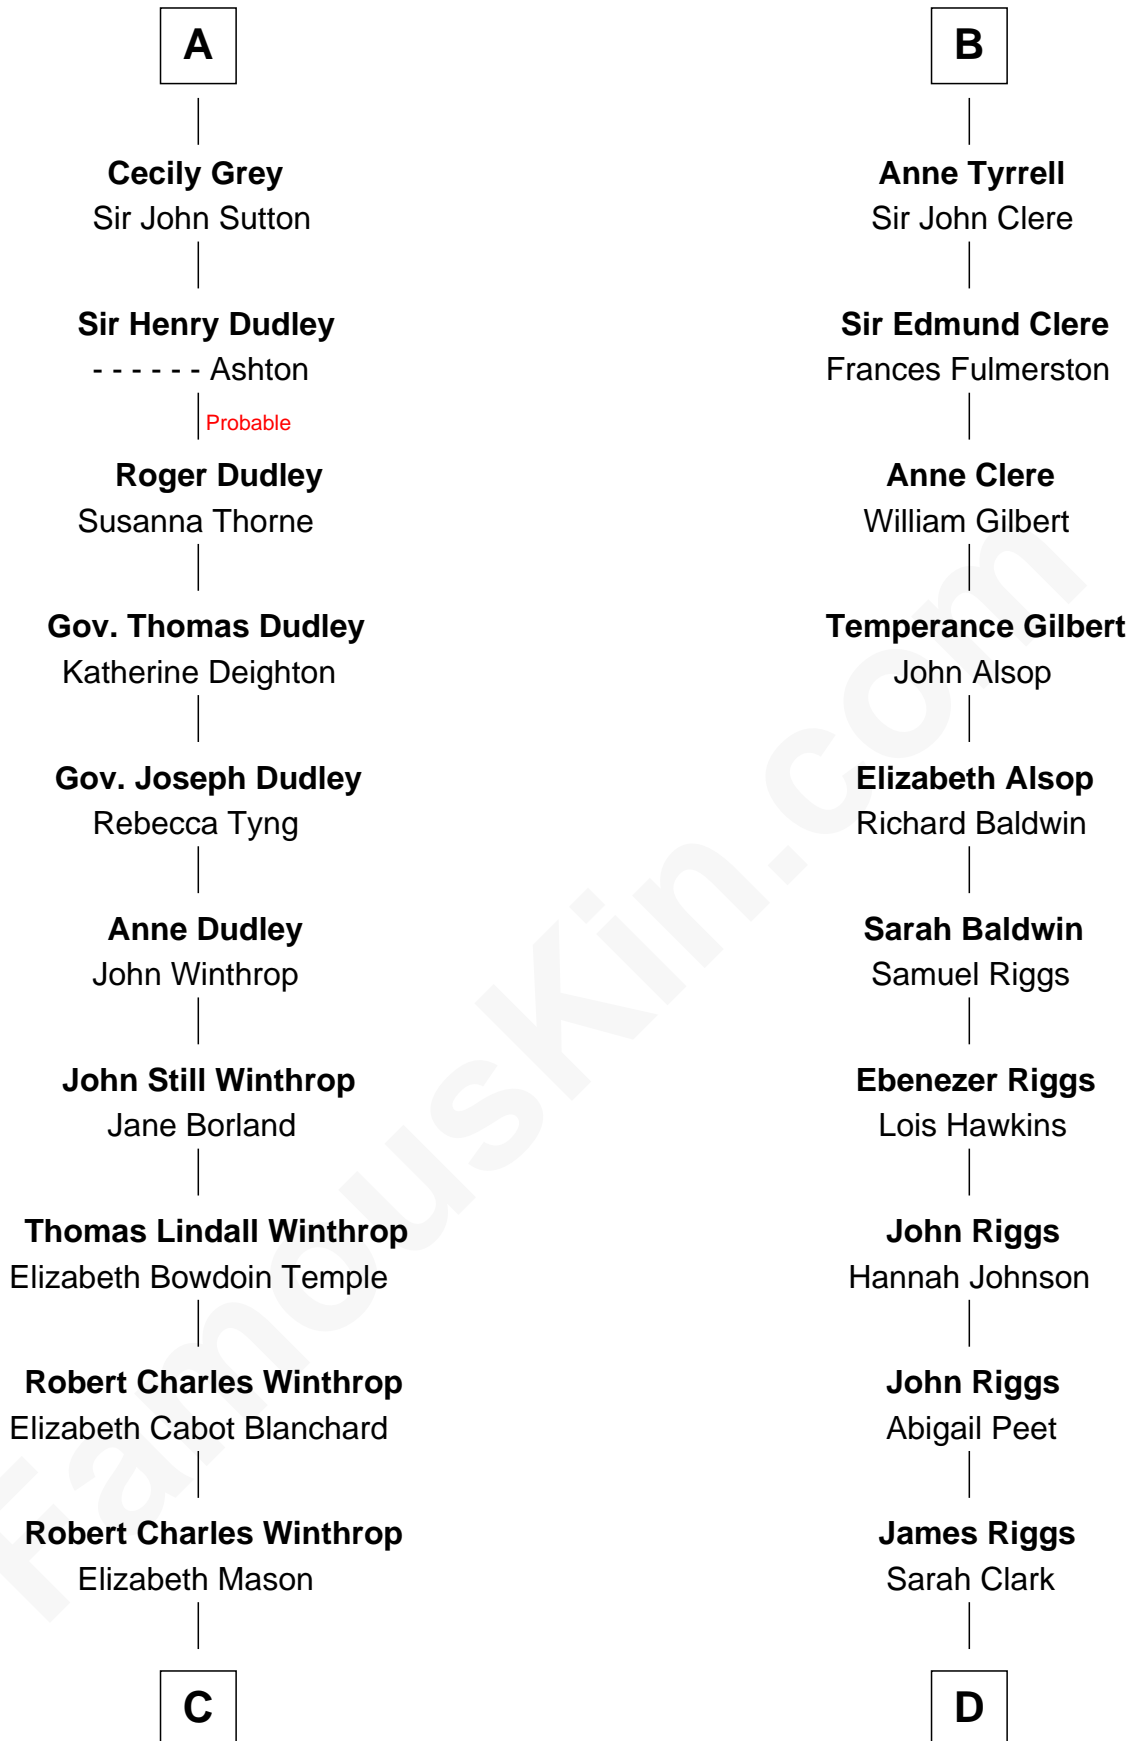

FamousKin.com

Relationship Chart of

John Kerry

68th U.S. Secretary of State

19th cousin 2 times removed of

Mamie (Doud) Eisenhower

First Lady of President Dwight Eisenhower

C

Margaret Tyndal Winthrop

James Grant Forbes

Rosemary Isabel Forbes

Richard John Kerry

John Kerry

68th U.S. Secretary of State

D

George Riggs

Phebe Caniff

Maria Riggs

Eli Doud

Royal Houghton Doud

Mary Cornelia Sheldon

John Sheldon Doud

Elivera Mathilda Carlson

Mamie (Doud) Eisenhower

First Lady of Dwight Eisenhower