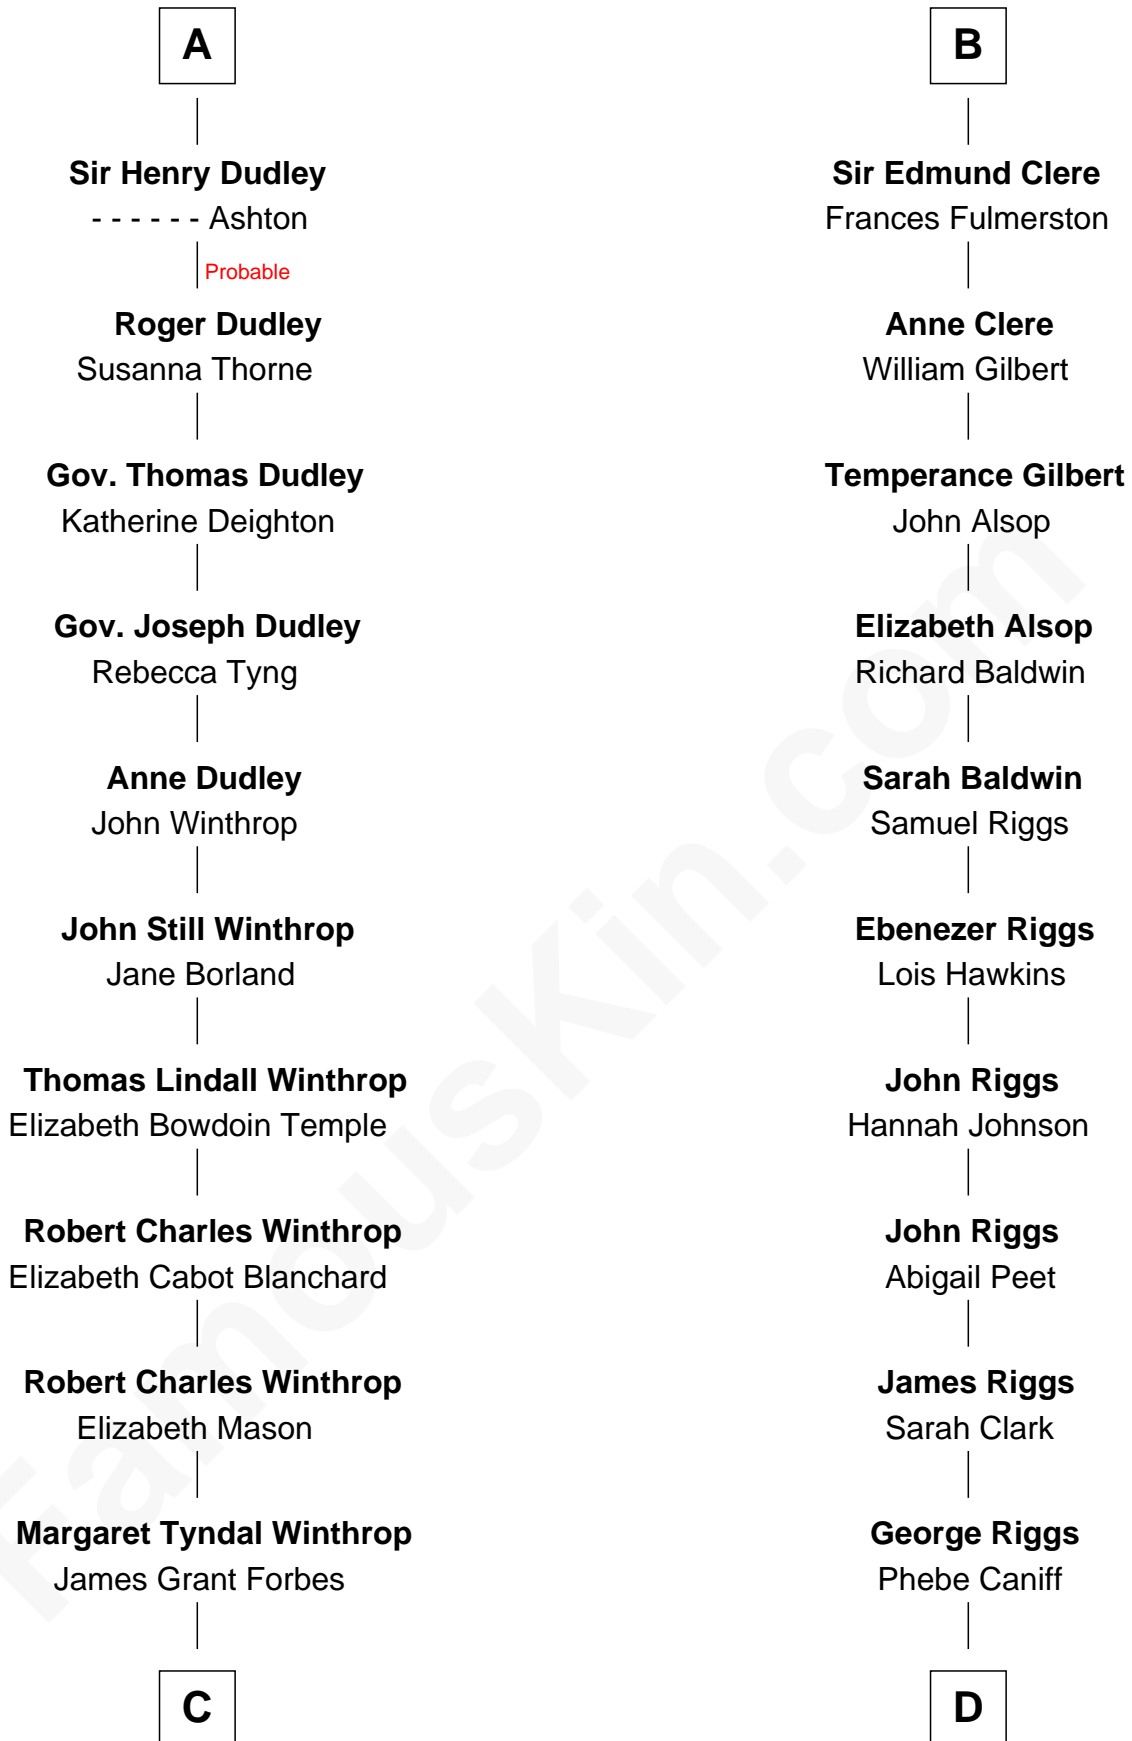

## Relationship Chart of

### John Kerry

68th U.S. Secretary of State

18th cousin 2 times removed of

### Mamie (Doud) Eisenhower

First Lady of President Dwight Eisenhower

**C**

**Rosemary Isabel Forbes**

Richard John Kerry

**John Kerry**

*68th U.S. Secretary of State*

**D**

**Maria Riggs**

Eli Doud

**Royal Houghton Doud**

Mary Cornelia Sheldon

**John Sheldon Doud**

Elivera Mathilda Carlson

**Mamie (Doud) Eisenhower**

*First Lady of Dwight Eisenhower*