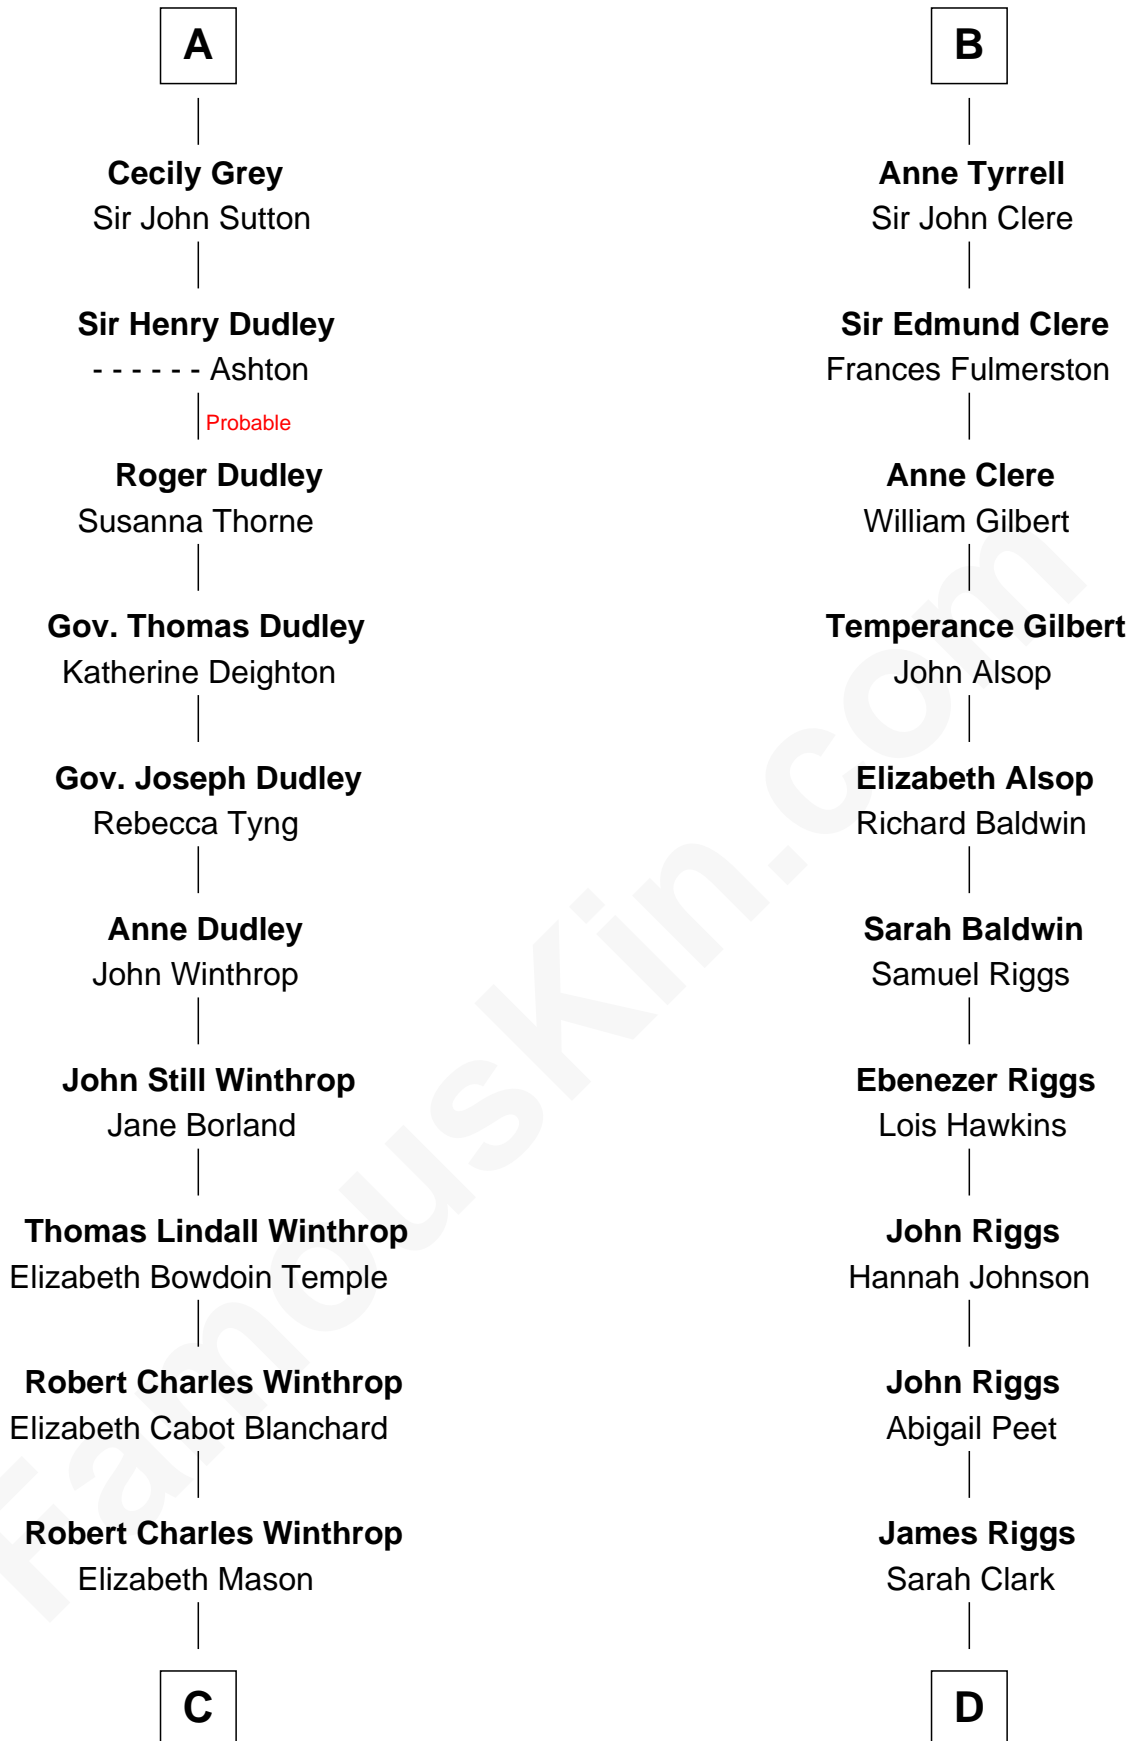

## Relationship Chart of

### John Kerry

68th U.S. Secretary of State

19th cousin 2 times removed of

### Mamie (Doud) Eisenhower

First Lady of President Dwight Eisenhower

**C**

**Margaret Tyndal Winthrop**

James Grant Forbes

**Rosemary Isabel Forbes**

Richard John Kerry

**John Kerry**