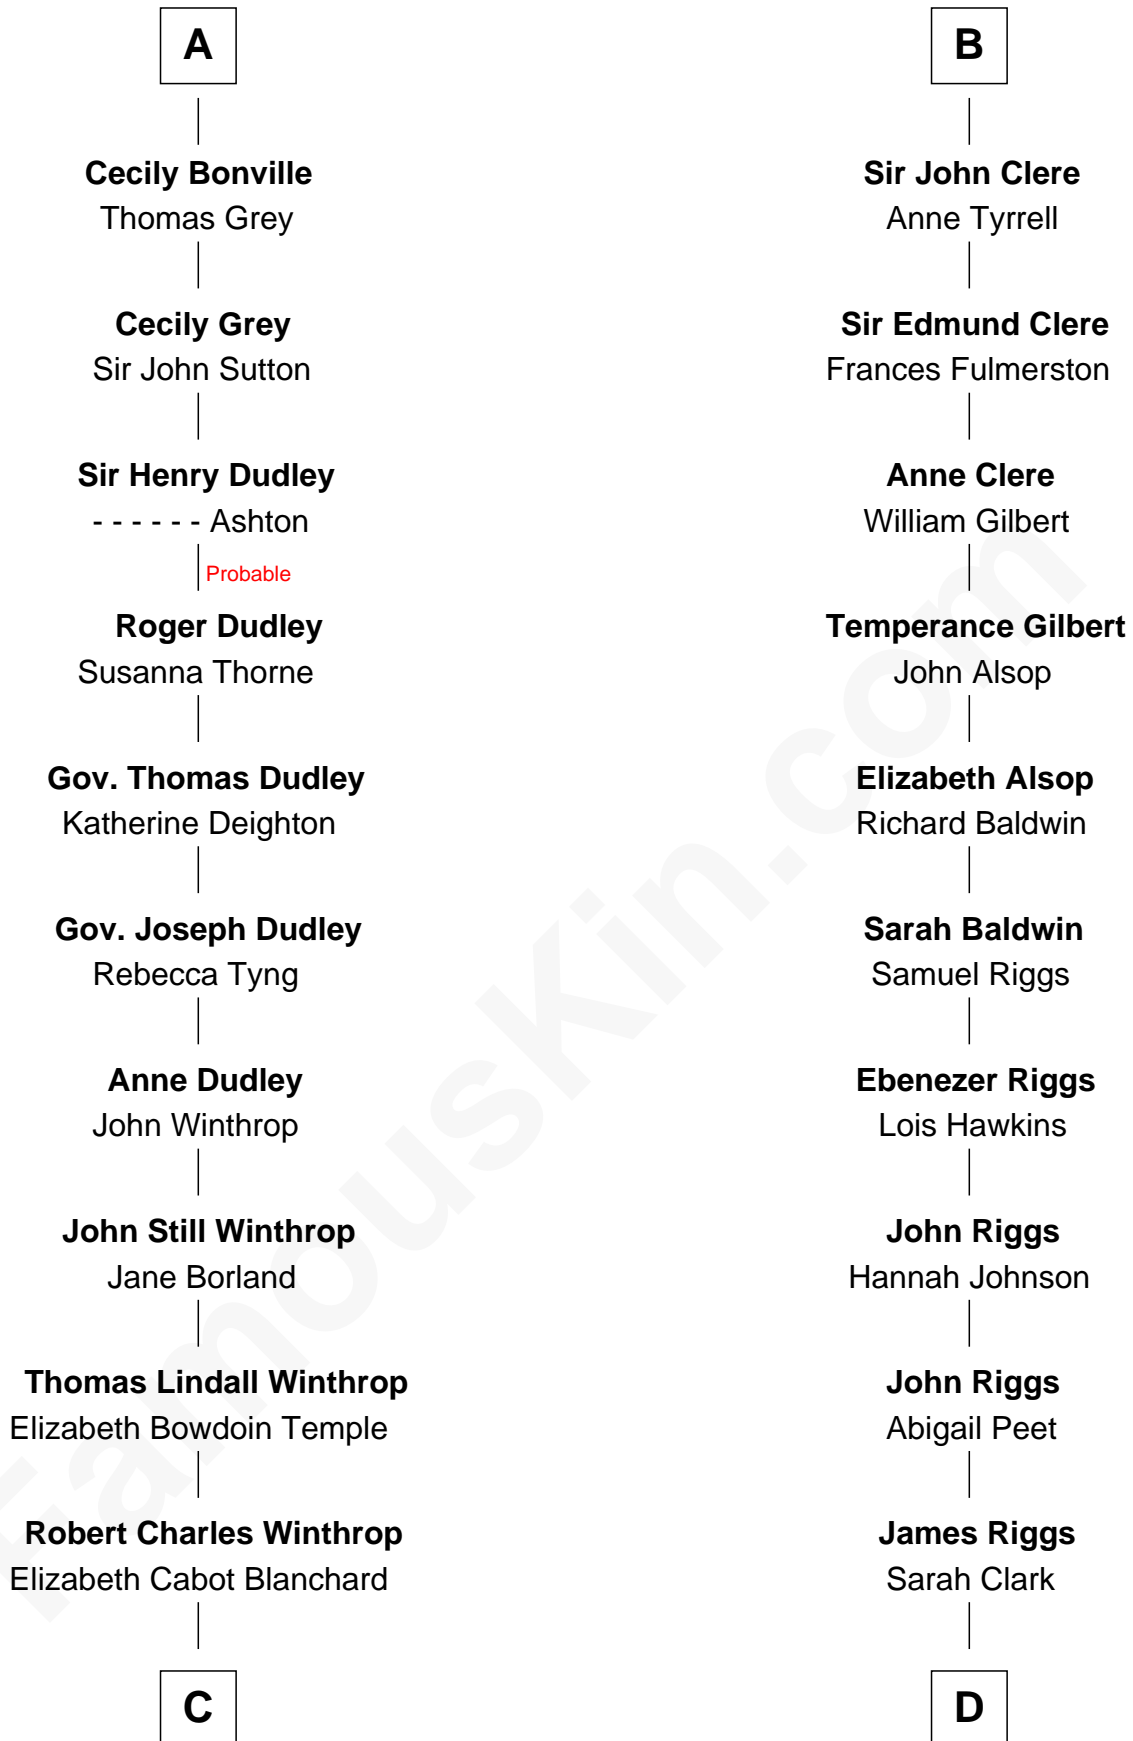

FamousKin.com

Relationship Chart of

John Kerry

68th U.S. Secretary of State

20th cousin 1 time removed of

Mamie (Doud) Eisenhower

First Lady of President Dwight Eisenhower

C

Robert Charles Winthrop

Elizabeth Mason

Margaret Tyndal Winthrop

James Grant Forbes

Rosemary Isabel Forbes

Richard John Kerry

John Kerry

68th U.S. Secretary of State