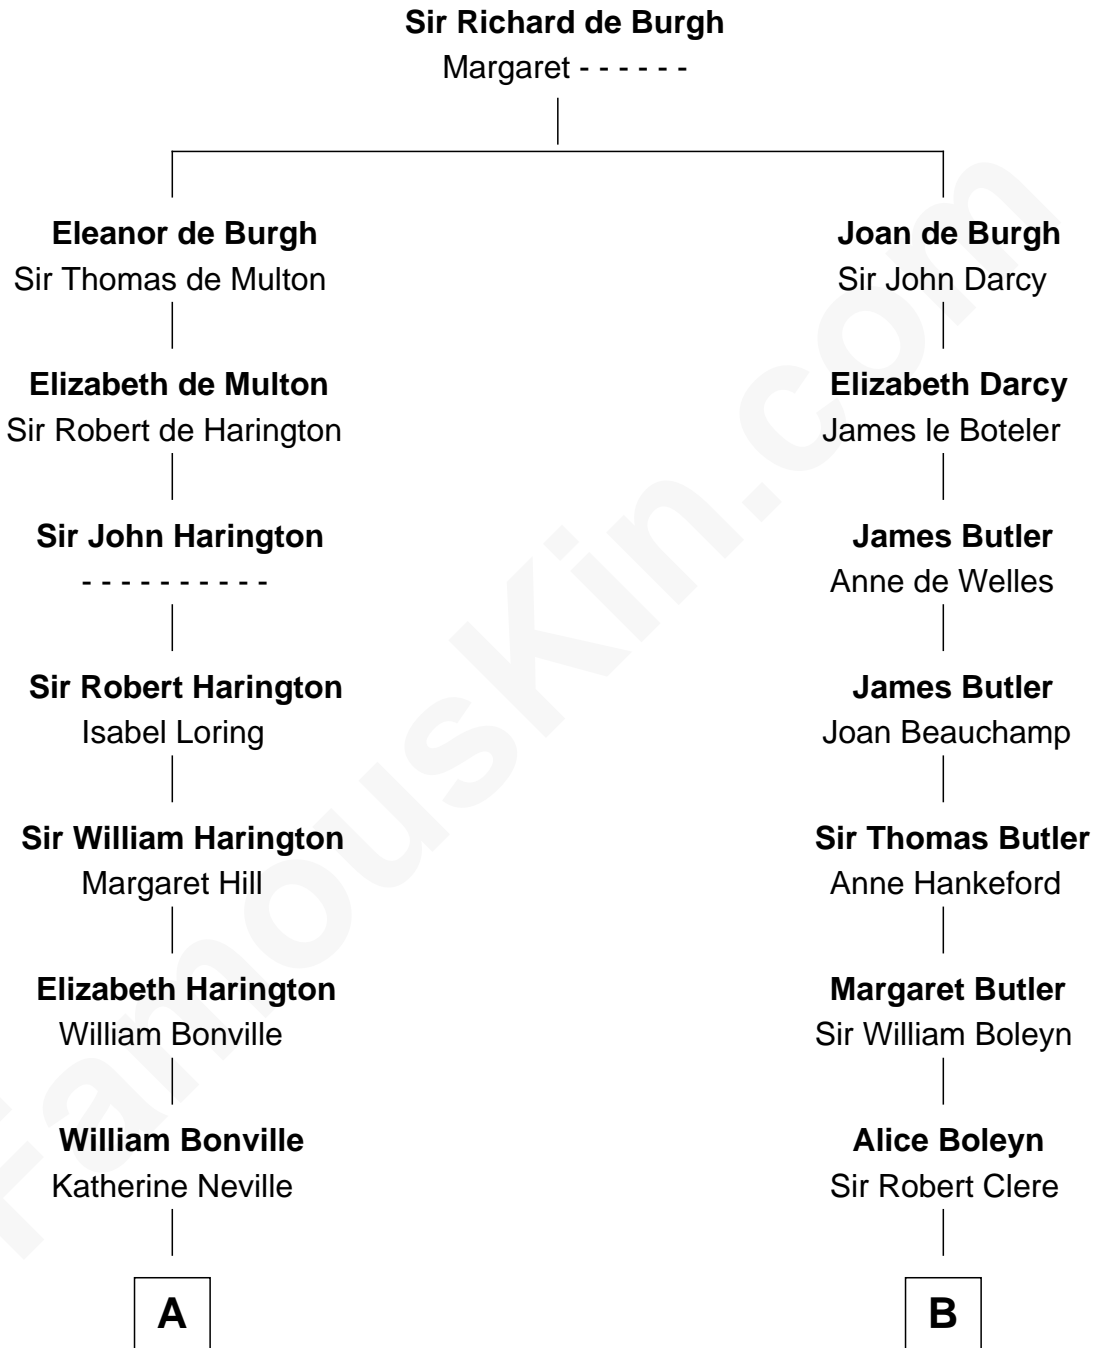

FamousKin.com

Relationship Chart of

John Kerry

68th U.S. Secretary of State

20th cousin 1 time removed of

Mamie (Doud) Eisenhower

First Lady of President Dwight Eisenhower

C

Robert Charles Winthrop

Elizabeth Mason

Margaret Tyndal Winthrop

James Grant Forbes

Rosemary Isabel Forbes

Richard John Kerry

John Kerry

68th U.S. Secretary of State