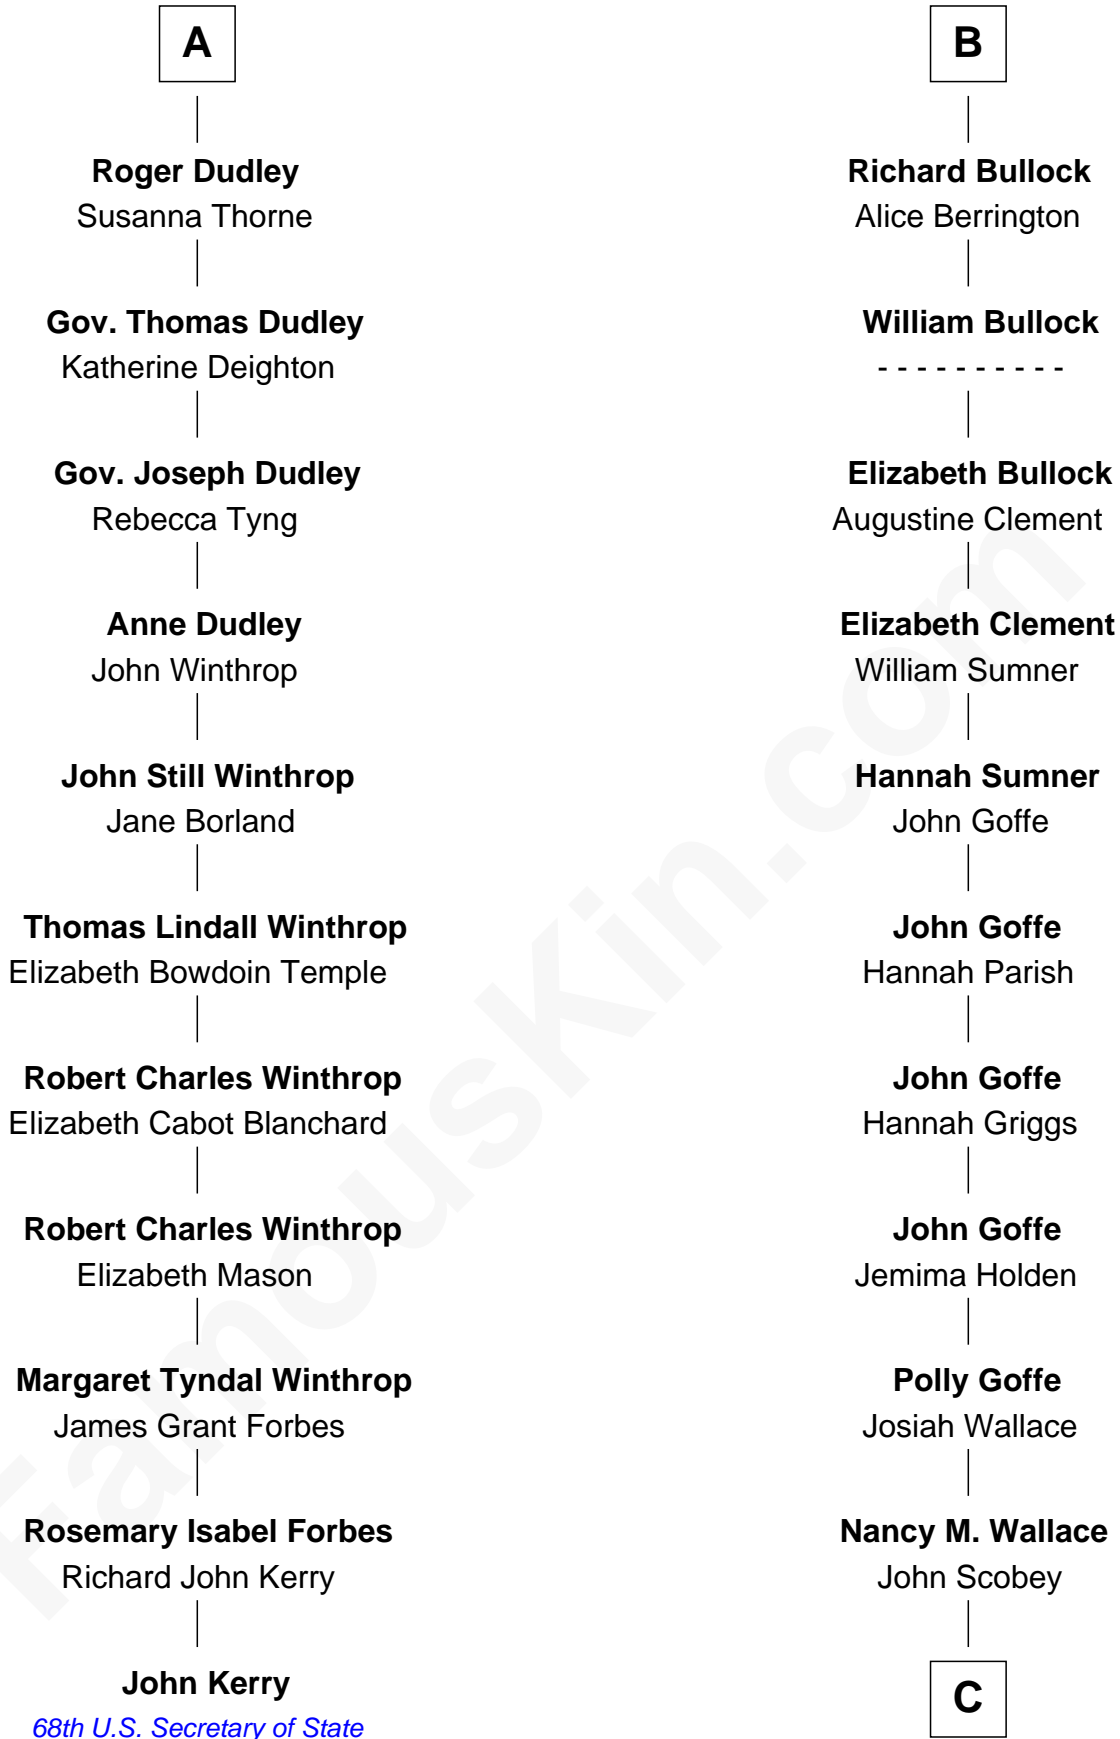

FamousKin.com

Relationship Chart of

John Kerry

68th U.S. Secretary of State

17th cousin 2 times removed of

Lou (Henry) Hoover

First Lady of President Herbert Hoover

C

Philomelia Sophia Scobey

Phineas Weed

Florence Ida Weed

Charles Delano Henry

Lou (Henry) Hoover

First Lady of Herbert Hoover

FamousKin.com