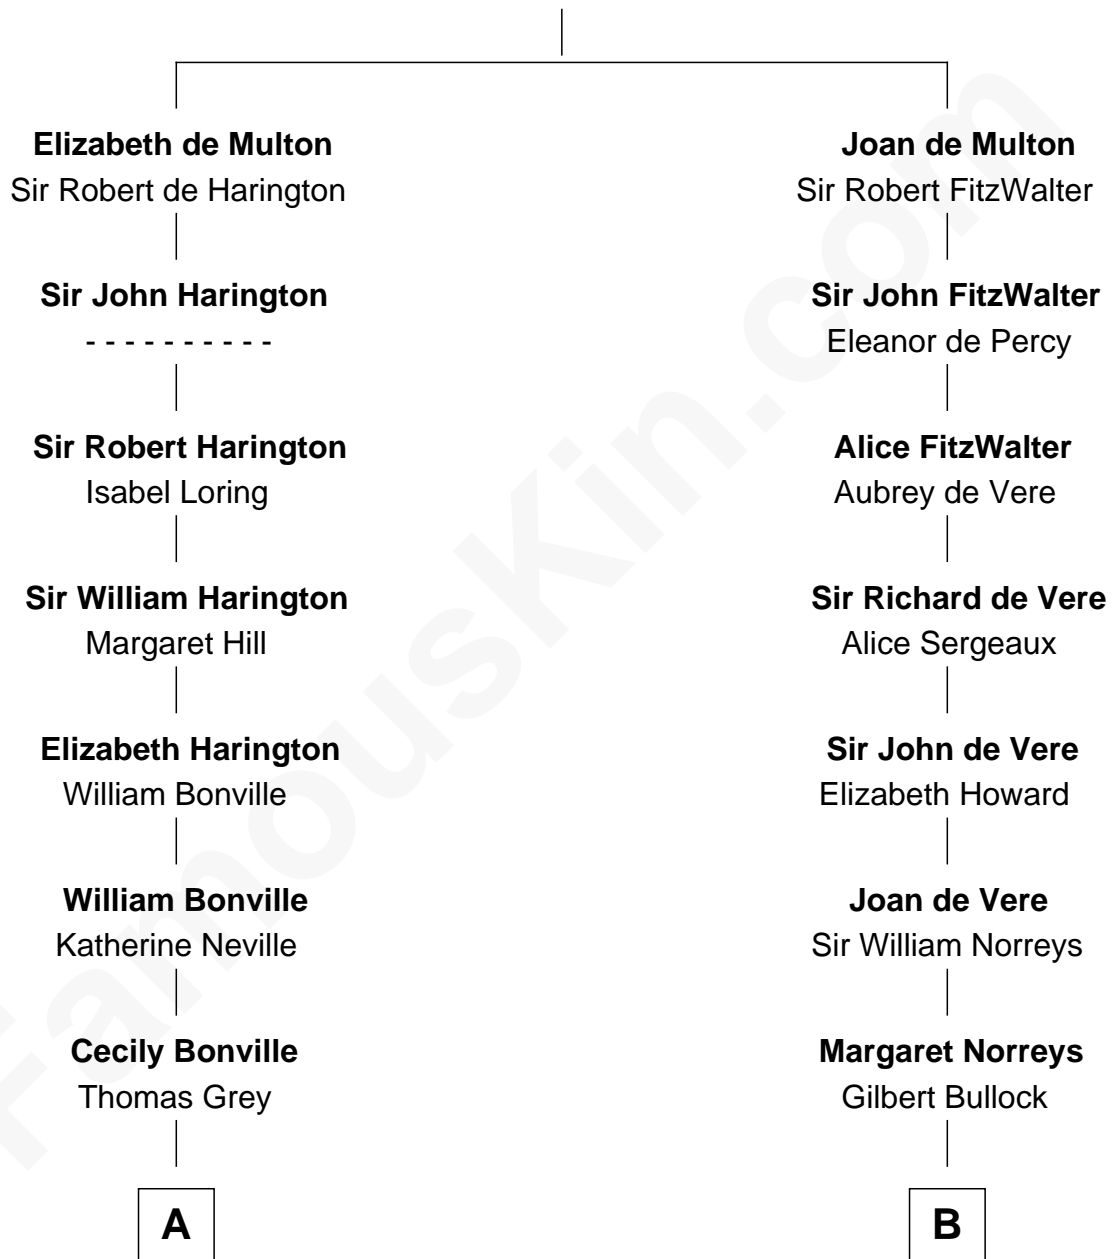

## Relationship Chart of

### John Kerry

68th U.S. Secretary of State

19th cousin 1 time removed of

### Lou (Henry) Hoover

First Lady of President Herbert Hoover

**Sir Thomas de Multon**

Eleanor de Burgh

**C**

**Margaret Tyndal Winthrop**

James Grant Forbes

**Rosemary Isabel Forbes**