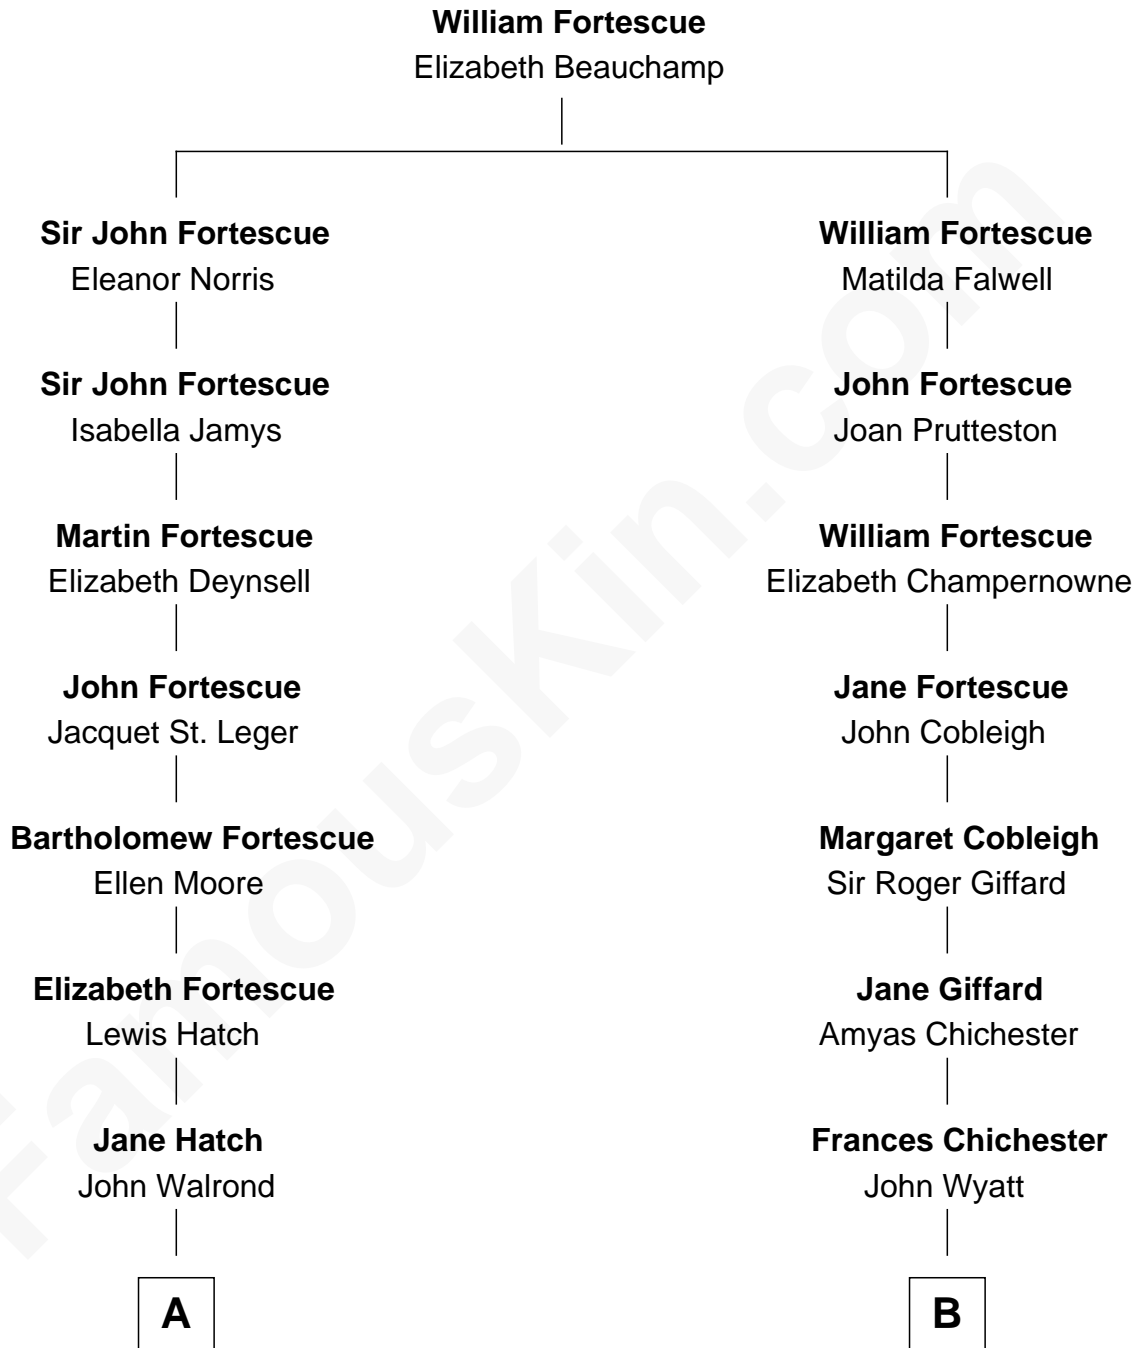

FamousKin.com Relationship Chart of

John Kerry

68th U.S. Secretary of State

18th cousin of

Nancy (Davis) Reagan

First Lady of President Ronald Reagan

C

Rosemary Isabel Forbes

Richard John Kerry

John Kerry

68th U.S. Secretary of State

D

Kenneth Seymour Robbins

Edith Prescott Lockett

Nancy (Davis) Reagan

First Lady of Ronald Reagan

FamousKin.com