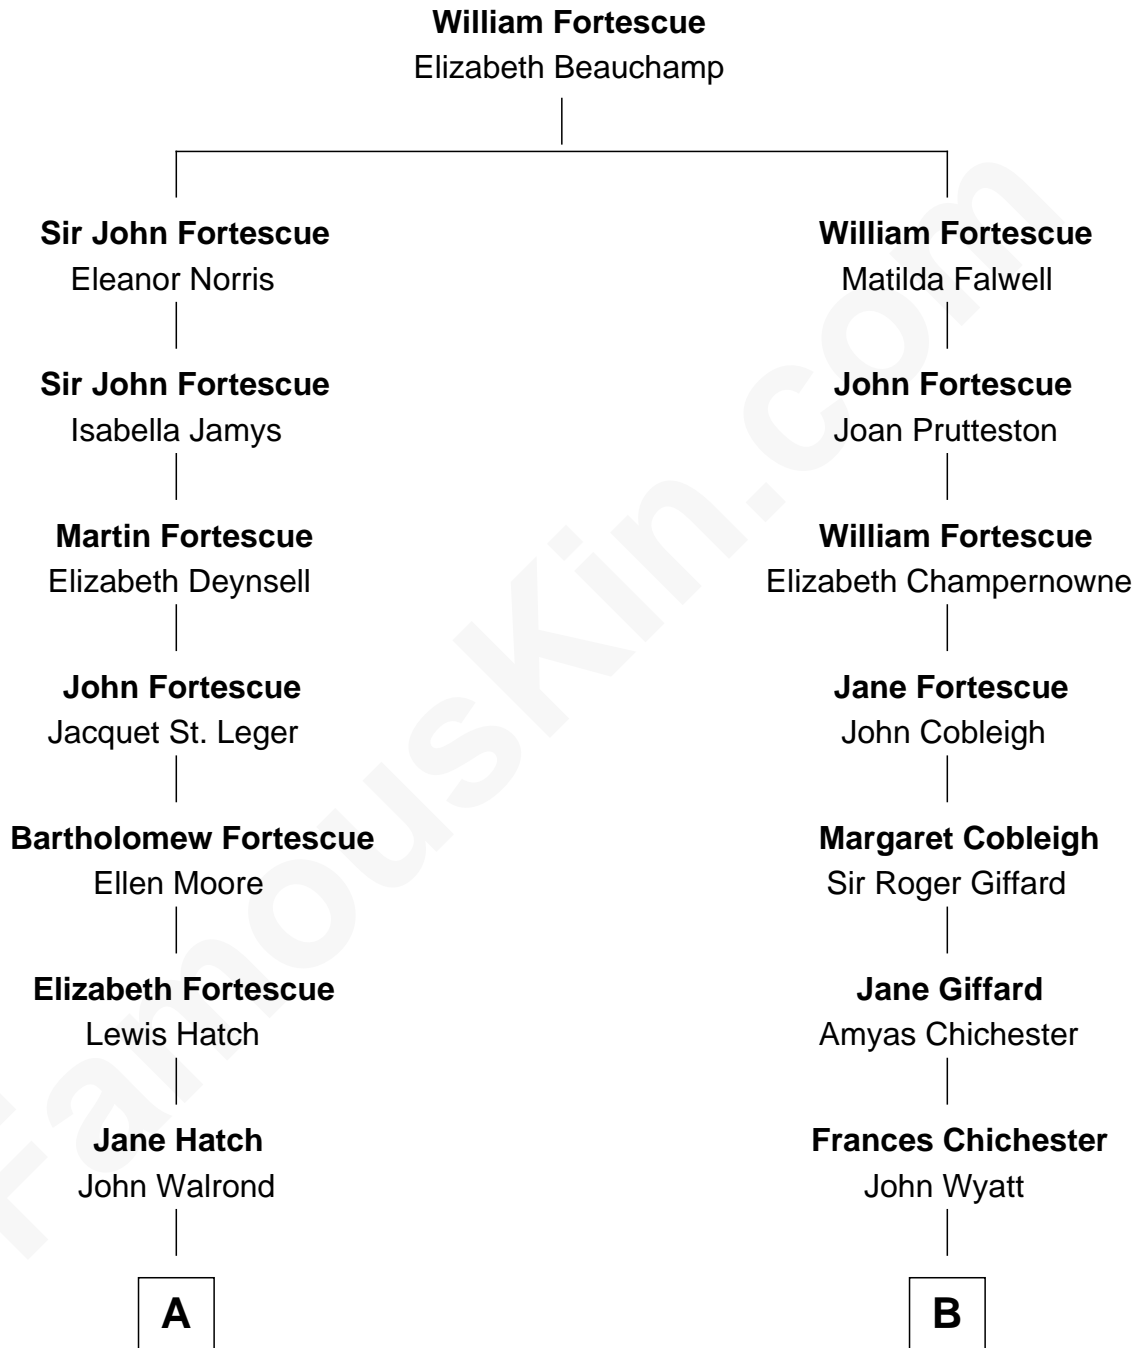

FamousKin.com

Relationship Chart of

John Kerry

68th U.S. Secretary of State

15th cousin 3 times removed of

Ellen Louise (Axson) Wilson

First Lady of President Woodrow Wilson

C

—
Rosemary Isabel Forbes

Richard John Kerry

—
John Kerry

68th U.S. Secretary of State

FamousKin.com